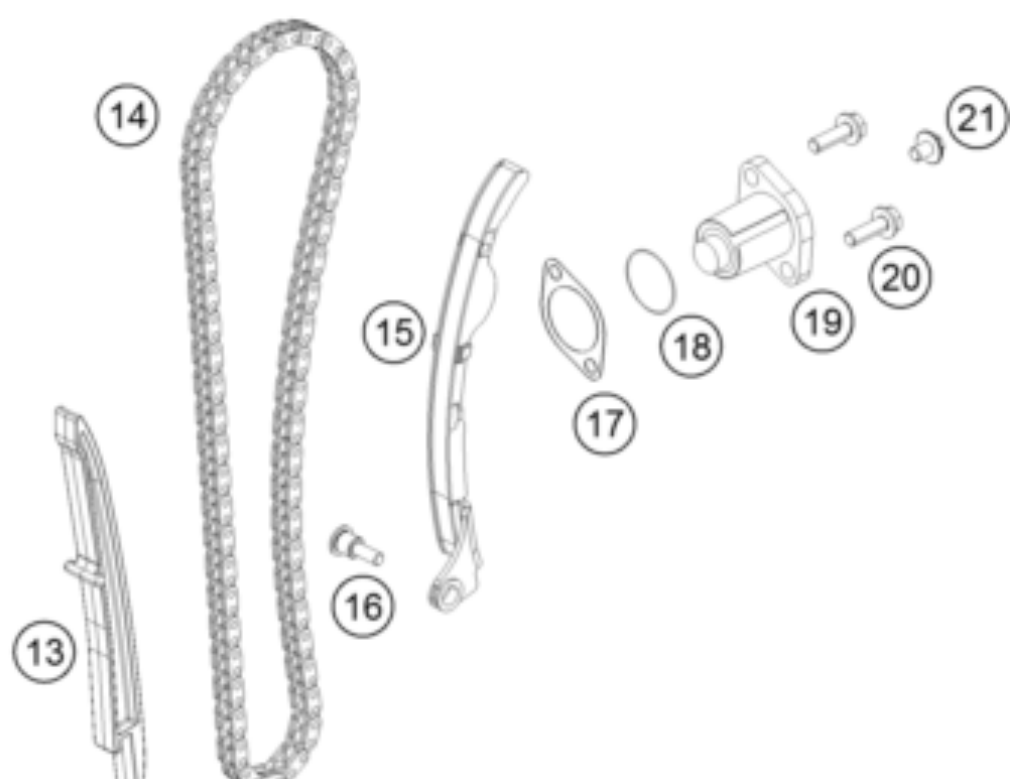

250 Duke, white w/o ABS-CKD 2020 <2020><CO><F4241T2>  
TIMING DRIVE  
51995

---

Pos	Part Number	Description	Additional Text	Quantity
1	93736009133	Camshaft inlet valve, complete		1.00
2	93736010133	Camshaft exhaust valve, comple		1.00
11	90236018000	CHAIN GUIDE TOP		1.00
12	J025060401	HH COLLAR SCREW M6X40		2.00
13	90236001000	TIMING CHAIN GUIDE		1.00
14	90236013000	TIMING CHAIN		1.00
15	90236002000	TENSIONER RAIL CPL.		1.00
16	90236002004	SCREW TENSIONER RAIL		1.00
17	90136003003	GASKET CHAIN ADJUSTER		1.00
18	J770010015	O-RING 10,15X1,5		1.00
19	90236003044	CHAIN ADJUSTER		1.00
20	J025060201	HH COLLAR SCREW M6X20		2.00
21	90136003002	SPECIAL SCREW 6X6		1.00