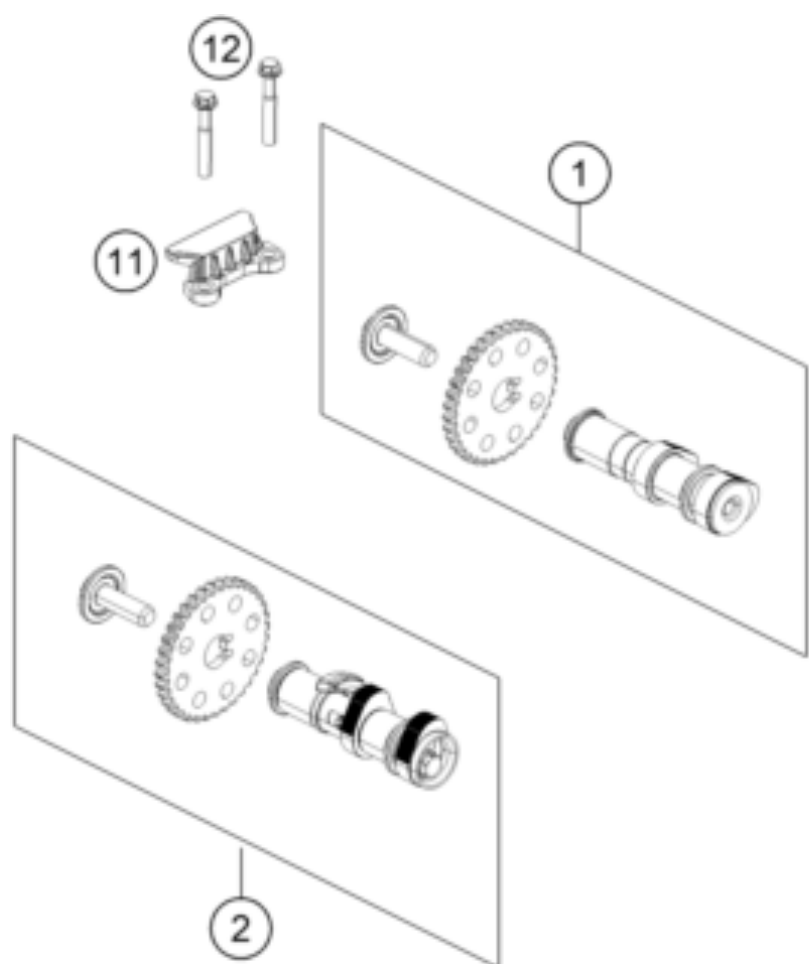

250 Duke, white w/o ABS-CKD 2020 <2020><CO><F4241T2>  
TIMING DRIVE  
51995

---

Pos	Part Number	Description	Additional Text	Quantity
1	93736009133	Camshaft inlet valve, complete		1.00
2	93736010133	Camshaft exhaust valve, comple		1.00
11	90236018000	CHAIN GUIDE TOP		1.00
12	J025060401	HH COLLAR SCREW M6X40		2.00
13	90236001000	TIMING CHAIN GUIDE		1.00
14	90236013000	TIMING CHAIN		1.00
15	90236002000	TENSIONER RAIL CPL.		1.00
16	90236002004	SCREW TENSIONER RAIL		1.00
17	90136003003	GASKET CHAIN ADJUSTER		1.00
18	J770010015	O-RING 10,15X1,5		1.00
19	90236003044	CHAIN ADJUSTER		1.00
20	J025060201	HH COLLAR SCREW M6X20		2.00
21	90136003002	SPECIAL SCREW 6X6		1.00