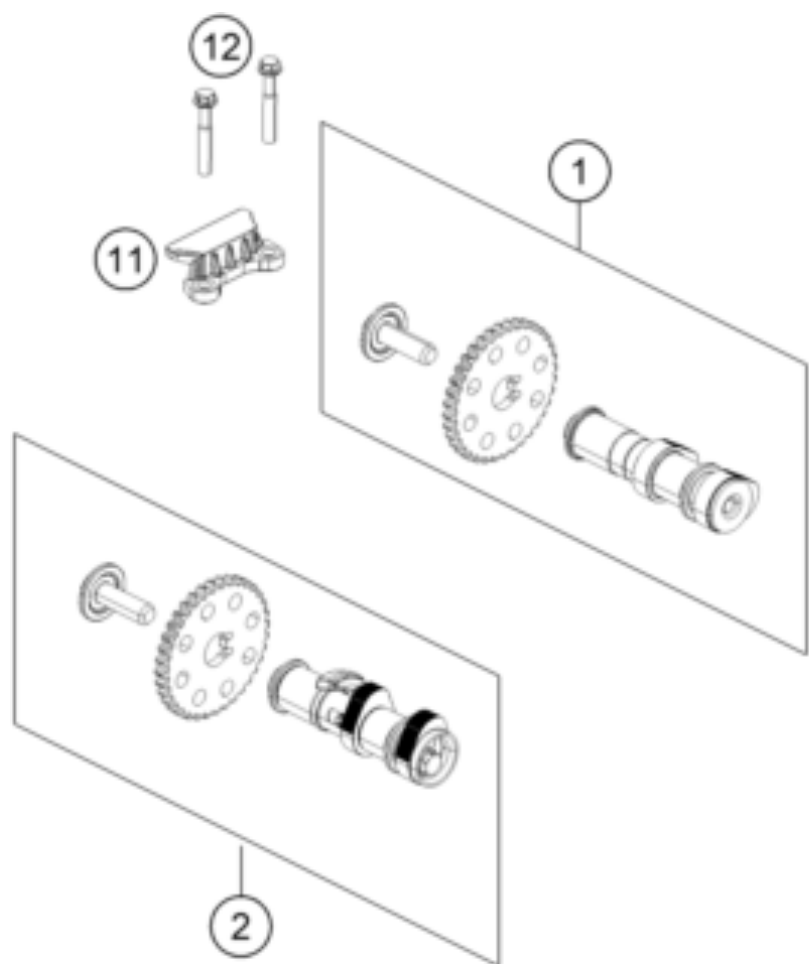

250 Duke, orange w/o ABS-CKD 2020 <2020><CO><F4241T1>
TIMING DRIVE
51995

Pos	Part Number	Description	Additional Text	Quantity
1	93736009133	Camshaft inlet valve, complete		1.00
2	93736010133	Camshaft exhaust valve, comple		1.00
11	90236018000	CHAIN GUIDE TOP		1.00
12	J025060401	HH COLLAR SCREW M6X40		2.00
13	90236001000	TIMING CHAIN GUIDE		1.00
14	90236013000	TIMING CHAIN		1.00
15	90236002000	TENSIONER RAIL CPL.		1.00
16	90236002004	SCREW TENSIONER RAIL		1.00
17	90136003003	GASKET CHAIN ADJUSTER		1.00
18	J770010015	O-RING 10,15X1,5		1.00
19	90236003044	CHAIN ADJUSTER		1.00
20	J025060201	HH COLLAR SCREW M6X20		2.00
21	90136003002	SPECIAL SCREW 6X6		1.00