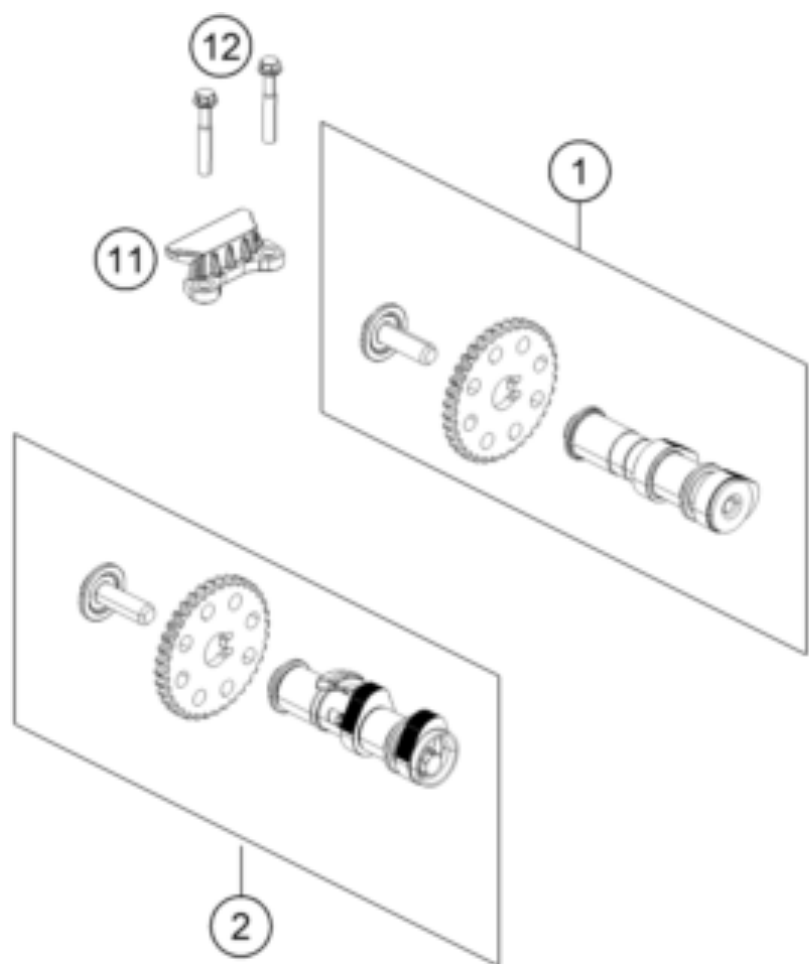

250 Duke, orange w/o ABS-B.D. 2020 <2020><EU><F4203T3>  
TIMING DRIVE  
51995

---

Pos	Part Number	Description	Additional Text	Quantity
1	93736009133	Camshaft inlet valve, complete		1.00
2	93736010133	Camshaft exhaust valve, comple		1.00
11	90236018000	CHAIN GUIDE TOP		1.00
12	J025060401	HH COLLAR SCREW M6X40		2.00
13	90236001000	TIMING CHAIN GUIDE		1.00
14	90236013000	TIMING CHAIN		1.00
15	90236002000	TENSIONER RAIL CPL.		1.00
16	90236002004	SCREW TENSIONER RAIL		1.00
17	90136003003	GASKET CHAIN ADJUSTER		1.00
18	J770010015	O-RING 10,15X1,5		1.00
19	90236003044	CHAIN ADJUSTER		1.00
20	J025060201	HH COLLAR SCREW M6X20		2.00
21	90136003002	SPECIAL SCREW 6X6		1.00