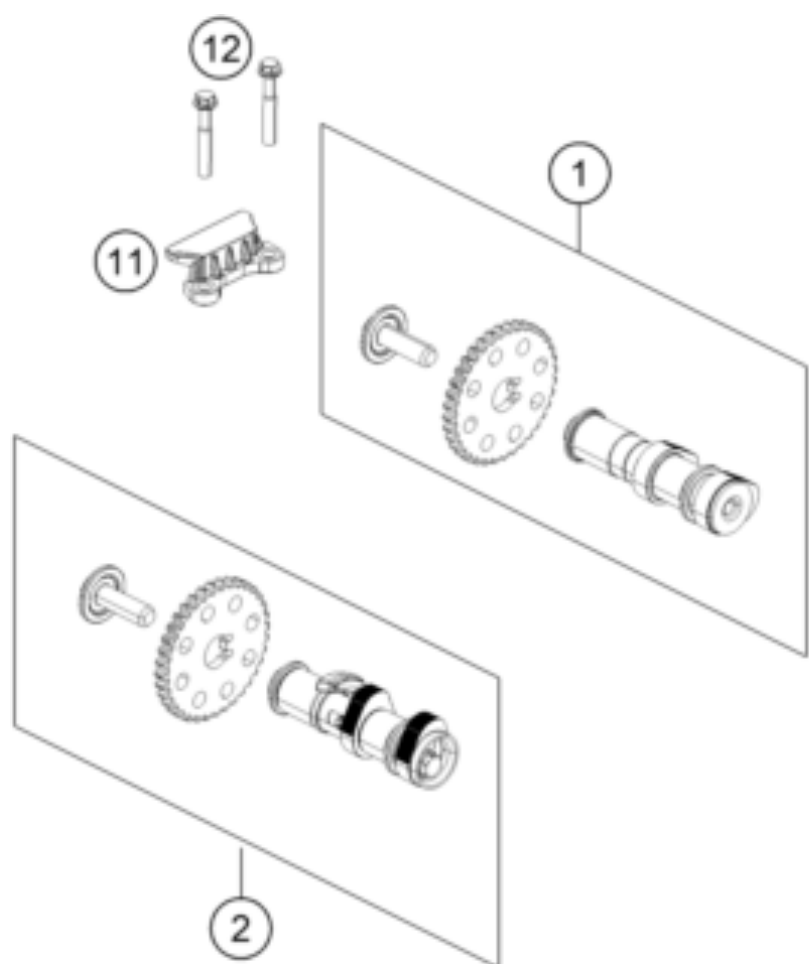

250 Duke, white, CKD 2019 <2019><MY><F4289S2>  
TIMING DRIVE  
51995

---

Pos	Part Number	Description	Additional Text	Quantity
1	93736009133	Camshaft inlet valve, complete		1.00
2	93736010133	Camshaft exhaust valve, comple		1.00
11	90236018000	CHAIN GUIDE TOP		1.00
12	J025060401	HH COLLAR SCREW M6X40		2.00
13	90236001000	TIMING CHAIN GUIDE		1.00
14	90236013000	TIMING CHAIN		1.00
15	90236002000	TENSIONER RAIL CPL.		1.00
16	90236002004	SCREW TENSIONER RAIL		1.00
17	90136003003	GASKET CHAIN ADJUSTER		1.00
18	J770010015	O-RING 10,15X1,5		1.00
19	90236003044	CHAIN ADJUSTER		1.00
20	J025060201	HH COLLAR SCREW M6X20		2.00
21	90136003002	SPECIAL SCREW 6X6		1.00