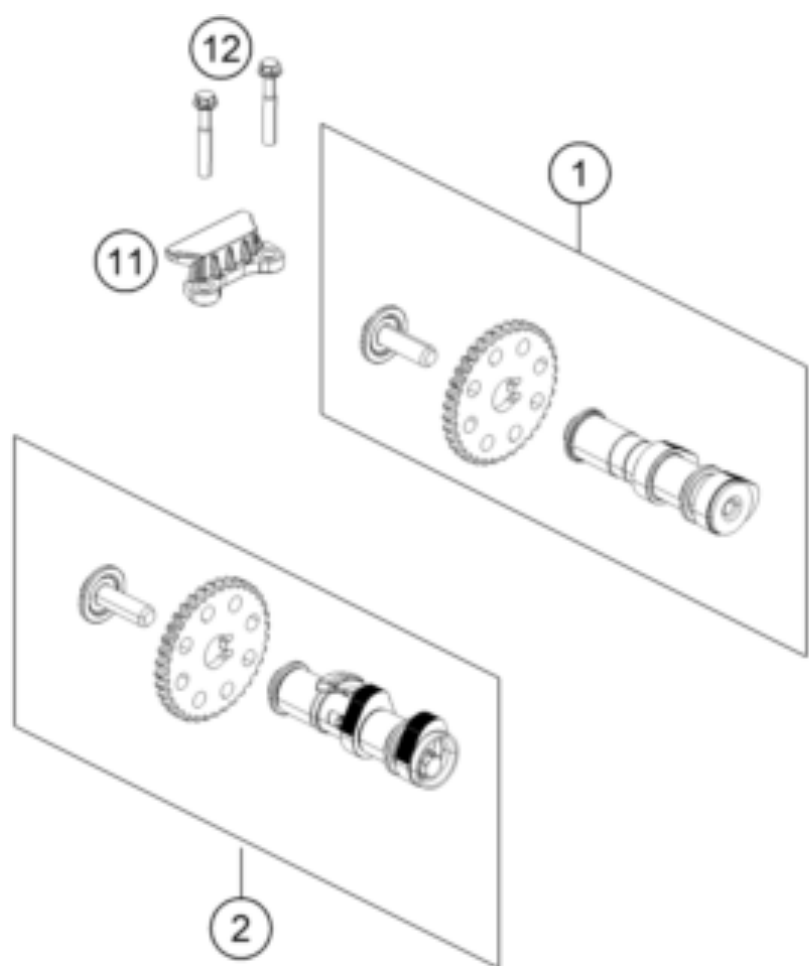

250 Duke, white 2019 <2019><CN><F4287S2>
TIMING DRIVE
51995

Pos	Part Number	Description	Additional Text	Quantity
1	93736009133	Camshaft inlet valve, complete		1.00
2	93736010133	Camshaft exhaust valve, comple		1.00
11	90236018000	CHAIN GUIDE TOP		1.00
12	J025060401	HH COLLAR SCREW M6X40		2.00
13	90236001000	TIMING CHAIN GUIDE		1.00
14	90236013000	TIMING CHAIN		1.00
15	90236002000	TENSIONER RAIL CPL.		1.00
16	90236002004	SCREW TENSIONER RAIL		1.00
17	90136003003	GASKET CHAIN ADJUSTER		1.00
18	J770010015	O-RING 10,15X1,5		1.00
19	90236003044	CHAIN ADJUSTER		1.00
20	J025060201	HH COLLAR SCREW M6X20		2.00
21	90136003002	SPECIAL SCREW 6X6		1.00