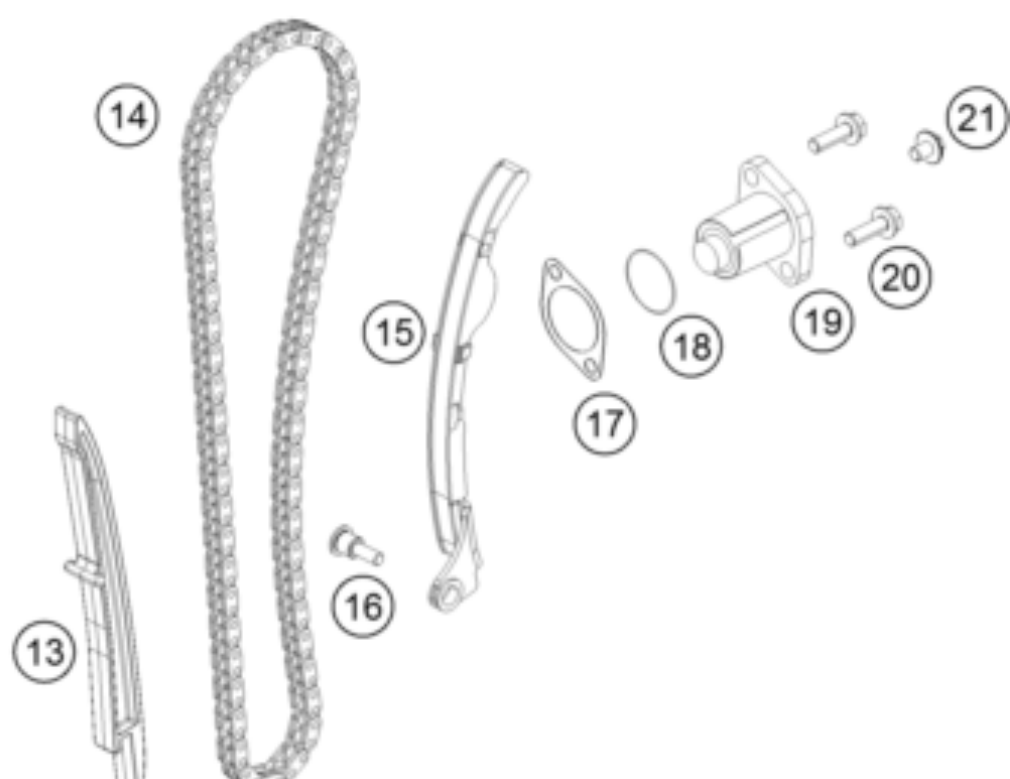

250 Duke, white 2019 <2019><CN><F4287S2>
TIMING DRIVE
51995

Pos	Part Number	Description	Additional Text	Quantity
1	93736009133	Camshaft inlet valve, complete		1.00
2	93736010133	Camshaft exhaust valve, comple		1.00
11	90236018000	CHAIN GUIDE TOP		1.00
12	J025060401	HH COLLAR SCREW M6X40		2.00
13	90236001000	TIMING CHAIN GUIDE		1.00
14	90236013000	TIMING CHAIN		1.00
15	90236002000	TENSIONER RAIL CPL.		1.00
16	90236002004	SCREW TENSIONER RAIL		1.00
17	90136003003	GASKET CHAIN ADJUSTER		1.00
18	J770010015	O-RING 10,15X1,5		1.00
19	90236003044	CHAIN ADJUSTER		1.00
20	J025060201	HH COLLAR SCREW M6X20		2.00
21	90136003002	SPECIAL SCREW 6X6		1.00