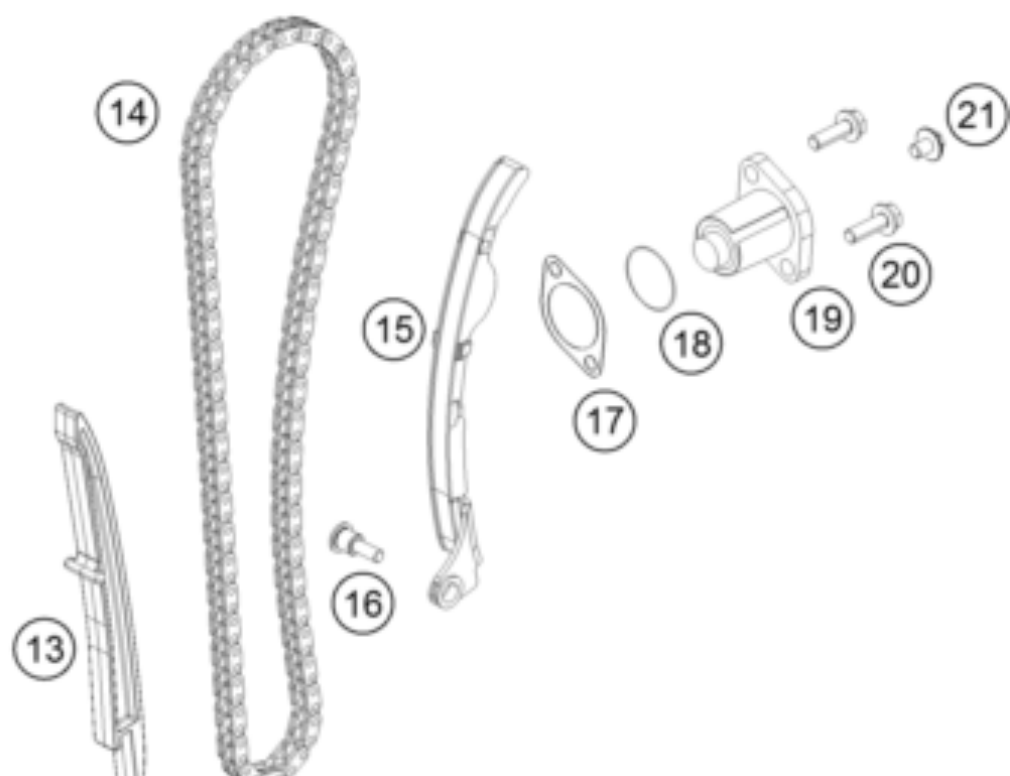

250 Duke, white, CKD 2019 <2019><PH><F4282S2>
TIMING DRIVE
51995

Pos	Part Number	Description	Additional Text	Quantity
1	93736009133	Camshaft inlet valve, complete		1.00
2	93736010133	Camshaft exhaust valve, comple		1.00
11	90236018000	CHAIN GUIDE TOP		1.00
12	J025060401	HH COLLAR SCREW M6X40		2.00
13	90236001000	TIMING CHAIN GUIDE		1.00
14	90236013000	TIMING CHAIN		1.00
15	90236002000	TENSIONER RAIL CPL.		1.00
16	90236002004	SCREW TENSIONER RAIL		1.00
17	90136003003	GASKET CHAIN ADJUSTER		1.00
18	J770010015	O-RING 10,15X1,5		1.00
19	90236003044	CHAIN ADJUSTER		1.00
20	J025060201	HH COLLAR SCREW M6X20		2.00
21	90136003002	SPECIAL SCREW 6X6		1.00