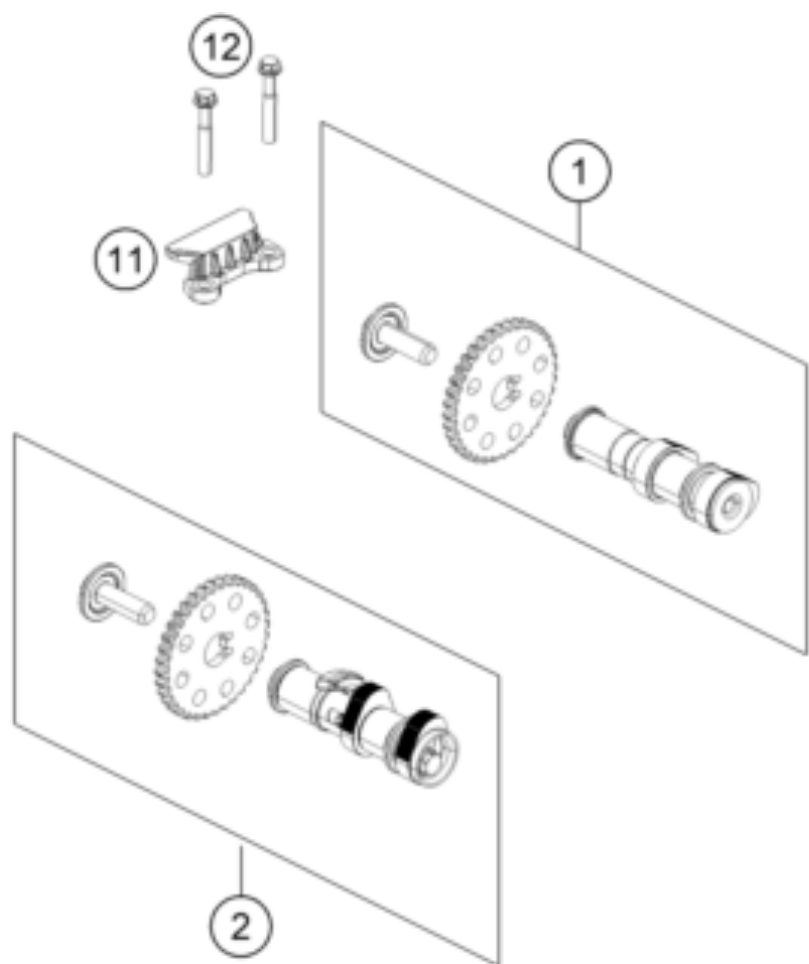

250 Duke, white, CKD 2019 <2019><PH><F4282S2>
TIMING DRIVE
51995

Pos	Part Number	Description	Additional Text	Quantity
1	93736009133	Camshaft inlet valve, complete		1.00
2	93736010133	Camshaft exhaust valve, comple		1.00
11	90236018000	CHAIN GUIDE TOP		1.00
12	J025060401	HH COLLAR SCREW M6X40		2.00
13	90236001000	TIMING CHAIN GUIDE		1.00
14	90236013000	TIMING CHAIN		1.00
15	90236002000	TENSIONER RAIL CPL.		1.00
16	90236002004	SCREW TENSIONER RAIL		1.00
17	90136003003	GASKET CHAIN ADJUSTER		1.00
18	J770010015	O-RING 10,15X1,5		1.00
19	90236003044	CHAIN ADJUSTER		1.00
20	J025060201	HH COLLAR SCREW M6X20		2.00
21	90136003002	SPECIAL SCREW 6X6		1.00