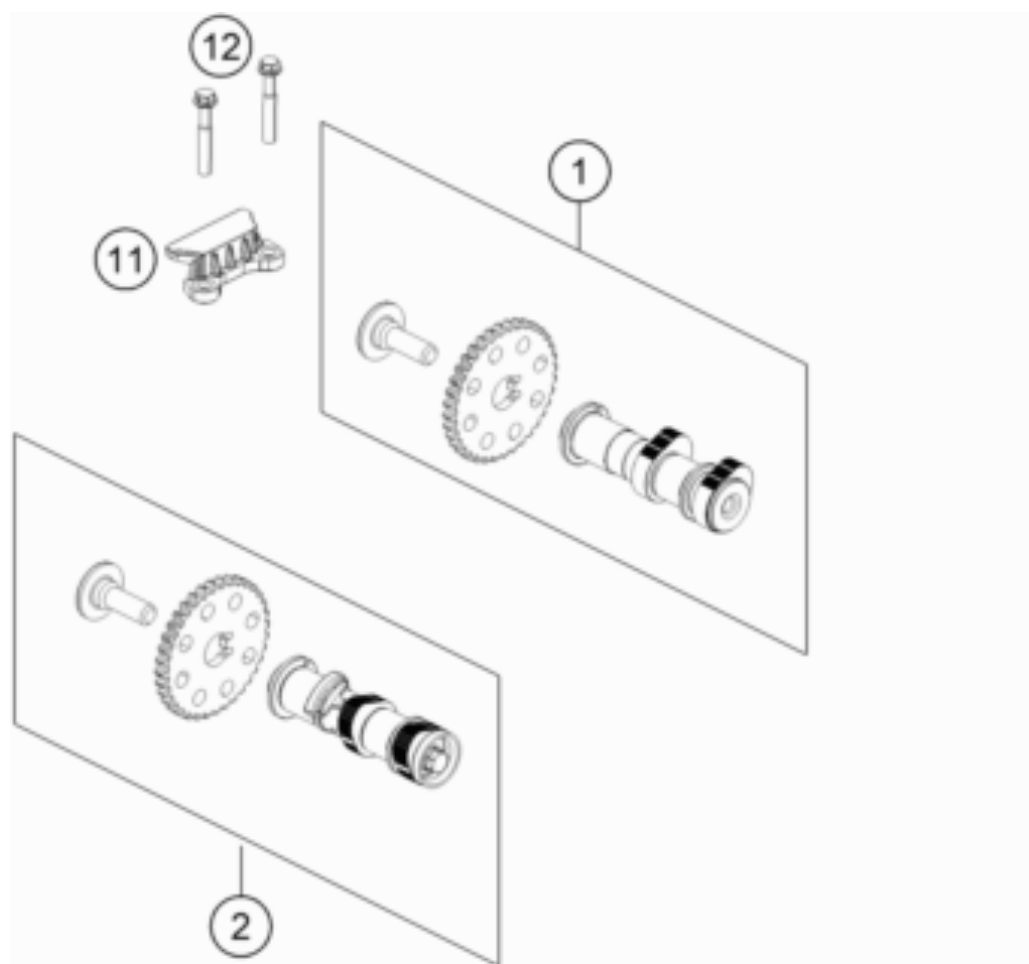

390 DUKE, grey, w/o DRL - CKD 2023 <2023><F4382W3>
TIMING DRIVE
51628

Pos	Part Number	Description	Additional Text	Quantity
1	93836009033	Camshaft inlet valve, complete		1.00
2	93836010033	Camshaft exhaust valve, comple		1.00
11	90236018000	CHAIN GUIDE TOP		1.00
12	J025060453	HH COLLAR SCREW M6X45		2.00
13	90236001000	TIMING CHAIN GUIDE		1.00
14	90236013000	TIMING CHAIN		1.00
15	90236002000	TENSIONER RAIL CPL.		1.00
16	90236002004	SCREW TENSIONER RAIL		1.00
17	90136003003	GASKET CHAIN ADJUSTER		1.00
18	J770010015	O-RING 10,15X1,5		1.00
19	90236003044	CHAIN ADJUSTER		1.00
20	J025060204	Hex collar screw M6X20		2.00
21	90136003002	SPECIAL SCREW 6X6		1.00