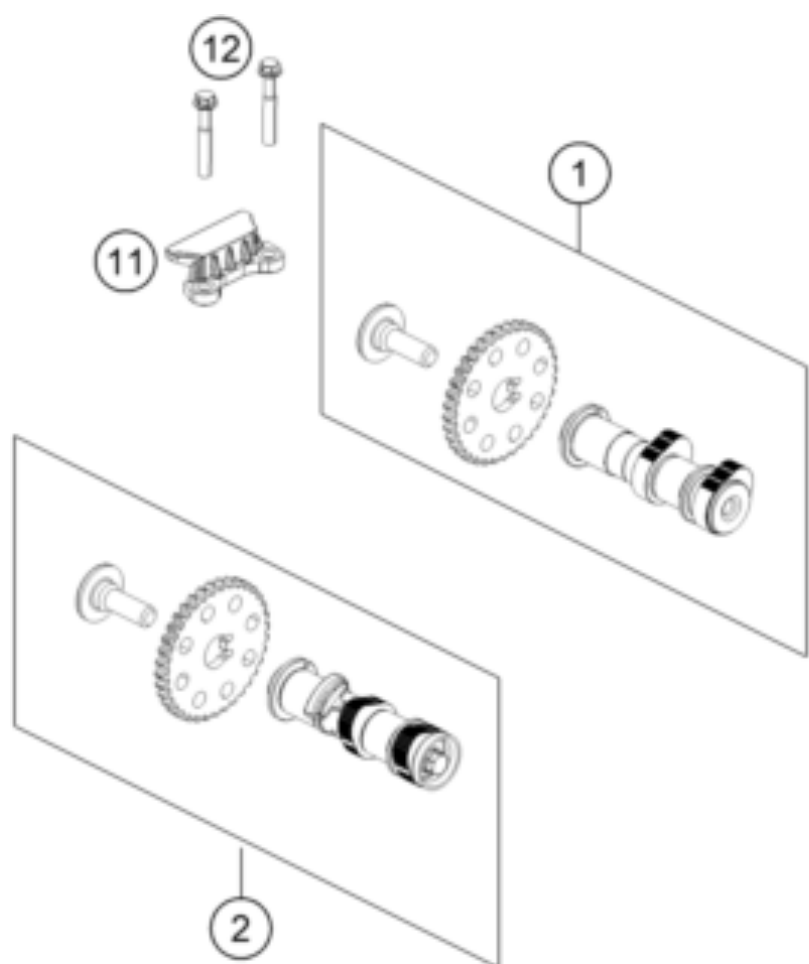

390 ADVENTURE SPOKE W, orange - B.D.2024 <2024><JP><F5386X7>

TIMING DRIVE

51628

Pos	Part Number	Description	Additional Text	Quantity
1	93836009033	Camshaft inlet valve, complete		1.00
2	93836010033	Camshaft exhaust valve, comple		1.00
11	90236018000	CHAIN GUIDE TOP		1.00
12	J025060453	HH COLLAR SCREW M6X45		2.00
13	90236001000	TIMING CHAIN GUIDE		1.00
14	90236013000	TIMING CHAIN		1.00
15	90236002000	TENSIONER RAIL CPL.		1.00
16	90236002004	SCREW TENSIONER RAIL		1.00
17	90136003003	GASKET CHAIN ADJUSTER		1.00
18	J770010015	O-RING 10,15X1,5		1.00
19	90236003044	CHAIN ADJUSTER		1.00
20	J025060204	Hex collar screw M6X20		2.00
21	90136003002	SPECIAL SCREW 6X6		1.00