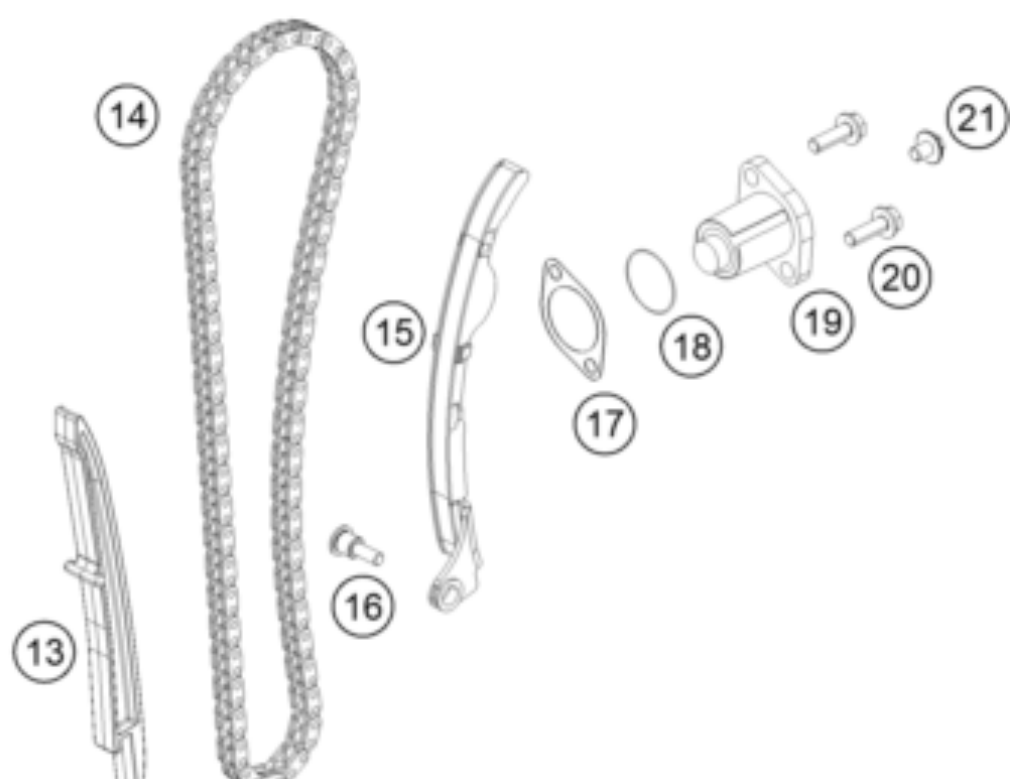

390 ADVENTURE SPOKE W, orange - B.D.2024 <2024><JP><F5386X7>

TIMING DRIVE

51628

Pos	Part Number	Description	Additional Text	Quantity
1	93836009033	Camshaft inlet valve, complete		1.00
2	93836010033	Camshaft exhaust valve, comple		1.00
11	90236018000	CHAIN GUIDE TOP		1.00
12	J025060453	HH COLLAR SCREW M6X45		2.00
13	90236001000	TIMING CHAIN GUIDE		1.00
14	90236013000	TIMING CHAIN		1.00
15	90236002000	TENSIONER RAIL CPL.		1.00
16	90236002004	SCREW TENSIONER RAIL		1.00
17	90136003003	GASKET CHAIN ADJUSTER		1.00
18	J770010015	O-RING 10,15X1,5		1.00
19	90236003044	CHAIN ADJUSTER		1.00
20	J025060204	Hex collar screw M6X20		2.00
21	90136003002	SPECIAL SCREW 6X6		1.00