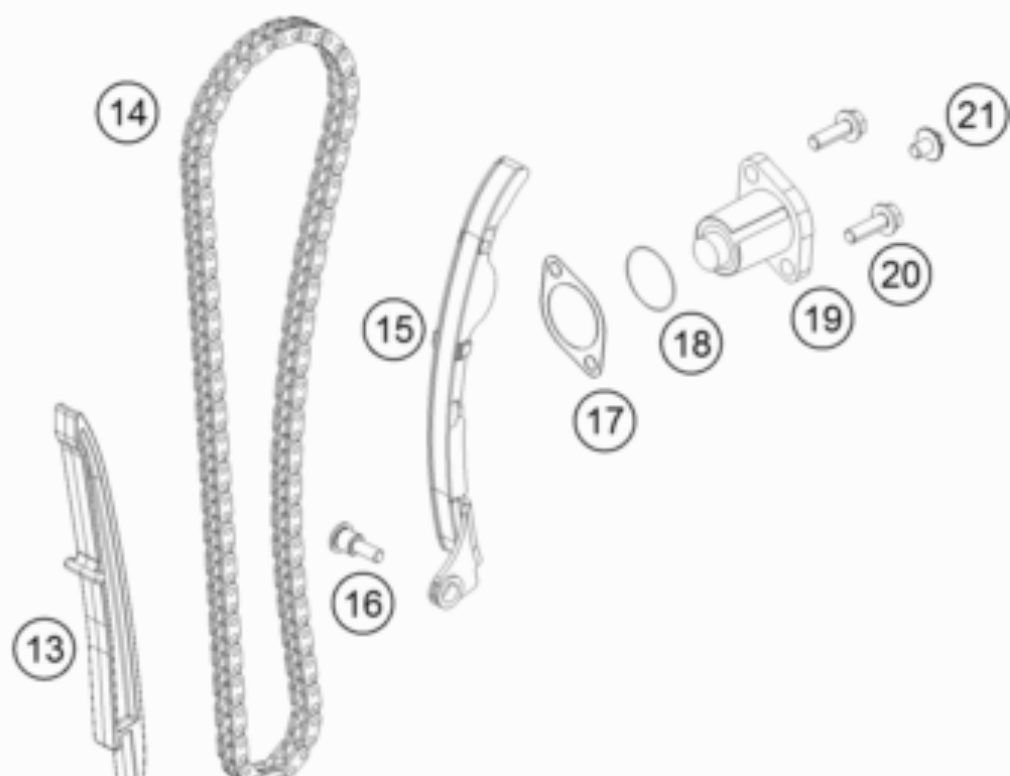

390 ADVENTURE SPOKE W, orange CKD 2023 <2023><CO><F5341W7>
TIMING DRIVE
51628

Pos	Part Number	Description	Additional Text	Quantity
1	93836009033	Camshaft inlet valve, complete		1.00
2	93836010033	Camshaft exhaust valve, comple		1.00
11	90236018000	CHAIN GUIDE TOP		1.00
12	J025060453	HH COLLAR SCREW M6X45		2.00
13	90236001000	TIMING CHAIN GUIDE		1.00
14	90236013000	TIMING CHAIN		1.00
15	90236002000	TENSIONER RAIL CPL.		1.00
16	90236002004	SCREW TENSIONER RAIL		1.00
17	90136003003	GASKET CHAIN ADJUSTER		1.00
18	J770010015	O-RING 10,15X1,5		1.00
19	90236003044	CHAIN ADJUSTER		1.00
20	J025060204	Hex collar screw M6X20		2.00
21	90136003002	SPECIAL SCREW 6X6		1.00