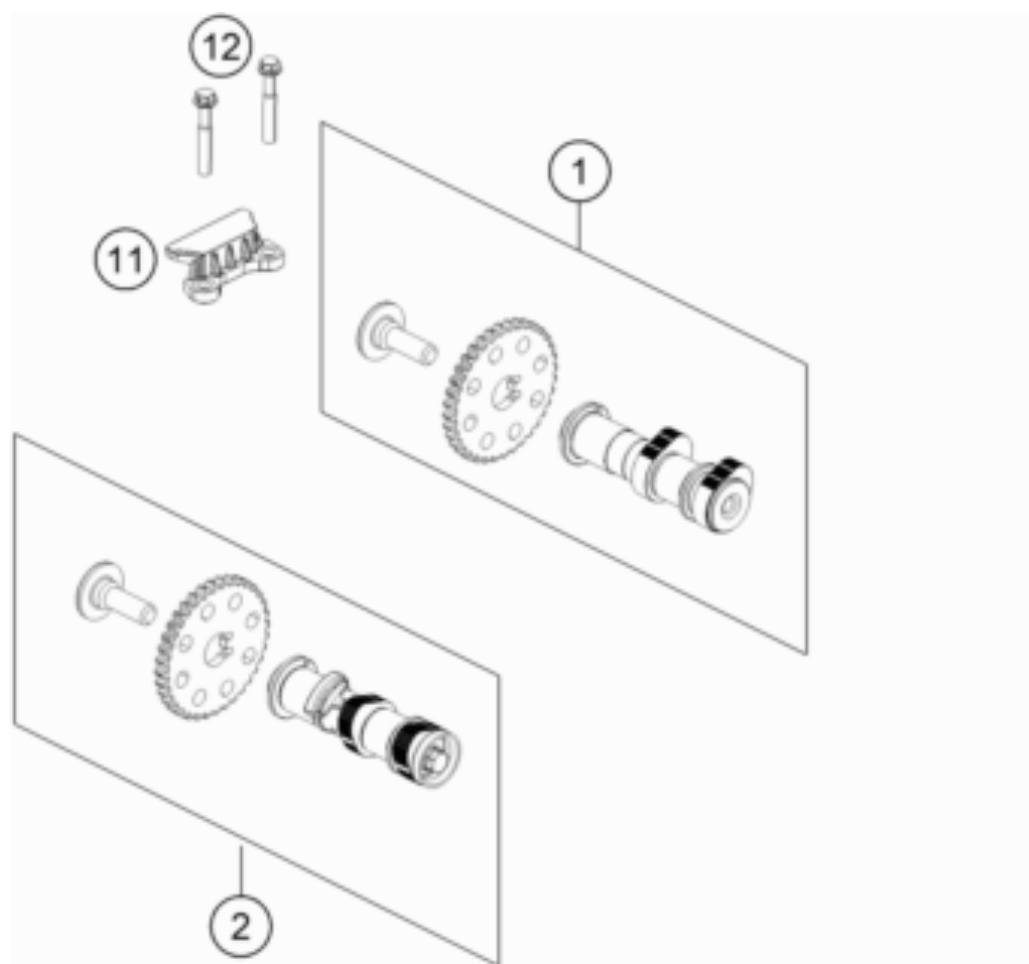

390 ADVENTURE SPOKE W, orange 2023 <2023><EU><F5303W9>  
TIMING DRIVE  
51628

---

Pos	Part Number	Description	Additional Text	Quantity
1	93836009033	Camshaft inlet valve, complete		1.00
2	93836010033	Camshaft exhaust valve, comple		1.00
11	90236018000	CHAIN GUIDE TOP		1.00
12	J025060453	HH COLLAR SCREW M6X45		2.00
13	90236001000	TIMING CHAIN GUIDE		1.00
14	90236013000	TIMING CHAIN		1.00
15	90236002000	TENSIONER RAIL CPL.		1.00
16	90236002004	SCREW TENSIONER RAIL		1.00
17	90136003003	GASKET CHAIN ADJUSTER		1.00
18	J770010015	O-RING 10,15X1,5		1.00
19	90236003044	CHAIN ADJUSTER		1.00
20	J025060204	Hex collar screw M6X20		2.00
21	90136003002	SPECIAL SCREW 6X6		1.00