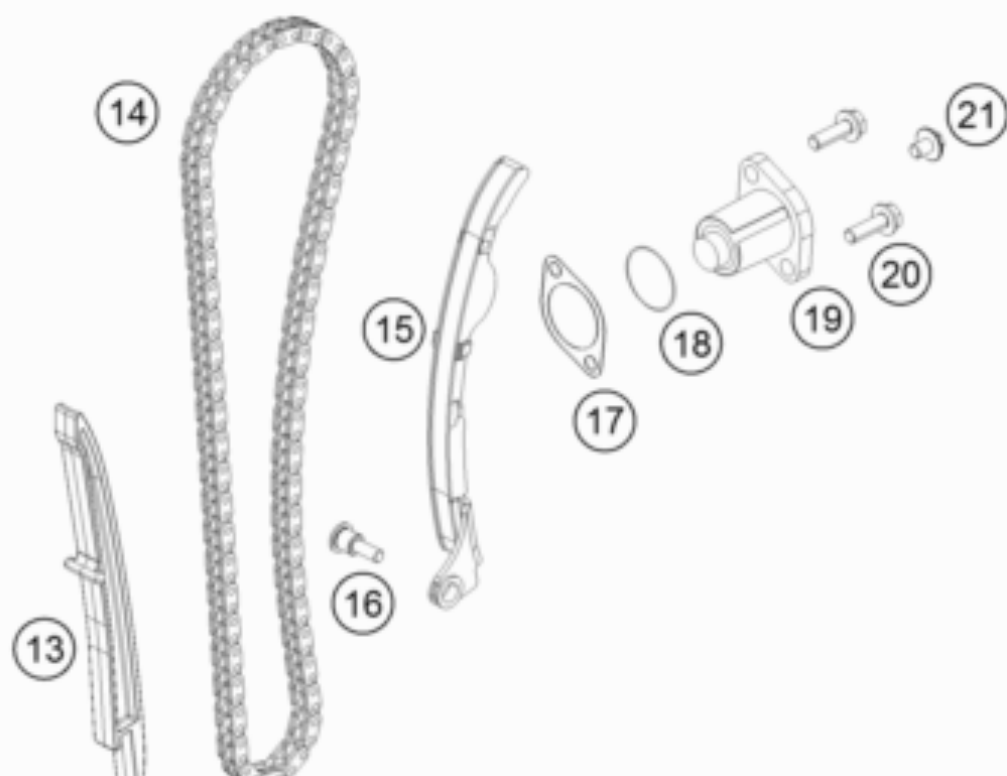

390 ADVENTURE SPOKE W, orange 2023 <2023><EU><F5303W9>  
TIMING DRIVE  
51628

---

Pos	Part Number	Description	Additional Text	Quantity
1	93836009033	Camshaft inlet valve, complete		1.00
2	93836010033	Camshaft exhaust valve, comple		1.00
11	90236018000	CHAIN GUIDE TOP		1.00
12	J025060453	HH COLLAR SCREW M6X45		2.00
13	90236001000	TIMING CHAIN GUIDE		1.00
14	90236013000	TIMING CHAIN		1.00
15	90236002000	TENSIONER RAIL CPL.		1.00
16	90236002004	SCREW TENSIONER RAIL		1.00
17	90136003003	GASKET CHAIN ADJUSTER		1.00
18	J770010015	O-RING 10,15X1,5		1.00
19	90236003044	CHAIN ADJUSTER		1.00
20	J025060204	Hex collar screw M6X20		2.00
21	90136003002	SPECIAL SCREW 6X6		1.00