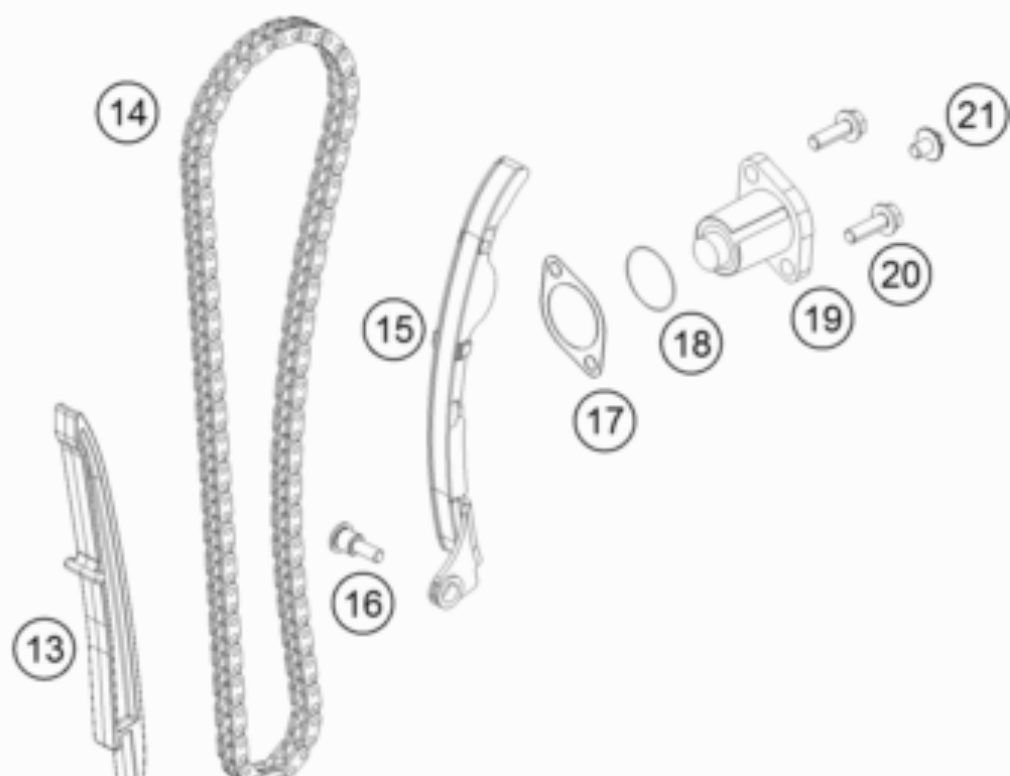

RC 390, orange - B.D. 2024 <2024><US><F5375X1L>
TIMING DRIVE
51628

Pos	Part Number	Description	Additional Text	Quantity
1	93836009033	Camshaft inlet valve, complete		1.00
2	93836010033	Camshaft exhaust valve, comple		1.00
11	90236018000	CHAIN GUIDE TOP		1.00
12	J025060453	HH COLLAR SCREW M6X45		2.00
13	90236001000	TIMING CHAIN GUIDE		1.00
14	90236013000	TIMING CHAIN		1.00
15	90236002000	TENSIONER RAIL CPL.		1.00
16	90236002004	SCREW TENSIONER RAIL		1.00
17	90136003003	GASKET CHAIN ADJUSTER		1.00
18	J770010015	O-RING 10,15X1,5		1.00
19	90236003044	CHAIN ADJUSTER		1.00
20	J025060204	Hex collar screw M6X20		2.00
21	90136003002	SPECIAL SCREW 6X6		1.00