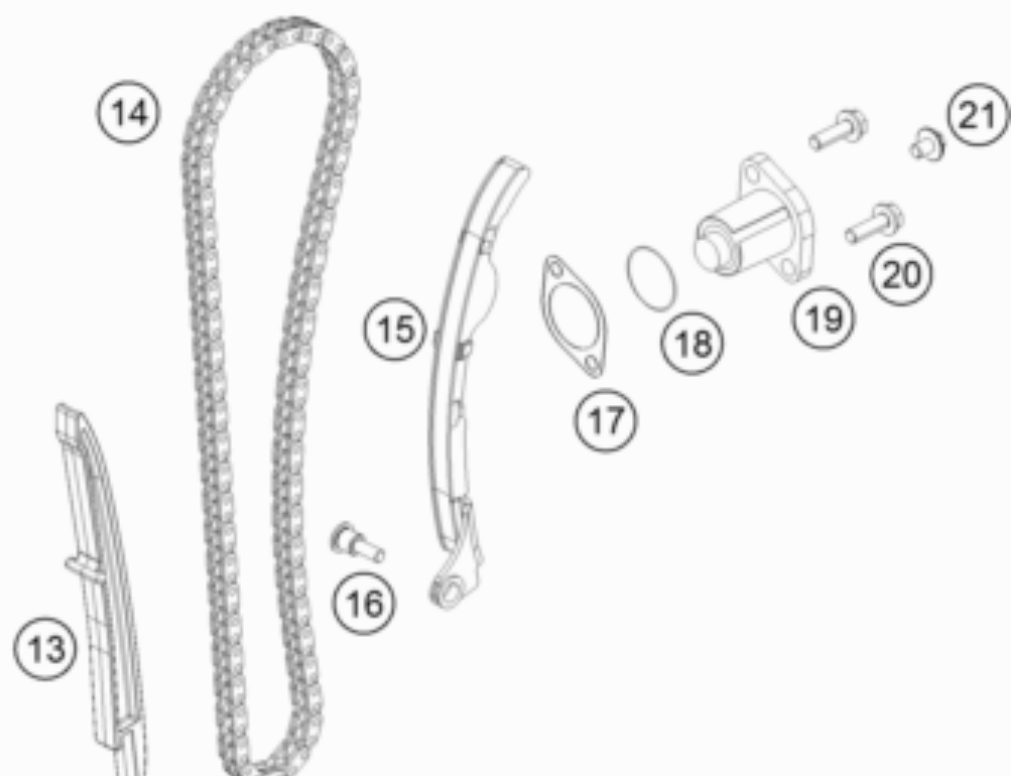

RC 390, blue - CKD 2024 <2024><CO><F5341X1>
TIMING DRIVE
51628

Pos	Part Number	Description	Additional Text	Quantity
1	93836009033	Camshaft inlet valve, complete		1.00
2	93836010033	Camshaft exhaust valve, comple		1.00
11	90236018000	CHAIN GUIDE TOP		1.00
12	J025060453	HH COLLAR SCREW M6X45		2.00
13	90236001000	TIMING CHAIN GUIDE		1.00
14	90236013000	TIMING CHAIN		1.00
15	90236002000	TENSIONER RAIL CPL.		1.00
16	90236002004	SCREW TENSIONER RAIL		1.00
17	90136003003	GASKET CHAIN ADJUSTER		1.00
18	J770010015	O-RING 10,15X1,5		1.00
19	90236003044	CHAIN ADJUSTER		1.00
20	J025060204	Hex collar screw M6X20		2.00
21	90136003002	SPECIAL SCREW 6X6		1.00