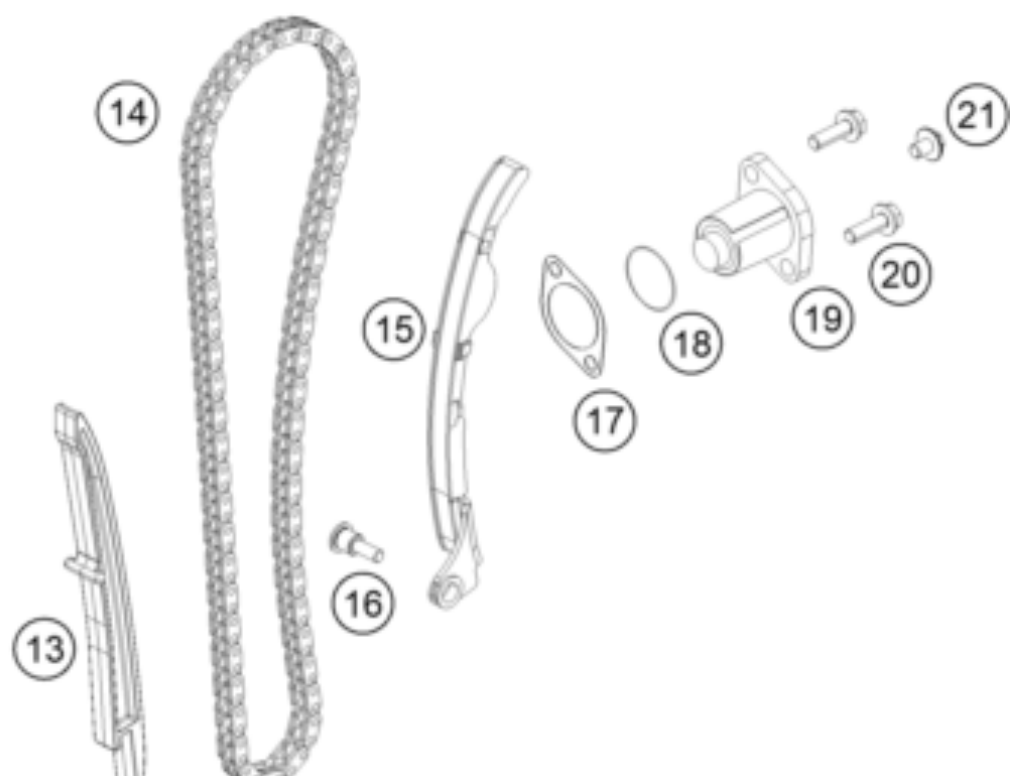

RC 390, white - B.D. 2021 <2021><US><F5375U1>
TIMING DRIVE
51628

Pos	Part Number	Description	Additional Text	Quantity
1	93836009033	Camshaft inlet valve, complete		1.00
2	93836010033	Camshaft exhaust valve, comple		1.00
11	90236018000	CHAIN GUIDE TOP		1.00
12	J025060453	HH COLLAR SCREW M6X45		2.00
13	90236001000	TIMING CHAIN GUIDE		1.00
14	90236013000	TIMING CHAIN		1.00
15	90236002000	TENSIONER RAIL CPL.		1.00
16	90236002004	SCREW TENSIONER RAIL		1.00
17	90136003003	GASKET CHAIN ADJUSTER		1.00
18	J770010015	O-RING 10,15X1,5		1.00
19	90236003044	CHAIN ADJUSTER		1.00
20	J025060204	Hex collar screw M6X20		2.00
21	90136003002	SPECIAL SCREW 6X6		1.00