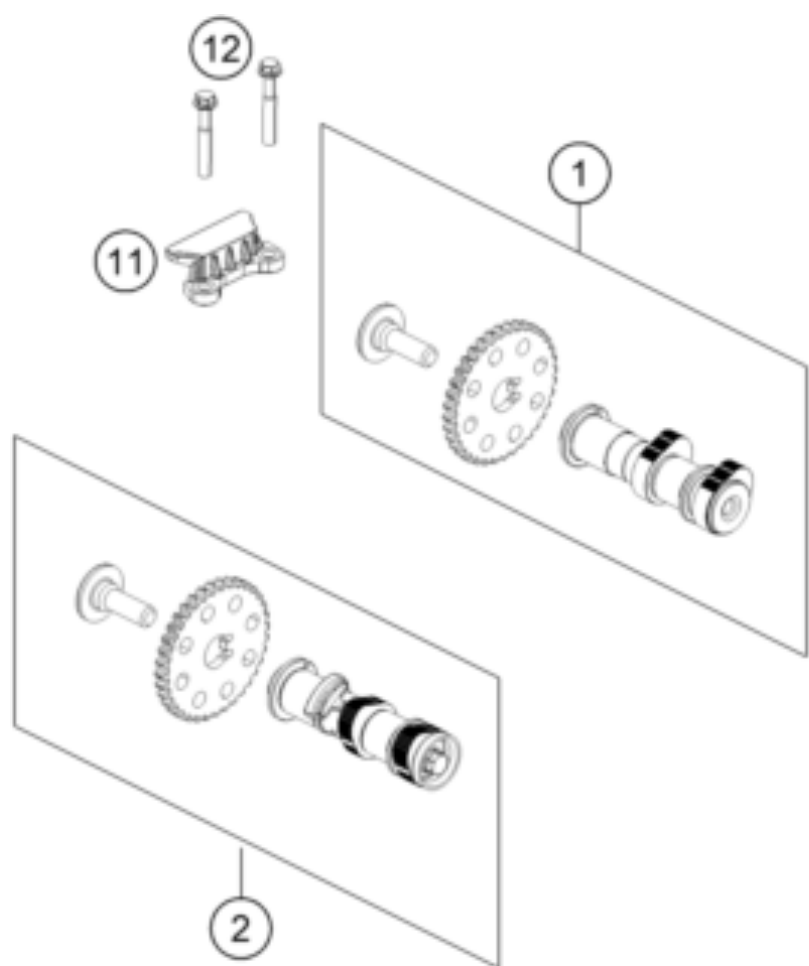

RC 390, white - B.D. 2021 <2021><US><F5375U1>
TIMING DRIVE
51628

Pos	Part Number	Description	Additional Text	Quantity
1	93836009033	Camshaft inlet valve, complete		1.00
2	93836010033	Camshaft exhaust valve, comple		1.00
11	90236018000	CHAIN GUIDE TOP		1.00
12	J025060453	HH COLLAR SCREW M6X45		2.00
13	90236001000	TIMING CHAIN GUIDE		1.00
14	90236013000	TIMING CHAIN		1.00
15	90236002000	TENSIONER RAIL CPL.		1.00
16	90236002004	SCREW TENSIONER RAIL		1.00
17	90136003003	GASKET CHAIN ADJUSTER		1.00
18	J770010015	O-RING 10,15X1,5		1.00
19	90236003044	CHAIN ADJUSTER		1.00
20	J025060204	Hex collar screw M6X20		2.00
21	90136003002	SPECIAL SCREW 6X6		1.00