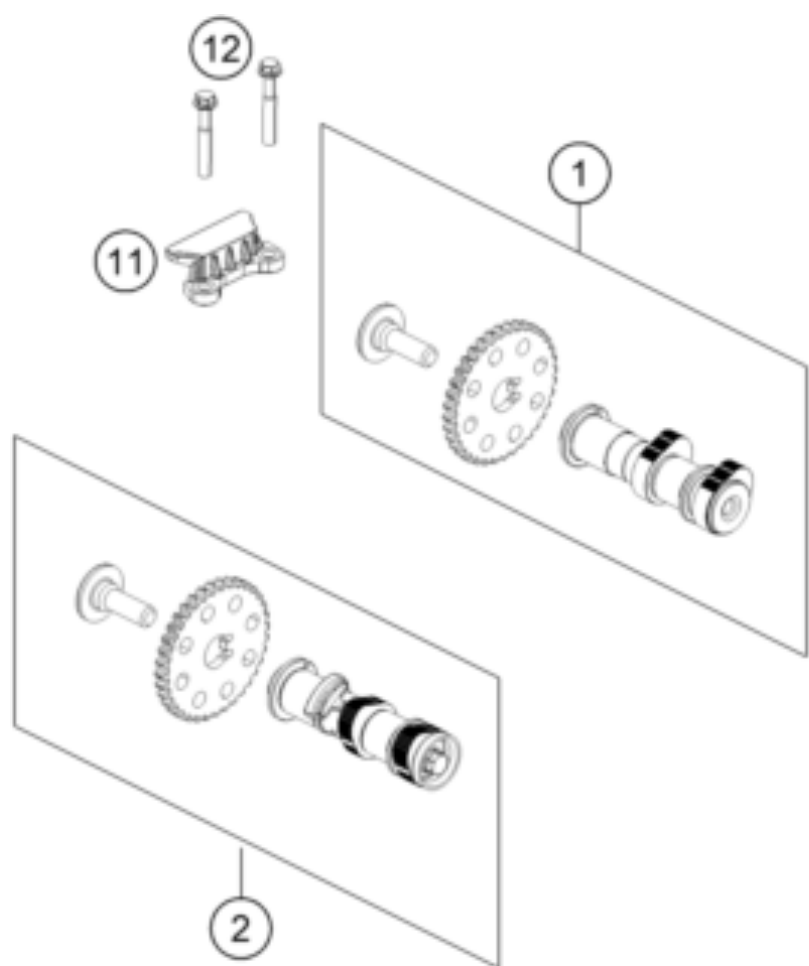

390 DUKE, silver - B.D. 2021 <2021><AU><F4360U1>
TIMING DRIVE
51628

Pos	Part Number	Description	Additional Text	Quantity
1	93836009033	Camshaft inlet valve, complete		1.00
2	93836010033	Camshaft exhaust valve, comple		1.00
11	90236018000	CHAIN GUIDE TOP		1.00
12	J025060453	HH COLLAR SCREW M6X45		2.00
13	90236001000	TIMING CHAIN GUIDE		1.00
14	90236013000	TIMING CHAIN		1.00
15	90236002000	TENSIONER RAIL CPL.		1.00
16	90236002004	SCREW TENSIONER RAIL		1.00
17	90136003003	GASKET CHAIN ADJUSTER		1.00
18	J770010015	O-RING 10,15X1,5		1.00
19	90236003044	CHAIN ADJUSTER		1.00
20	J025060204	Hex collar screw M6X20		2.00
21	90136003002	SPECIAL SCREW 6X6		1.00