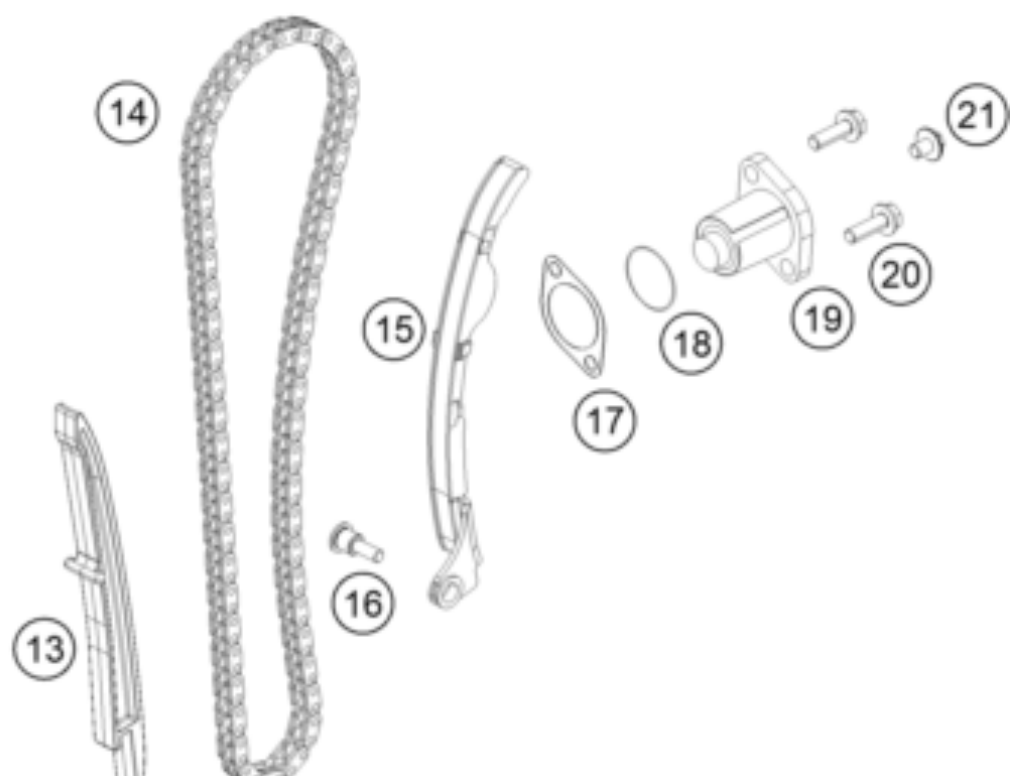

390 DUKE, silver - B.D. 2021 <2021><AU><F4360U1>
TIMING DRIVE
51628

Pos	Part Number	Description	Additional Text	Quantity
1	93836009033	Camshaft inlet valve, complete		1.00
2	93836010033	Camshaft exhaust valve, comple		1.00
11	90236018000	CHAIN GUIDE TOP		1.00
12	J025060453	HH COLLAR SCREW M6X45		2.00
13	90236001000	TIMING CHAIN GUIDE		1.00
14	90236013000	TIMING CHAIN		1.00
15	90236002000	TENSIONER RAIL CPL.		1.00
16	90236002004	SCREW TENSIONER RAIL		1.00
17	90136003003	GASKET CHAIN ADJUSTER		1.00
18	J770010015	O-RING 10,15X1,5		1.00
19	90236003044	CHAIN ADJUSTER		1.00
20	J025060204	Hex collar screw M6X20		2.00
21	90136003002	SPECIAL SCREW 6X6		1.00