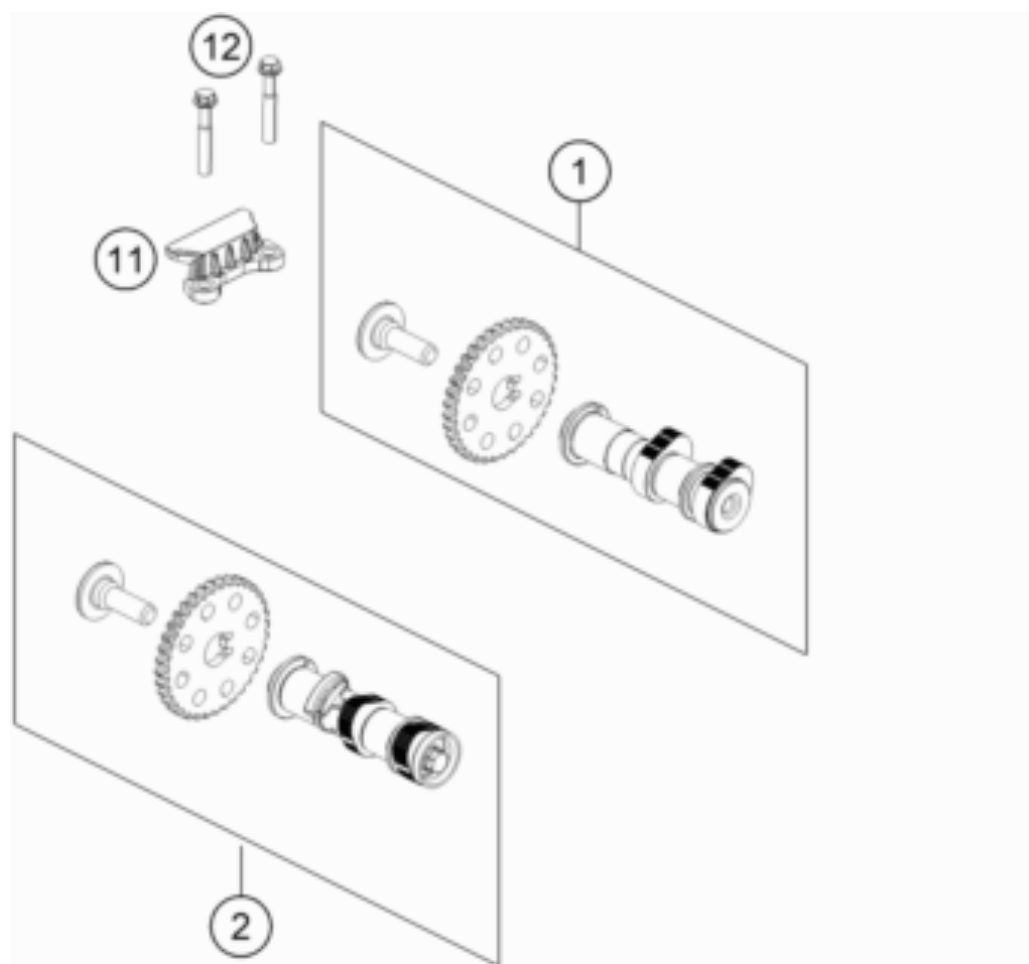

390 Duke, orange, - CKD 2019 <2019><MY><F4389S1>  
TIMING DRIVE  
51628

---

Pos	Part Number	Description	Additional Text	Quantity
1	93836009033	Camshaft inlet valve, complete		1.00
2	93836010033	Camshaft exhaust valve, comple		1.00
11	90236018000	CHAIN GUIDE TOP		1.00
12	J025060453	HH COLLAR SCREW M6X45		2.00
13	90236001000	TIMING CHAIN GUIDE		1.00
14	90236013000	TIMING CHAIN		1.00
15	90236002000	TENSIONER RAIL CPL.		1.00
16	90236002004	SCREW TENSIONER RAIL		1.00
17	90136003003	GASKET CHAIN ADJUSTER		1.00
18	J770010015	O-RING 10,15X1,5		1.00
19	90236003044	CHAIN ADJUSTER		1.00
20	J025060204	Hex collar screw M6X20		2.00
21	90136003002	SPECIAL SCREW 6X6		1.00