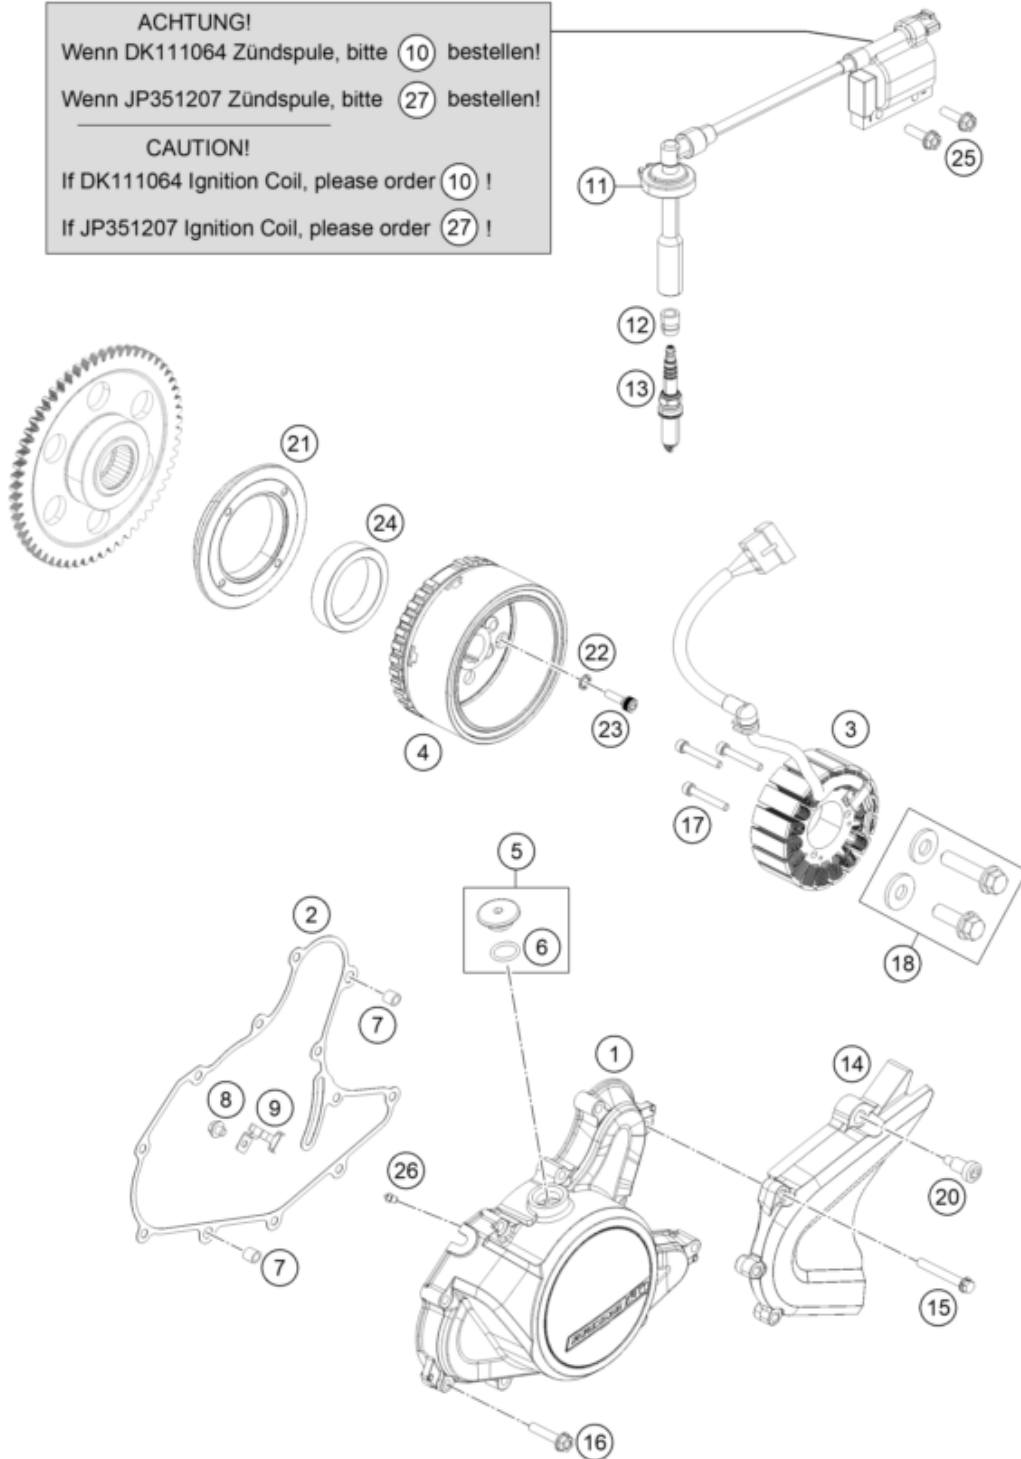

ACHTUNG!
Wenn DK111064 Zündspule, bitte (10) bestellen!

Wenn JP351207 Zündspule, bitte (27) bestellen!

CAUTION!
If DK111064 Ignition Coil, please order (10) !
If JP351207 Ignition Coil, please order (27) !

Pos	Part Number	Description	Additional Text	Quantity
1	93030002010	cover magneto-plug		1.00
2	93530040000	Gasket magneto cover		1.00
3	90139004100	Stator cmpl.		1.00
4	90139005100	ROTOR CPL.		1.00
5	90130002010	PLUG INCL. O-RING		1.00
6	J770015824	O-RING 15,8X2,4		1.00
7	90130024000	PIN DOWEL 8X6,4X14MM		2.00
8	J025060083S	HH COLLAR SCREW M5X6		1.00
9	90139004002	BRACKET F. STATORCABLE		1.00
10	90139090033	coil assembly ignition		1.00

11	90139090001	GASKET SPARK PLUG CONNECT.	1.00
12	93839091000	Sealing boot spark plug	1.00
13	90239093000	SPARK PLUG M12X1,25	1.00
14	90103096000	CHAIN SPROCKET GUARD	1.00
15	J025060451	HH COLLAR SCREW M6X45	3.00
16	J025060301	HH COLLAR SCREW M6X30	9.00
17	J912050353S	AH SCREW M5X35 SELF LOCKING	3.00
18	90130018044	SCREW DRIVE GEAR KIT	1.00
20	90104060010	special screw M6x24 WS6	1.00
21	90130001000	SUPPORT FREEWHEEL CLUTCH	1.00
22	90130001002	TOOTHED LOCK WASHER	4.00
23	90130001001	SOCKET HEAD SCREW M6X20	4.00
24	90140026000	FREEWHEEL CLUTCH	1.00
25	J025060209	HH COLLAR SCREW M6X20	2.00
26	90130164000	OIL NOZZLE	1.00
27	93039006033	coil assembly ignition	1.00