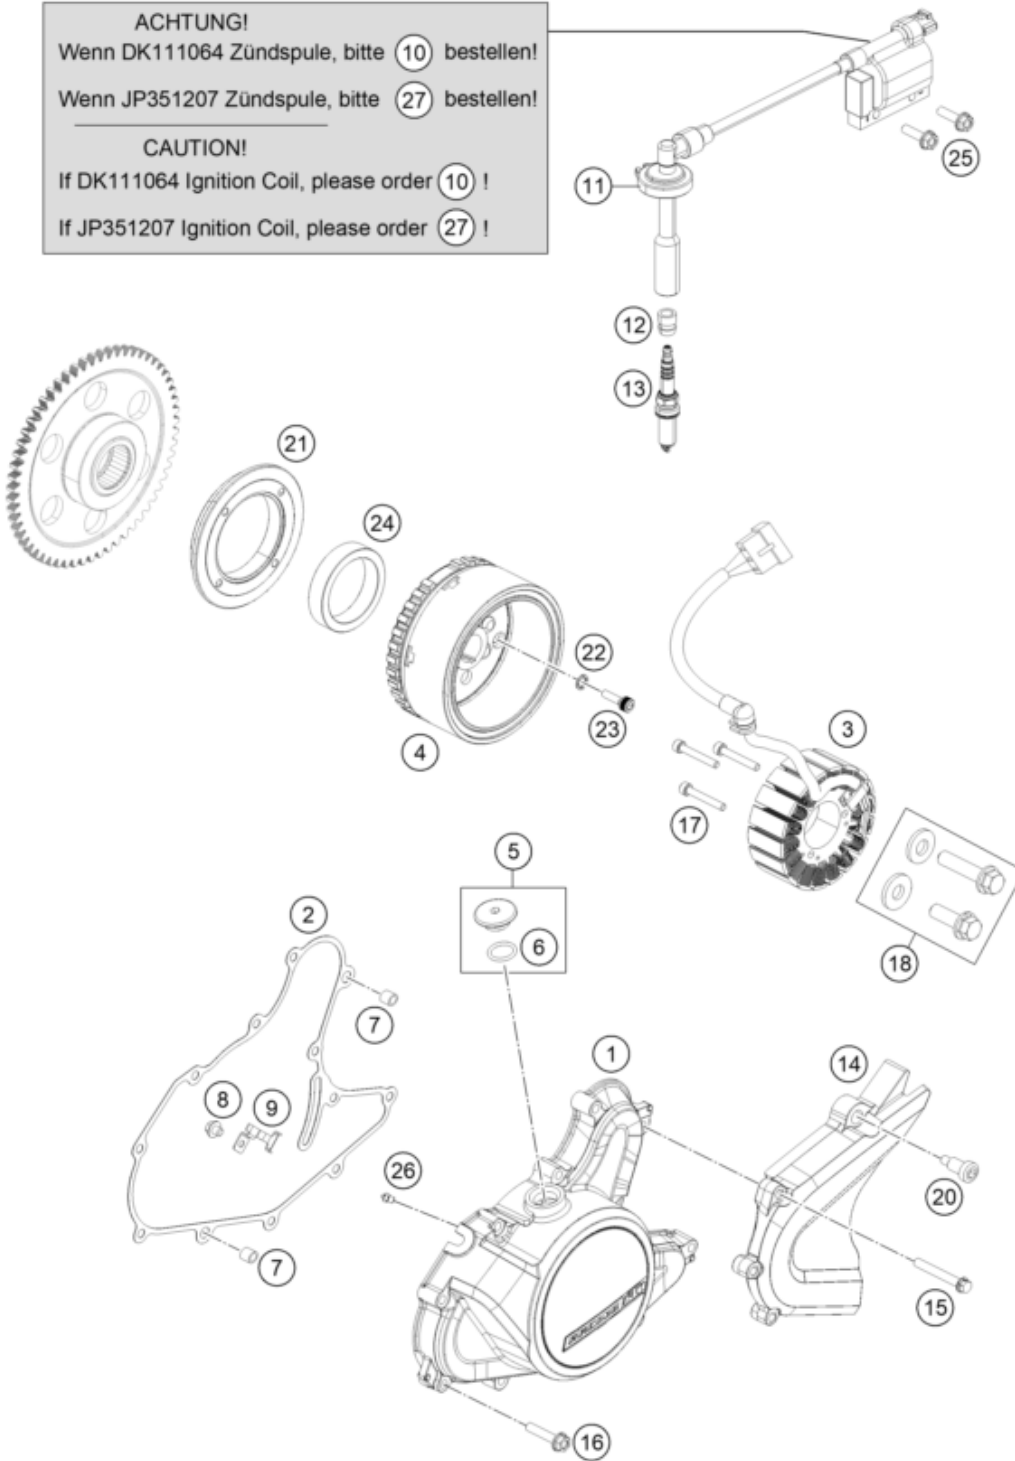

ACHTUNG!
Wenn DK111064 Zündspule, bitte (10) bestellen!
Wenn JP351207 Zündspule, bitte (27) bestellen!

CAUTION!
If DK111064 Ignition Coil, please order (10) !
If JP351207 Ignition Coil, please order (27) !

Pos	Part Number	Description	Additional Text	Quantity
1	93030002010	cover magneto-plug		1.00
2	93530040000	Gasket magneto cover		1.00
3	90139004100	Stator cmpl.		1.00
4	90139005100	ROTOR CPL.		1.00
5	90130002010	PLUG INCL. O-RING		1.00
6	J770015824	O-RING 15,8X2,4		1.00
7	90130024000	PIN DOWEL 8X6,4X14MM		2.00
8	J025060083S	HH COLLAR SCREW M5X6		1.00
9	90139004002	BRACKET F. STATORCABLE		1.00
10	90139090033	coil assembly ignition		1.00

11	90139090001	GASKET SPARK PLUG CONNECT.	1.00
12	93839091000	Sealing boot spark plug	1.00
13	90239093000	SPARK PLUG M12X1,25	1.00
14	90103096000	CHAIN SPROCKET GUARD	1.00
15	J025060451	HH COLLAR SCREW M6X45	3.00
16	J025060301	HH COLLAR SCREW M6X30	9.00
17	J912050353S	AH SCREW M5X35 SELF LOCKING	3.00
18	90130018044	SCREW DRIVE GEAR KIT	1.00
20	90104060010	special screw M6x24 WS6	1.00
21	90130001000	SUPPORT FREEWHEEL CLUTCH	1.00
22	90130001002	TOOTHED LOCK WASHER	4.00
23	90130001001	SOCKET HEAD SCREW M6X20	4.00
24	90140026000	FREEWHEEL CLUTCH	1.00
25	J025060209	HH COLLAR SCREW M6X20	2.00
26	90130164000	OIL NOZZLE	1.00
27	93039006033	coil assembly ignition	1.00