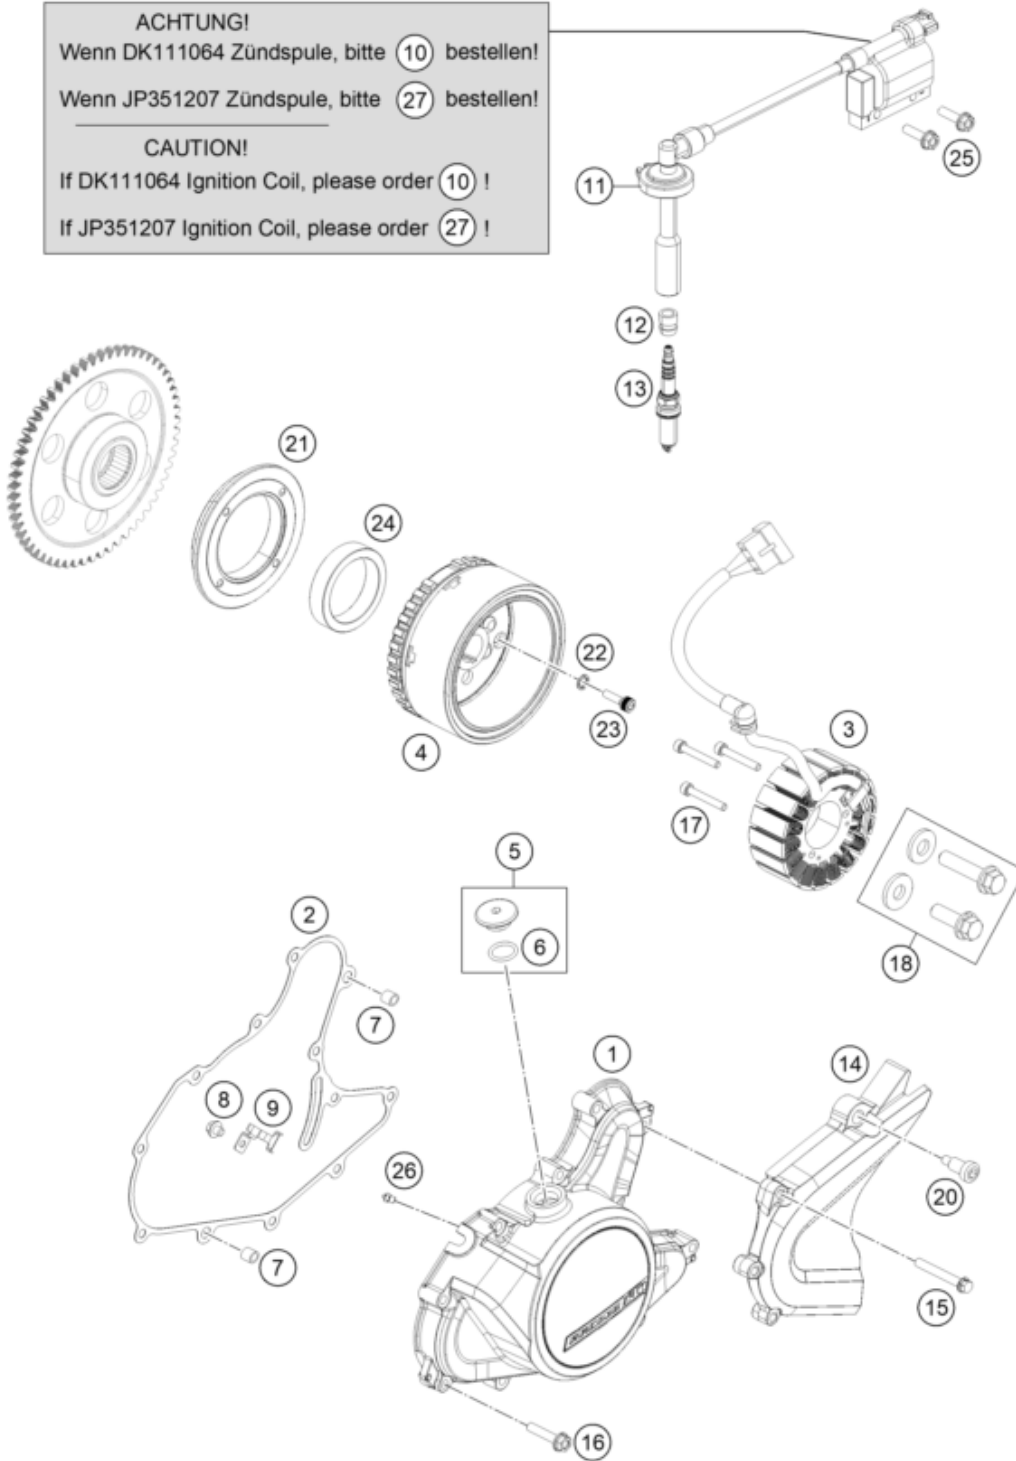

ACHTUNG!
Wenn DK111064 Zündspule, bitte (10) bestellen!

Wenn JP351207 Zündspule, bitte (27) bestellen!

CAUTION!

If DK111064 Ignition Coil, please order (10) !

If JP351207 Ignition Coil, please order (27) !

Pos	Part Number	Description	Additional Text	Quantity
1	93030002010	cover magneto-plug		1.00
2	93530040000	Gasket magneto cover		1.00
3	90139004100	Stator cmpl.		1.00
4	90139005100	ROTOR CPL.		1.00
5	90130002010	PLUG INCL. O-RING		1.00
6	J770015824	O-RING 15,8X2,4		1.00
7	90130024000	PIN DOWEL 8X6,4X14MM	14mm length	2.00
8	J025060083S	HH COLLAR SCREW M5X6		1.00
9	90139004002	BRACKET F. STATORCABLE		1.00
10	90139090033	coil assembly ignition		1.00

11	90139090001	GASKET SPARK PLUG CONNECT.	1.00
12	93839091000	Sealing boot spark plug	1.00
13	90239093000	SPARK PLUG M12X1,25	1.00
14	90103096000	CHAIN SPROCKET GUARD	1.00
15	J025060451	HH COLLAR SCREW M6X45	3.00
16	J025060301	HH COLLAR SCREW M6X30	9.00
17	J912050353S	AH SCREW M5X35 SELF LOCKING	3.00
18	90130018044	SCREW DRIVE GEAR KIT	1.00
20	90104060010	special screw M6x24 WS6	1.00
21	90130001000	SUPPORT FREEWHEEL CLUTCH	1.00
22	90130001002	TOOTHED LOCK WASHER	4.00
23	90130001001	SOCKET HEAD SCREW M6X20	4.00
24	90140026000	FREEWHEEL CLUTCH	1.00
25	J025060209	HH COLLAR SCREW M6X20	2.00
26	90130164000	OIL NOZZLE	1.00
27	93039006033	coil assembly ignition	1.00