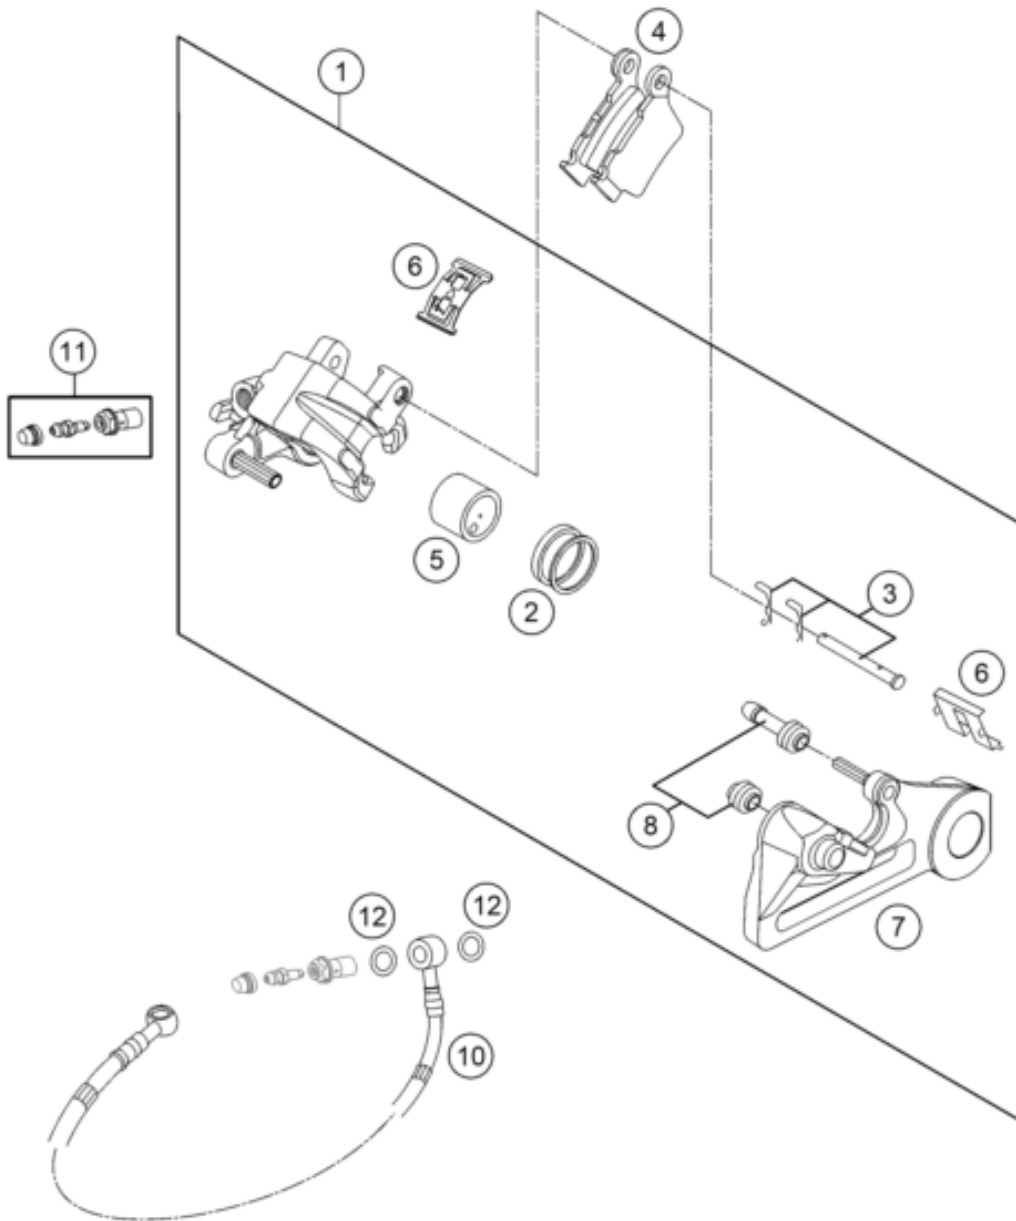

**ACHTUNG !!!**      **!**      **CAUTION !!!**  
 Nur für Brembo!      For Brembo only!

Pos	Part Number	Description	Additional Text	Quantity
1	77713080001	BRAKE CAL. REAR - WITHOUT PADS		1.00
2	50313081200	REPAIR KIT SEALING RINGS 26MM		1.00
3	54813082000	Bolt set for brake caliper 03		1.00
4	54813090300	BRAKE PAD SET REAR TOYO		0.00
4	79013090000	BRAKE PAD REAR TOYO B204		1.00
5	77713083000	BRAKE PISTON 26MM 2013		1.00
6	54813018000	Retaining spring set 2003		1.00
7	77713075000	BRAKE CALIPER BRACKET REAR		1.00
8	54613218100	CUP SET SHORT		1.00
10*	77213070300	Rear Brakehose		1.00
11	62513020000	BLEEDER SCREW CPL. 05		1.00

12	0603100141	sealing ring DIN 7603 10x14x1	ONLY FOR LC4 ADVENTURE	2.00
----	------------	-------------------------------	---------------------------	------

\* = New part