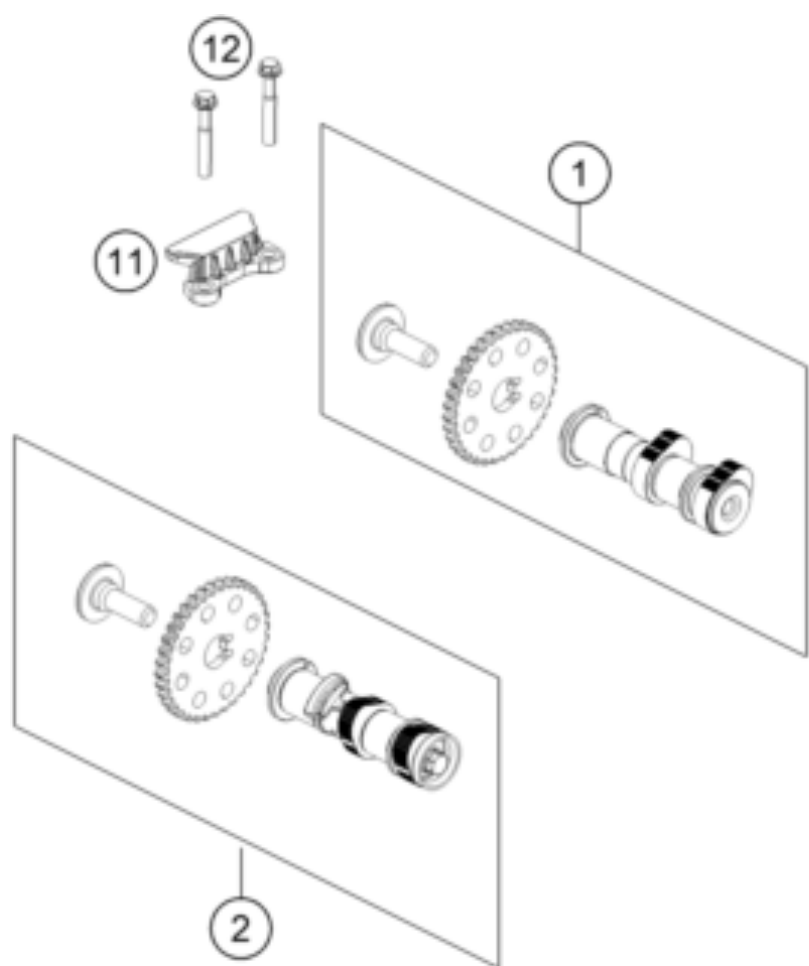

390 Duke, white 2018 <2018><CN><F4387R2>
TIMING DRIVE
50690

Pos	Part Number	Description	Additional Text	Quantity
1	90836009033	CAMSHAFT INTAKE CPL.		1.00
2	90836010033	CAMSHAFT EXHAUST CPL.		1.00
11	90236018000	CHAIN GUIDE TOP		1.00
12	J025060453	HH COLLAR SCREW M6X45		2.00
13	90236001000	TIMING CHAIN GUIDE		1.00
14	90236013000	TIMING CHAIN		1.00
15	90236002000	TENSIONER RAIL CPL.		1.00
16	90236002004	SCREW TENSIONER RAIL		1.00
17	90136003003	GASKET CHAIN ADJUSTER		1.00
18	J770010015	O-RING 10,15X1,5		1.00
19	90236003044	CHAIN ADJUSTER		1.00
20	J025060204	Hex collar screw M6X20		2.00
21	90136003002	SPECIAL SCREW 6X6		1.00