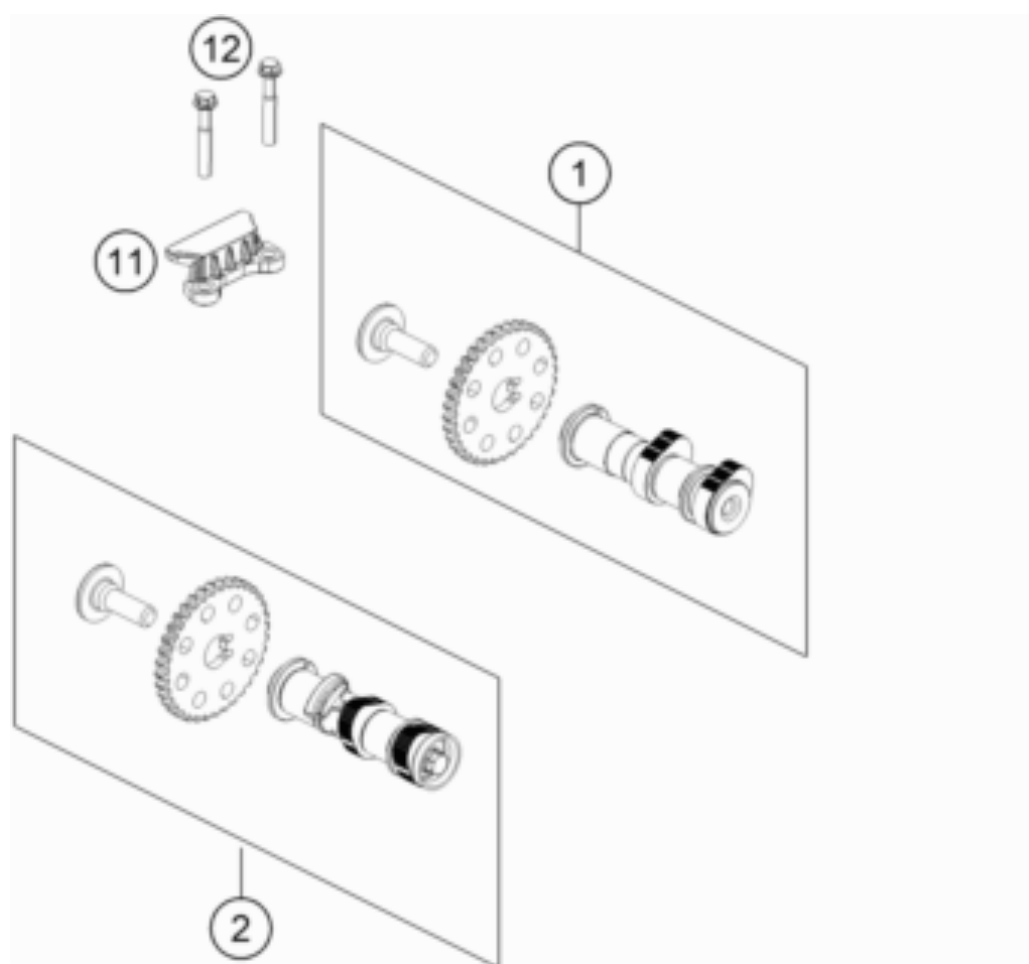

RC 390 BLACK 2017 <2017><EU><F5303Q1>
TIMING DRIVE
50690

Pos	Part Number	Description	Additional Text	Quantity
1	90836009033	CAMSHAFT INTAKE CPL.		1.00
2	90836010033	CAMSHAFT EXHAUST CPL.		1.00
11	90236018000	CHAIN GUIDE TOP		1.00
12	J025060453	HH COLLAR SCREW M6X45		2.00
13	90236001000	TIMING CHAIN GUIDE		1.00
14	90236013000	TIMING CHAIN		1.00
15	90236002000	TENSIONER RAIL CPL.		1.00
16	90236002004	SCREW TENSIONER RAIL		1.00
17	90136003003	GASKET CHAIN ADJUSTER		1.00
18	J770010015	O-RING 10,15X1,5		1.00
19	90236003044	CHAIN ADJUSTER		1.00
20	J025060204	Hex collar screw M6X20		2.00
21	90136003002	SPECIAL SCREW 6X6		1.00