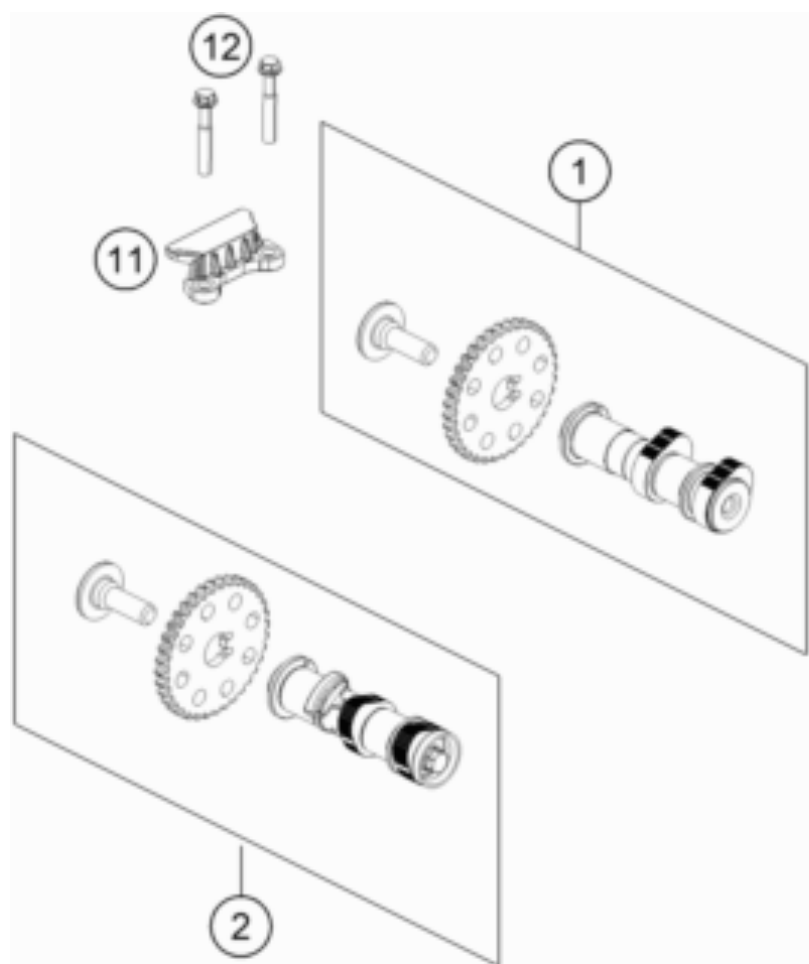

390 DUKE WHITE CKD 2017 <2017><AR><F4342Q2>  
TIMING DRIVE  
50690

---

Pos	Part Number	Description	Additional Text	Quantity
1	90836009033	CAMSHAFT INTAKE CPL.		1.00
2	90836010033	CAMSHAFT EXHAUST CPL.		1.00
11	90236018000	CHAIN GUIDE TOP		1.00
12	J025060453	HH COLLAR SCREW M6X45		2.00
13	90236001000	TIMING CHAIN GUIDE		1.00
14	90236013000	TIMING CHAIN		1.00
15	90236002000	TENSIONER RAIL CPL.		1.00
16	90236002004	SCREW TENSIONER RAIL		1.00
17	90136003003	GASKET CHAIN ADJUSTER		1.00
18	J770010015	O-RING 10,15X1,5		1.00
19	90236003044	CHAIN ADJUSTER		1.00
20	J025060204	Hex collar screw M6X20		2.00
21	90136003002	SPECIAL SCREW 6X6		1.00