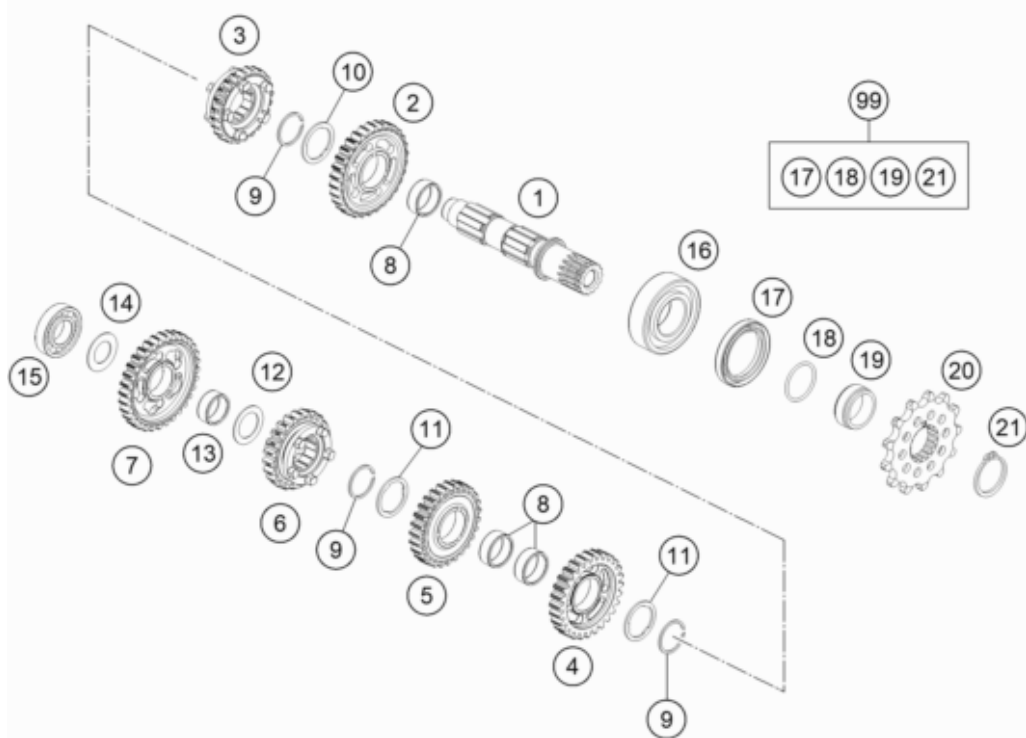

**ACHTUNG !!!**  
Bei Bestellung von Getrieberädern, Markierung beachten.

**CAUTION !!!**  
When ordering transmission gears, check marking.

Pos	Part Number	Description	Additional Text	Quantity
1*	50533010000	Countershaft compl.		1.00
2*	50533012000	Idler gear 2nd gear not=30		1.00
3*	50533016000	Sliding gear, 6th gear, teeth=		1.00
4*	50533013000	Idler gear, 3rd gear, not=28		1.00
5*	50533014000	Idler 4th gear not=27		1.00
6*	50533015000	Sliding gear, 5th gear, teeth=		1.00
7*	50533011000	Idler gear, 1st gear, teeth=32		1.00
8	0405222611	NEEDLE BEAR.K 22X26X10 DIVIDED		3.00
9	0417024000	CIRCLIP WS24		3.00
10	77733044000	STOP DISC 24X32X1,5		1.00
11	77733043000	STOP DISC 23,4X31X1,5		2.00
12	54833080000	STOP DISC 20,2X30X1		1.00
13	0405202410	NEEDLE BEARING K20X24X10		1.00
14	56033030000	STOP DISC 17,2X30X1		1.00
15	0625160031	GROOVED BALL B. 16003 C4 J1		1.00
16	0625062054	BALL BEARING 6205 C3 NTN		1.00

17	0760324571	SHAFT SEAL RING 32X45X7 BSLNBR		1.00
18	0770230020	O-RING 23,00X2,00 NBR70		1.00
19	50433030000	SPACER BUSHING 12,4 MM		1.00
20	79233029013	Sprocket 13-t		1.00
21	0471250200	CIRCLIP DIN0471 - 25X2		1.00
99	00050000949	COUNTER SHAFT REP. KIT 125 SX		0.00

\* = New part