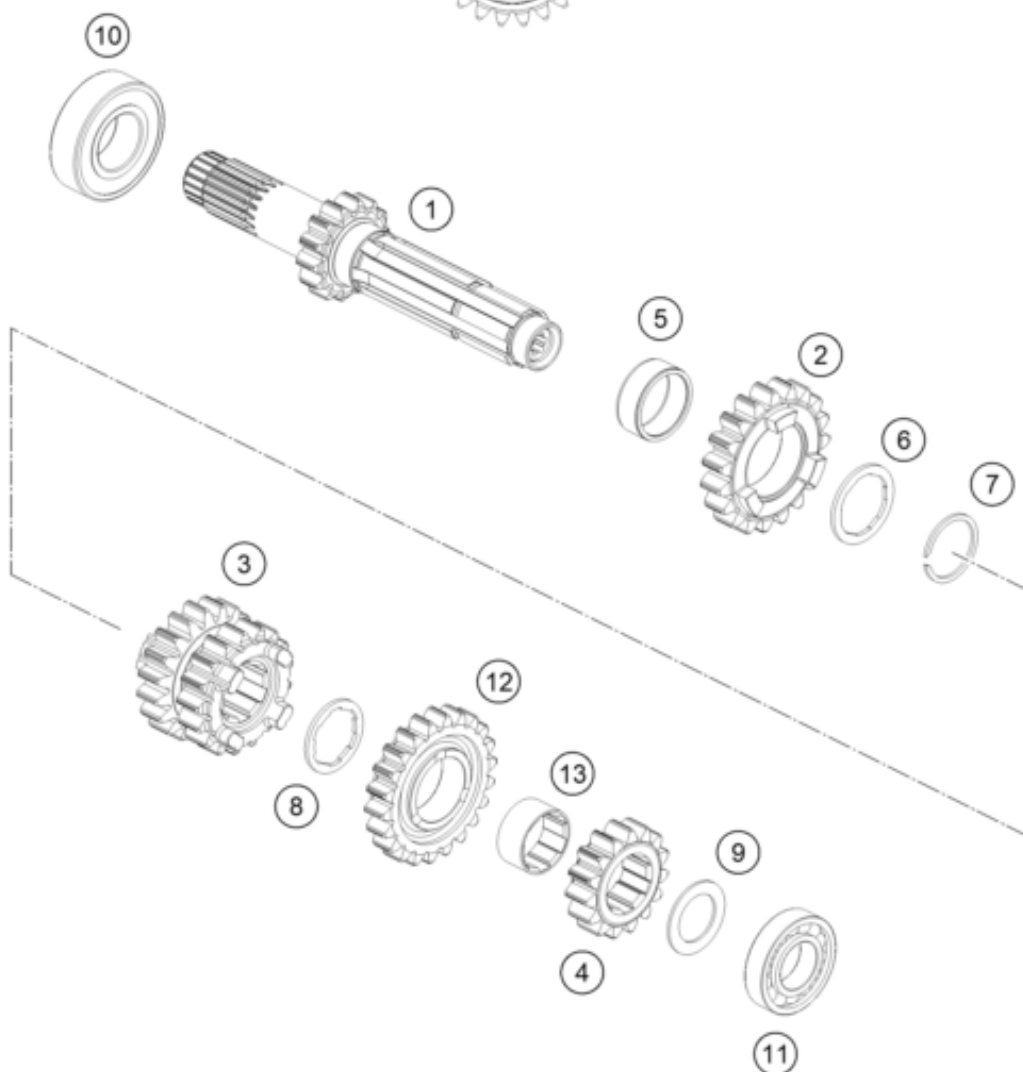

ACHTUNG !!!
Bei Bestellung von Getrieberädern, Markierung beachten.

CAUTION !!!
When ordering transmission gears, check marking.

Pos	Part Number	Description	Additional Text	Quantity
1*	50533001000	Drive Shaft Assy. not=14		1.00
2*	50533005000	Idler gear, 5th gear, teeth=19		1.00
3*	50533003000	Sliding gear, 3rd/4th gear, te		1.00
4*	50533002000	Fixed gear, 2nd gear, teeth=15		1.00
5*	0405222611	NEEDLE BEAR.K 22X26X10 DIVIDED		1.00
6*	50533034000	Thrust washer		1.00
7	50133090000	LOCK RING 22X1,2		1.00
8*	50533033000	Thrust washer		1.00
9	50333041000	STOP DISC 17,2X26X1 B		1.00

10	0625060041	BALL BEARING 6004 TNH C3		1.00
11	0625160031	GROOVED BALL B. 16003 C4 J1		1.00
12*	50533006000	Idler gear, 6th gear, teeth=22		1.00
13*	50533024000	bushing		1.00

* = New part