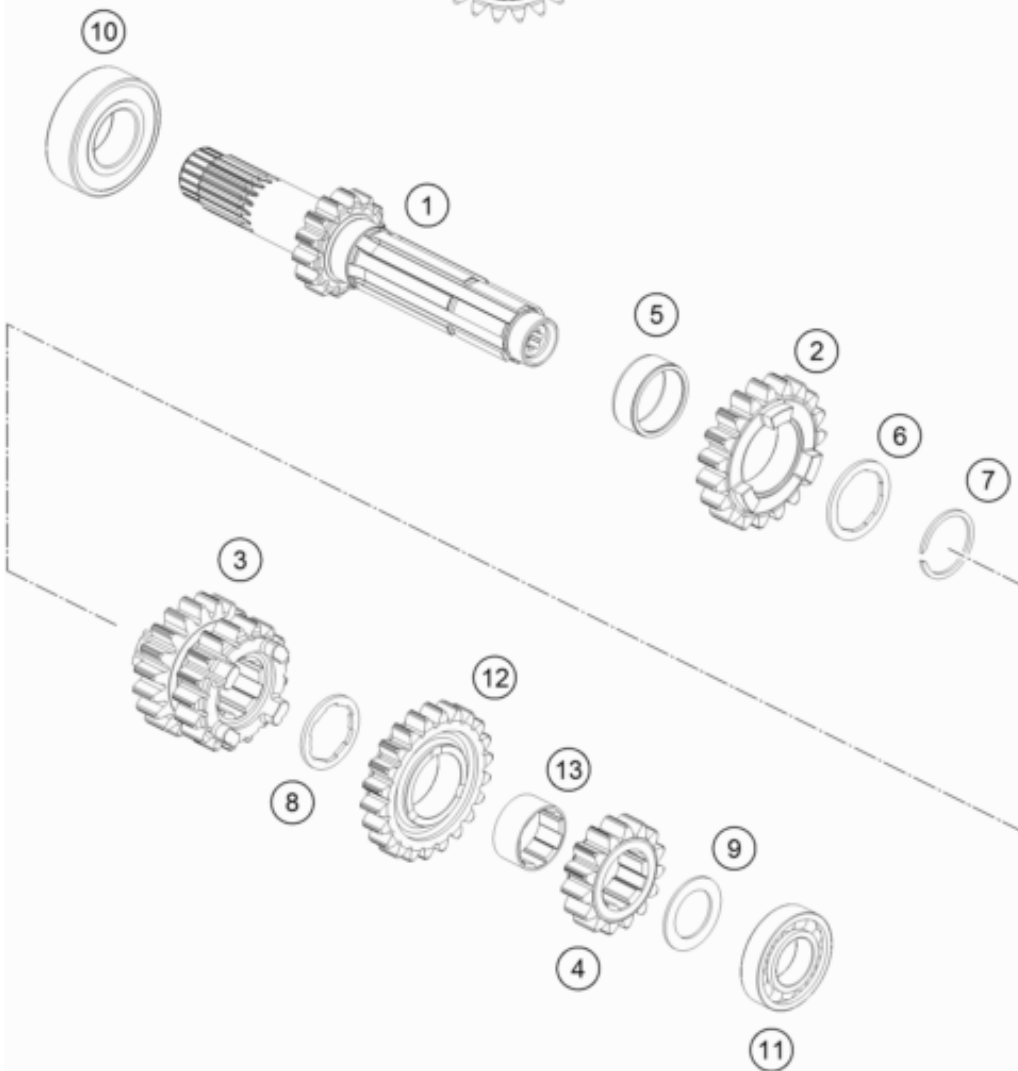

ACHTUNG !!!
 Bei Bestellung von Getrieberädern, Markierung beachten.

CAUTION !!!
 When ordering transmission gears, check marking.

Pos	Part Number	Description	Additional Text	Quantity
1*	50533001000	Drive Shaft Assy. not=14		1.00
2*	50533005000	Idler gear, 5th gear, teeth=19		1.00
3*	50533003000	Sliding gear, 3rd/4th gear, te		1.00
4*	50533002000	Fixed gear, 2nd gear, teeth=15		1.00
5*	0405222611	NEEDLE BEAR.K 22X26X10 DIVIDED		1.00
6*	50533034000	Thrust washer		1.00
7	50133090000	LOCK RING 22X1,2		1.00
8*	50533033000	Thrust washer		1.00
9	50333041000	STOP DISC 17,2X26X1 B		1.00

10	0625060041	BALL BEARING 6004 TNH C3		1.00
11	0625160031	GROOVED BALL B. 16003 C4 J1		1.00
12*	50533006000	Idler gear, 6th gear, teeth=22		1.00
13*	50533024000	bushing		1.00

* = New part