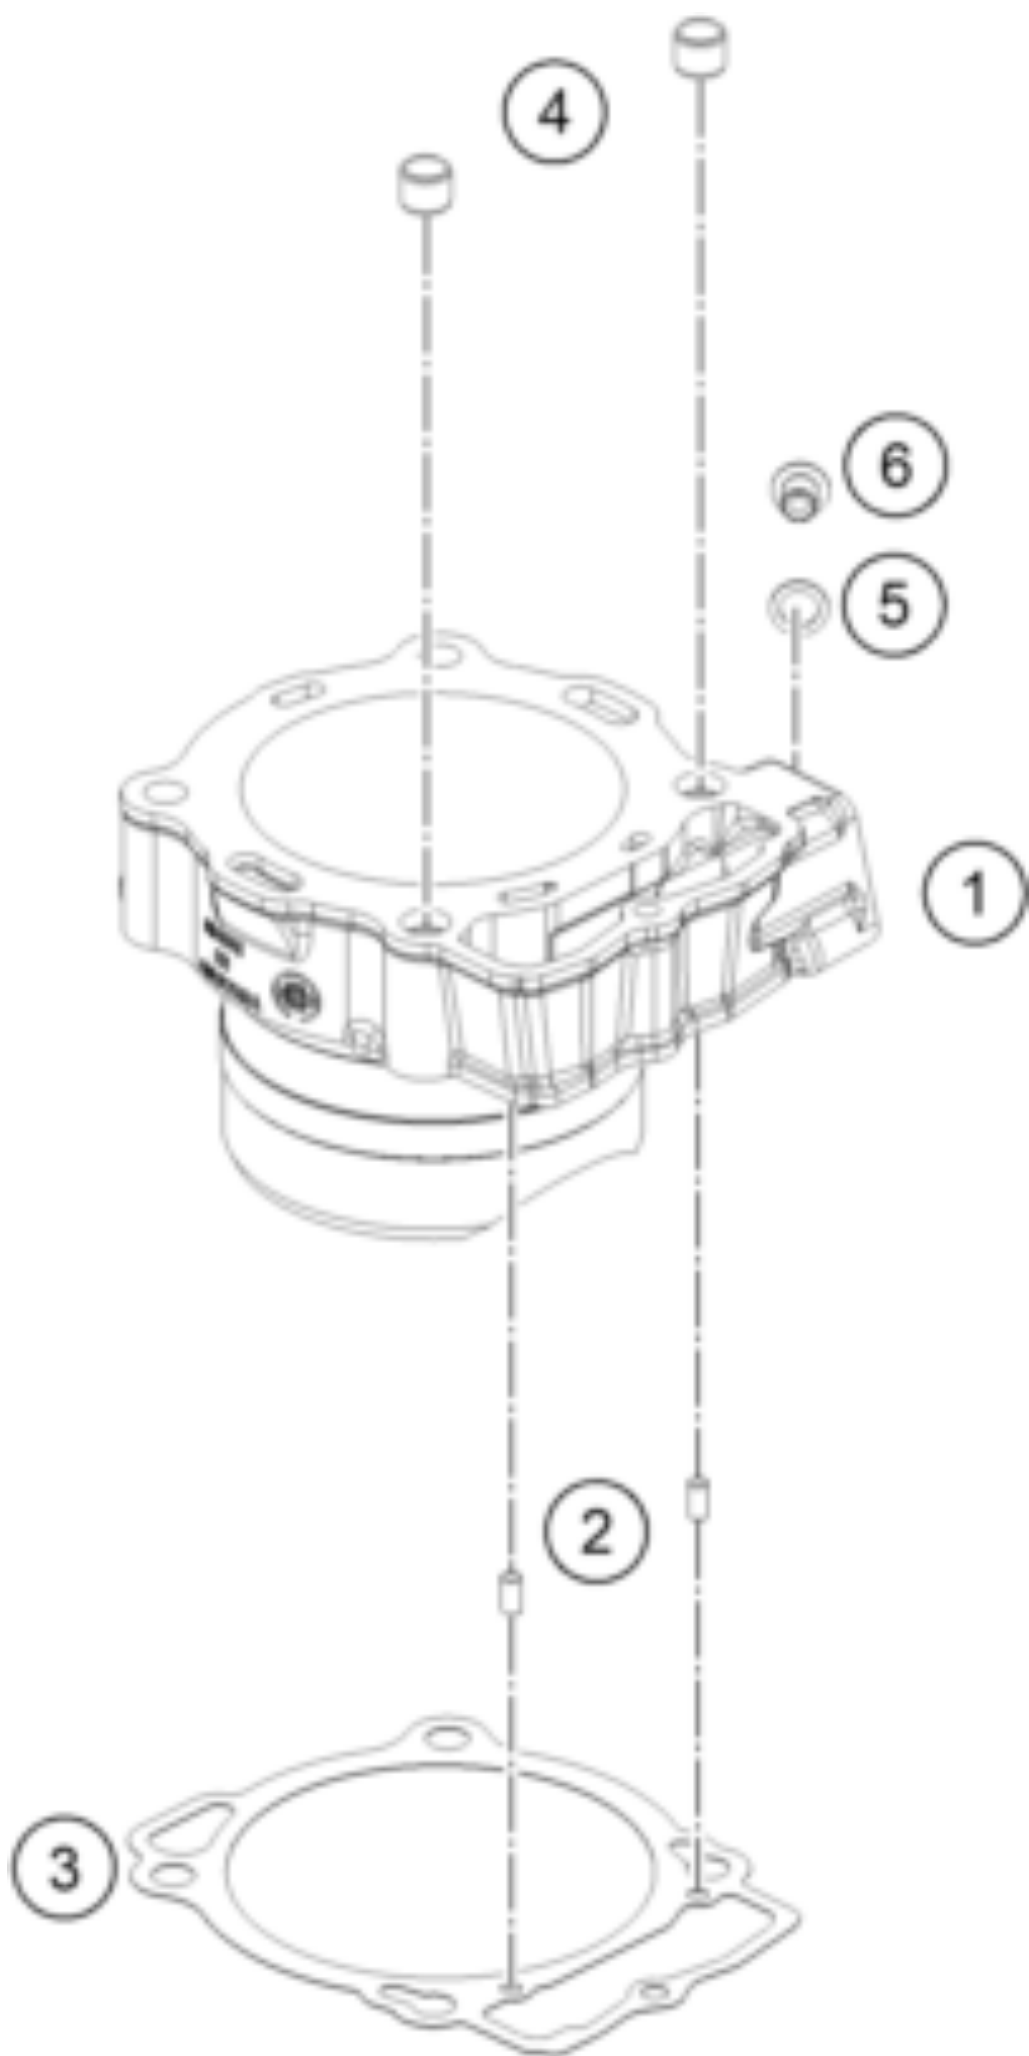

KTM 450 RALLY REPLICA 2027 <2027><F9399827>
CYLINDER
49993

Pos	Part Number	Description	Additional Text	Quantity
1	76730005000	CYLINDER		1.00
2	0402050980	needle roller DIN 5402 5x9.8		2.00
3	79430035000	CYLINDER BASE GASKET		1.00
4	58530014100	dowl sleeve 10.2x12.5x10		2.00
5	76738022000	Sealing ring AL 10x16x1		1.00
6	79436008000M01	Screw		1.00