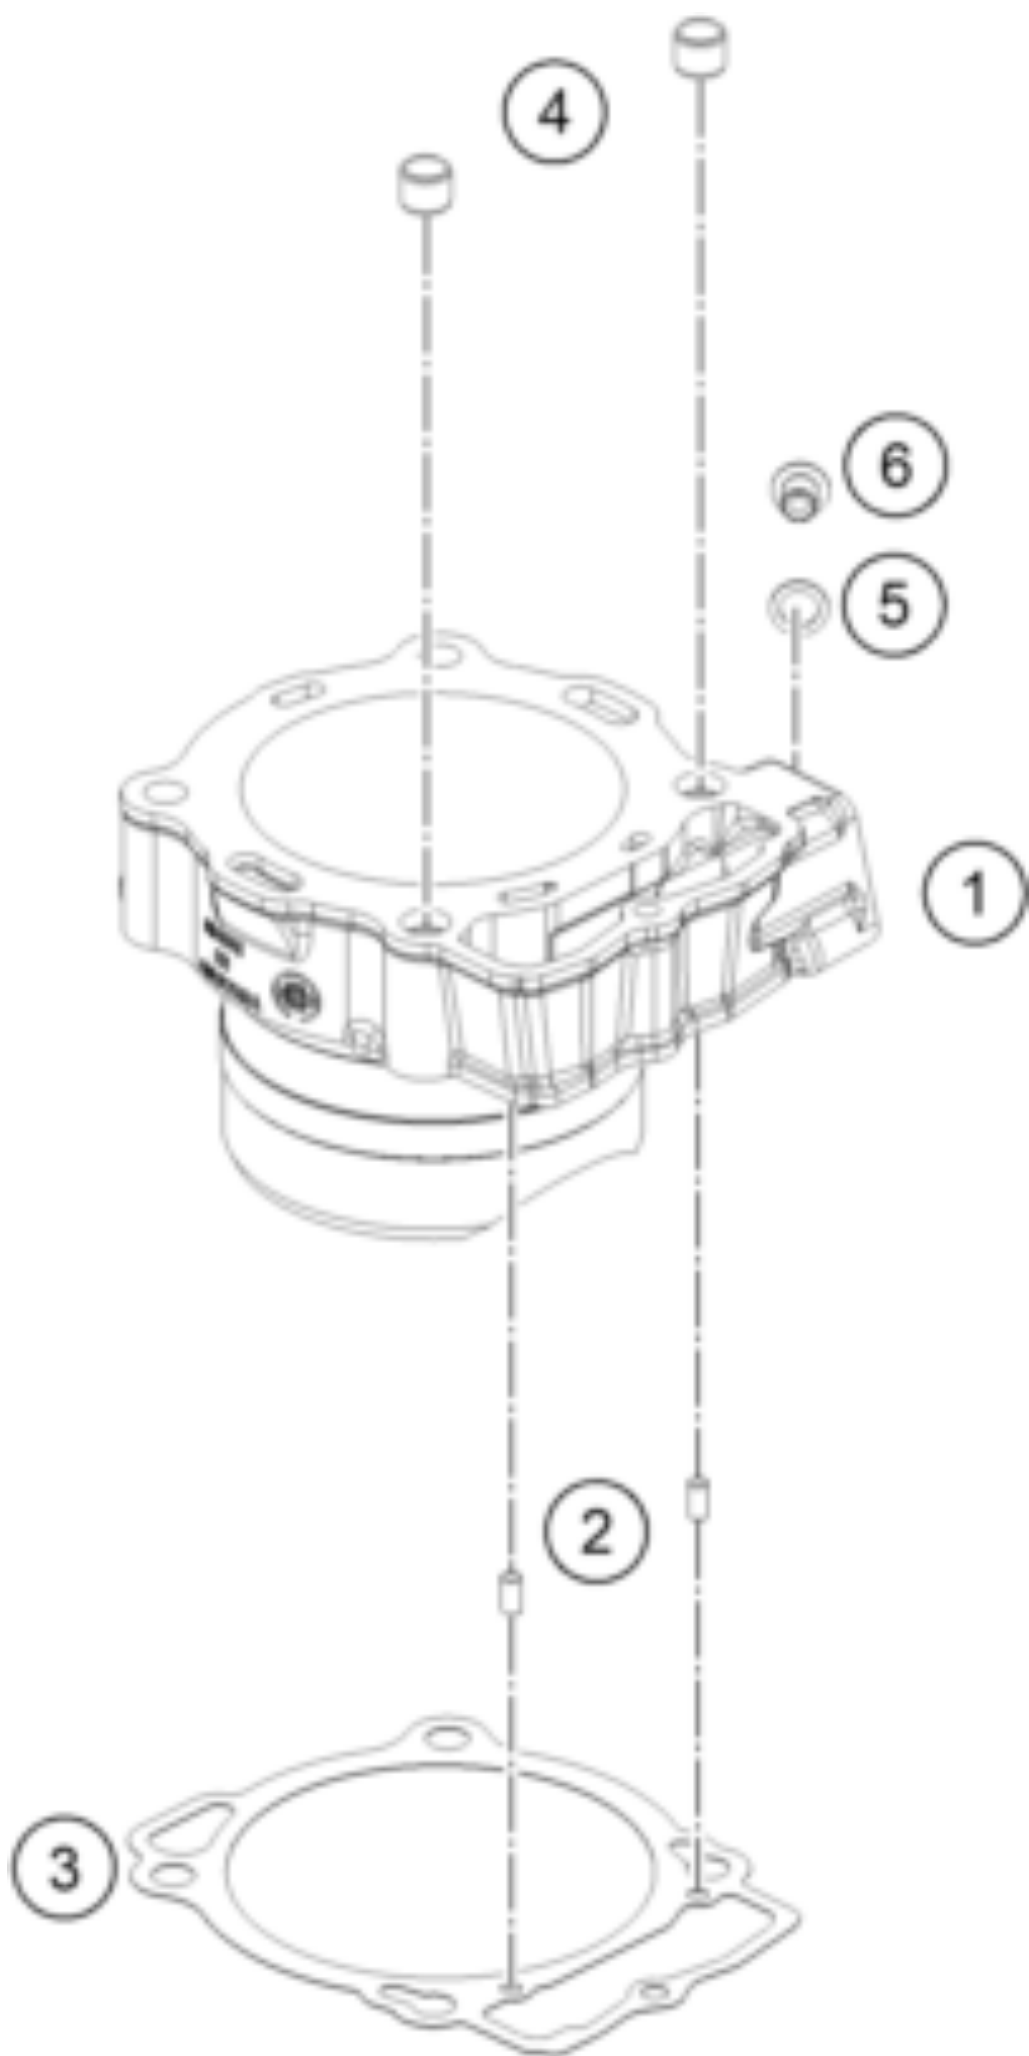

450 RALLY REPLICA `Sanders Edition` 2026 <2026><F9399Z9>
CYLINDER
49993

Pos	Part Number	Description	Additional Text	Quantity
1	76730005000	CYLINDER		1.00
2	0402050980	needle roller DIN 5402 5x9.8		2.00
3	79430035000	CYLINDER BASE GASKET		1.00
4	58530014100	dowl sleeve 10.2x12.5x10		2.00
5	76738022000	Sealing ring AL 10x16x1		1.00
6	79436008000M01	Screw		1.00