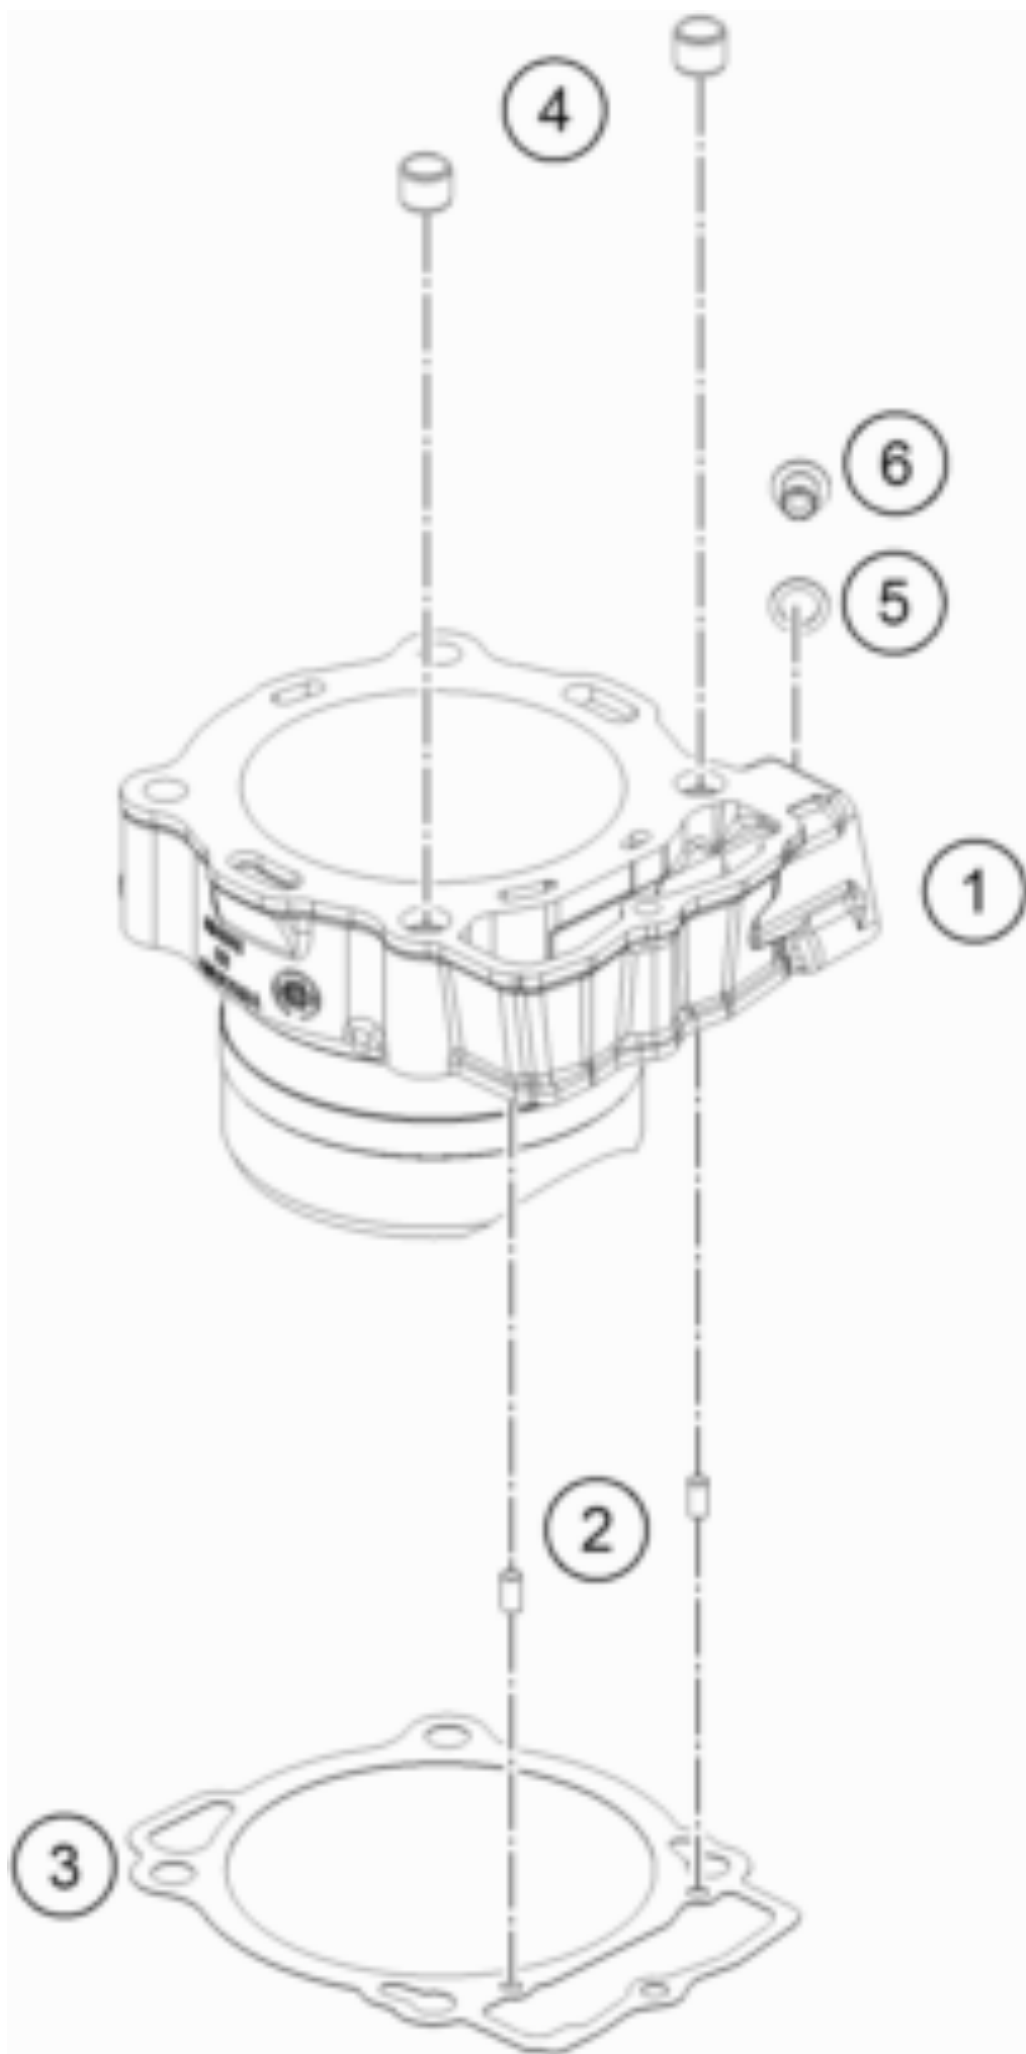

450 RALLY Factory Replica 2020 <2020><F9399T8>
CYLINDER
49993

Pos	Part Number	Description	Additional Text	Quantity
1	76730005000	CYLINDER		1.00
2	0402050980	needle roller DIN 5402 5x9.8		2.00
3	79430035000	CYLINDER BASE GASKET		1.00
4	58530014100	dowl sleeve 10.2x12.5x10		2.00
5	76738022000	Sealing ring AL 10x16x1		1.00
6	79436008000M01	Screw		1.00