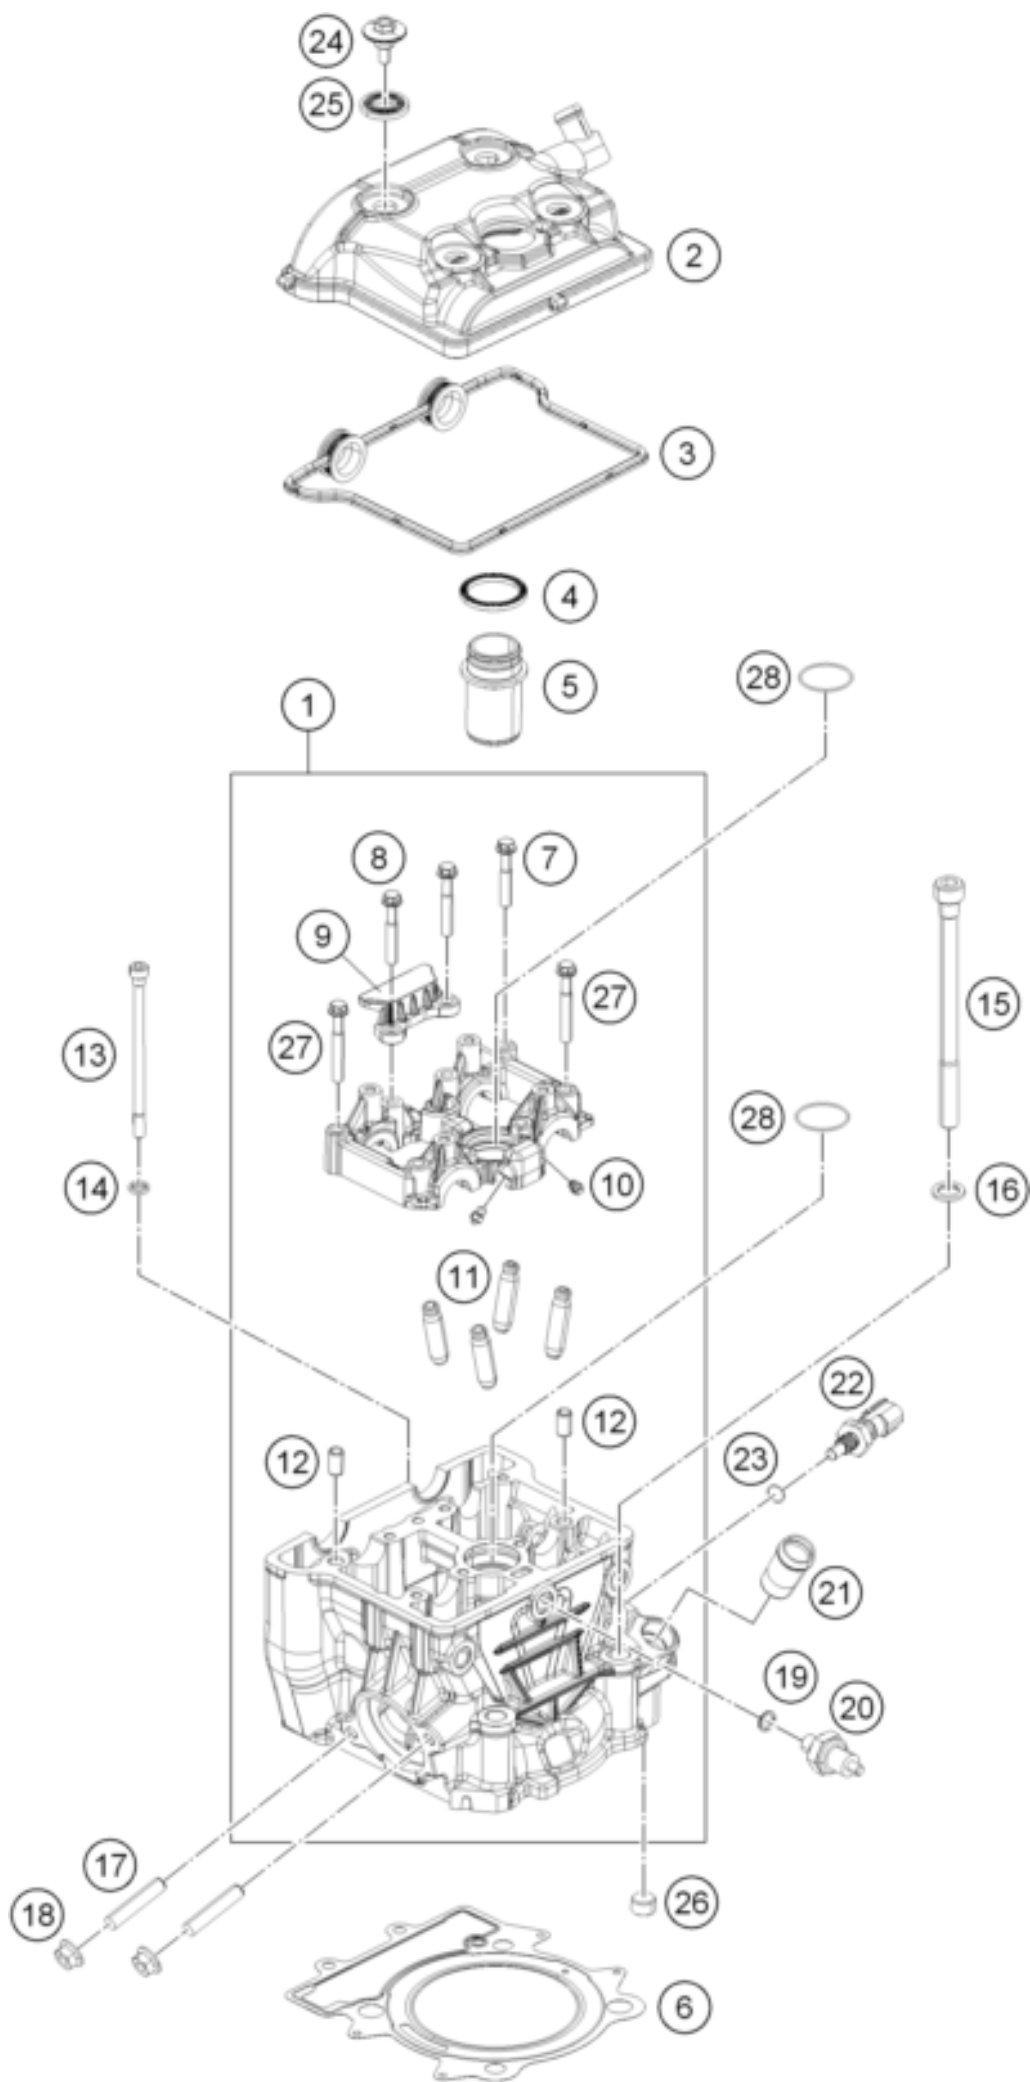

RC 390, black - B.D. 2018 <2018><AU><F5360R1>  
CYLINDER HEAD  
49970

---

Pos	Part Number	Description	Additional Text	Quantity
1	93836020033	Head Cylinder with Camholder		1.00
2	93836052000	Valve mechanism cover compl.		1.00
3	93836053000	Gasket rubber		1.00
4	90236054000	GASKET SPARK PLUG SHAFT		1.00
5	90236074000	SPARK PLUG SHAFT		1.00
6	93830036000	Gasket Cylinder Head		1.00
7	J025060359	Hexagon screw M6X35		4.00
8	J025060453	HH COLLAR SCREW M6X45		2.00
9	90236018000	CHAIN GUIDE TOP		1.00
10	90130064000	OIL JET		4.00
11	90236025000	VALVE GUIDE		4.00
12	90130024000	PIN DOWEL 8X6,4X14MM		2.00
13	J912061023	SOCKET HEAD SCREW M6X102		2.00
14	J125070003	WASHER 7X11X2		2.00
15	J912101449	SOCKET HEAD SCREW M10X144		4.00
16	J125110003	WASHER 11,2X18X2		4.00
17	90136020001	STUD M8		2.00
18	90136038000	FLANGED NUT M8 H7,5 WS12		2.00
19	90138091001	O-RING		1.00
20	90138091000	OIL PRESSURE SENSOR		1.00
21	90235019000	PIPE COOLANT		1.00
22	90135047000	TEMPERATURE SENSOR		1.00
23	90135047001	O-RING		1.00
24	90136052020	VALVE COVER SCREW		4.00
25	90136052010	DECOUPLING ELEMENT		4.00
26	90236024000	PLUG		1.00
27	J025060401	HH COLLAR SCREW M6X40		2.00
28	J770029819	O-RING 29,8X1,9		2.00