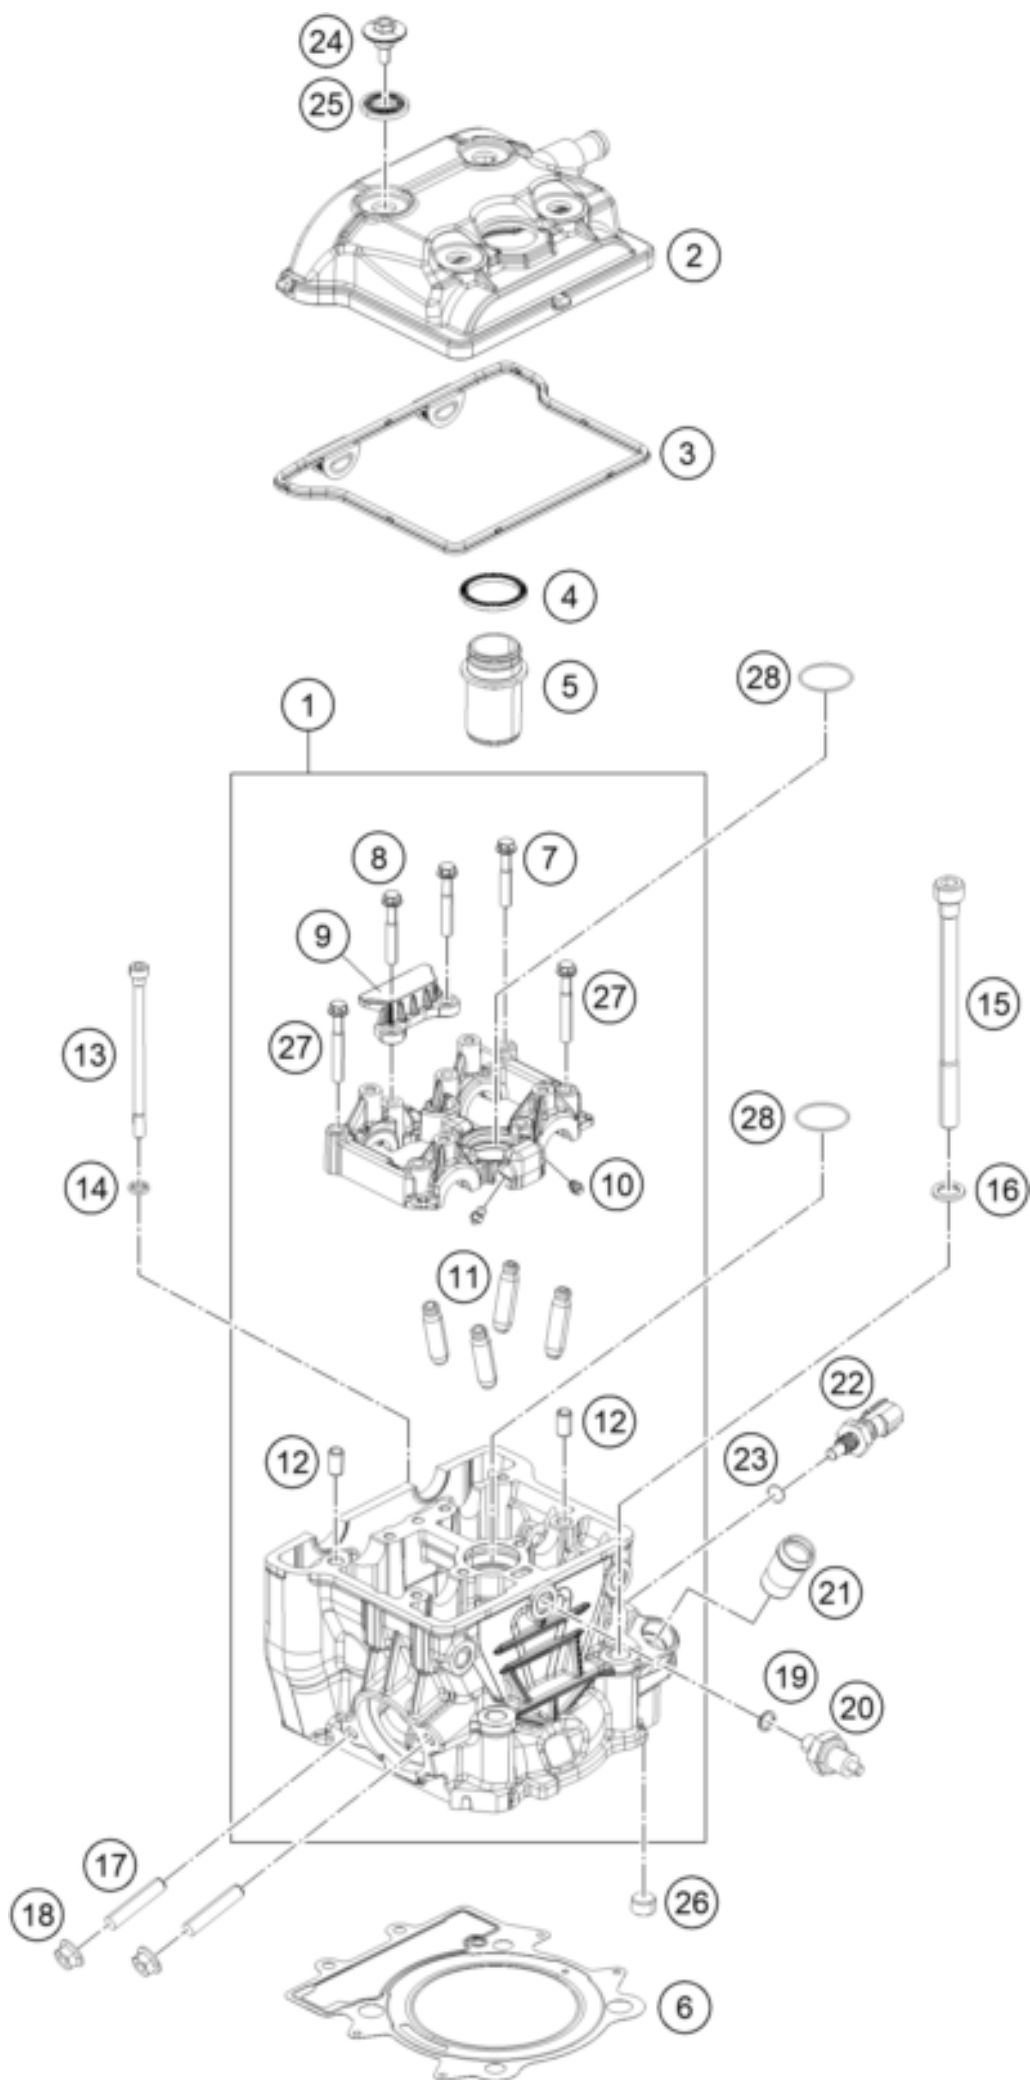

250 Duke, orange 2018 <2018><CN><F4287R1>
CYLINDER HEAD
49969

Pos	Part Number	Description	Additional Text	Quantity
1	91236020033	CYLINDER HEAD CPL.		1.00
2	93336052100	Valve mechanism cover cmpl.		1.00
3	93836053000	Gasket rubber		1.00
4	90236054000	GASKET SPARK PLUG SHAFT		1.00
5	90236074000	SPARK PLUG SHAFT		1.00
6	91230036000	GASKET CYLINDER HEAD		1.00
7	J025060356	HH-COLLAR SCREW M6X35 WS8		4.00
8	J025060453	HH COLLAR SCREW M6X45		2.00
9	90236018000	CHAIN GUIDE TOP		1.00
10	90130064000	OIL JET		4.00
11	90236025000	VALVE GUIDE		4.00
12	90130024000	PIN DOWEL 8X6,4X14MM	14mm length	2.00
13	J912061023	SOCKET HEAD SCREW M6X102		2.00
14	J125070003	WASHER 7X11X2		2.00
15	J912101449	SOCKET HEAD SCREW M10X144		4.00
16	J125110003	WASHER 11,2X18X2		4.00
17	90136020001	STUD M8		2.00
18	90136038000	FLANGED NUT M8 H7,5 WS12		2.00
19	90138091001	O-RING		1.00
20	90138091000	OIL PRESSURE SENSOR		1.00
21	90235019000	PIPE COOLANT		1.00
22	90135047000	TEMPERATURE SENSOR		1.00
23	J770000817800	O-ring 7.65x1.78		1.00
24	90136052020	VALVE COVER SCREW		4.00
25	90136052010	DECOUPLING ELEMENT		4.00
26	90236024000	PLUG		1.00
27	J025060401	HH COLLAR SCREW M6X40		2.00
28	J770029819	O-RING 29,8X1,9		2.00