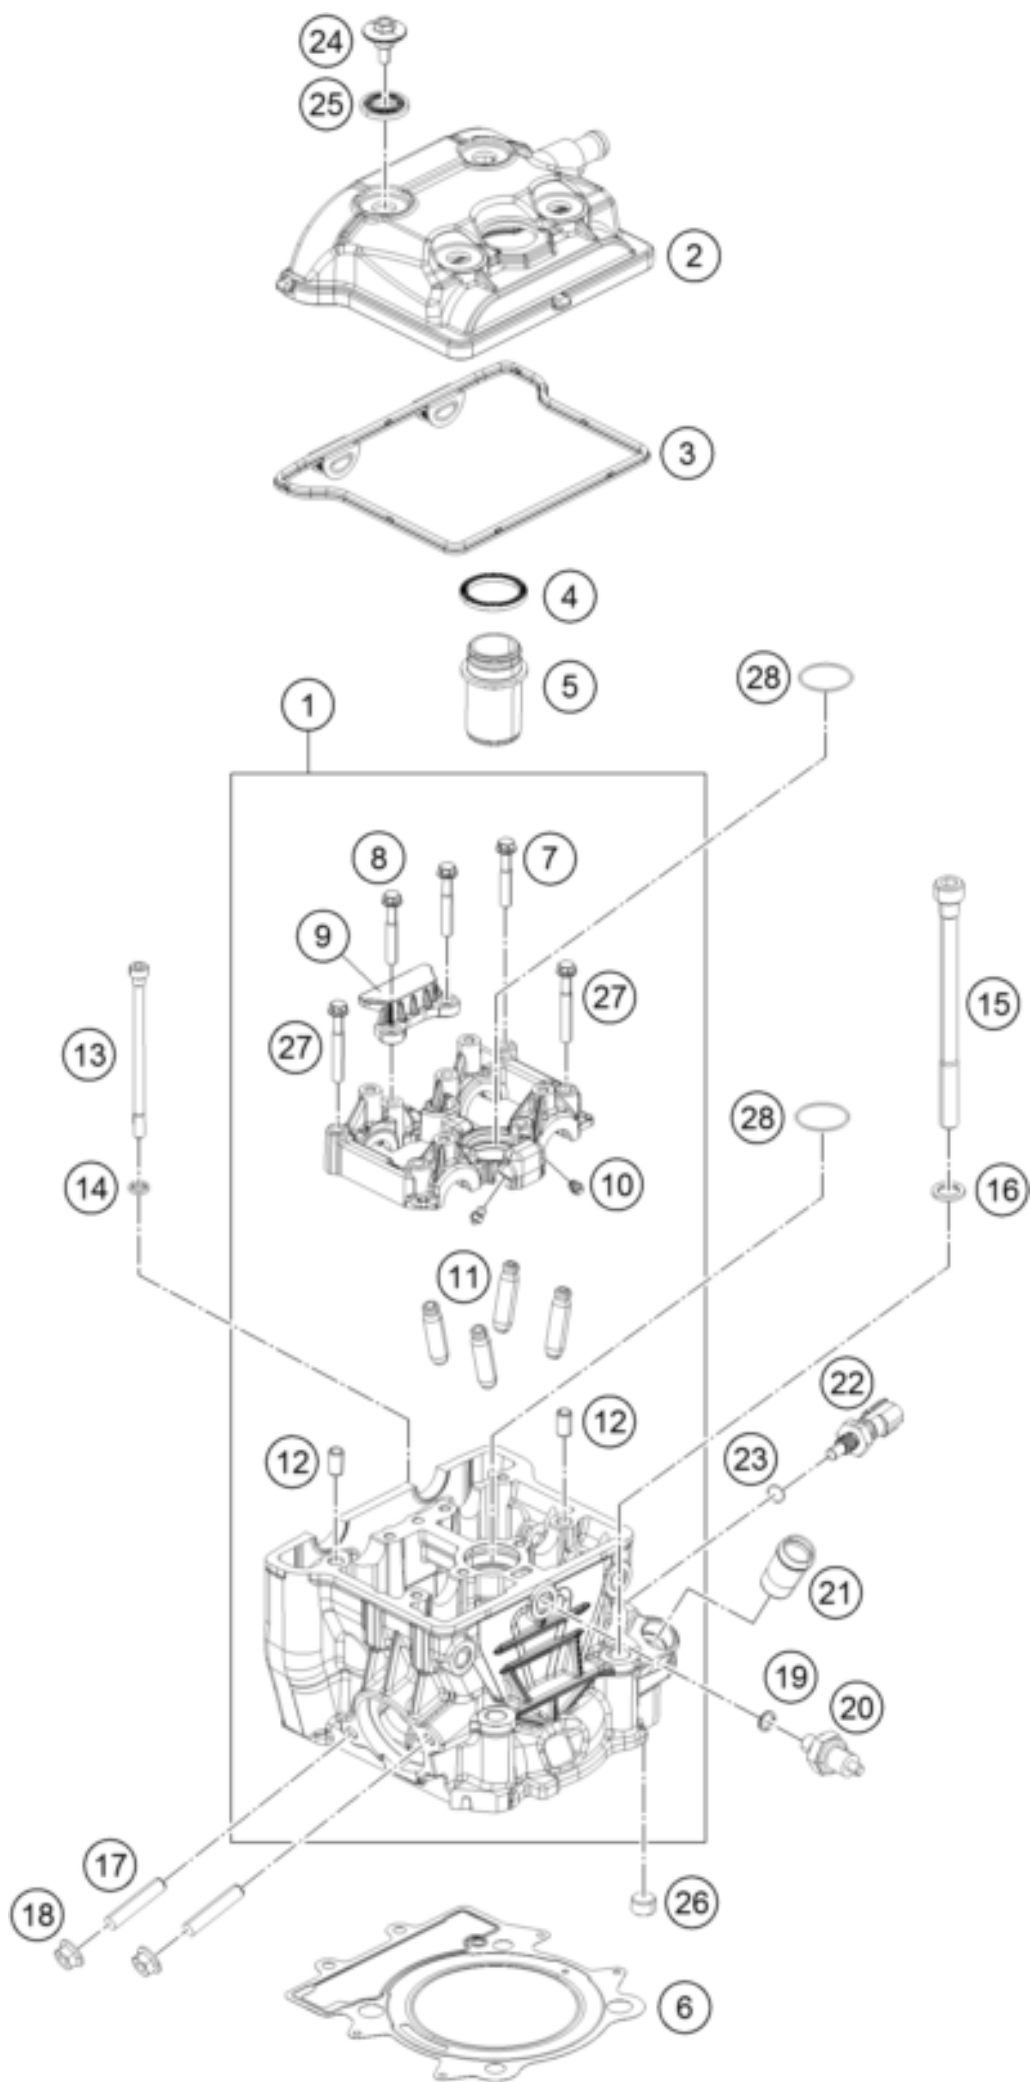

250 Duke, orange w/o ABS-B.D. 2018 <2018><EU><F4203R3>  
CYLINDER HEAD  
49969

---

Pos	Part Number	Description	Additional Text	Quantity
1	91236020033	CYLINDER HEAD CPL.		1.00
2	93336052100	Valve mechanism cover cmpl.		1.00
3	93836053000	Gasket rubber		1.00
4	90236054000	GASKET SPARK PLUG SHAFT		1.00
5	90236074000	SPARK PLUG SHAFT		1.00
6	91230036000	GASKET CYLINDER HEAD		1.00
7	J025060356	HH-COLLAR SCREW M6X35 WS8		4.00
8	J025060453	HH COLLAR SCREW M6X45		2.00
9	90236018000	CHAIN GUIDE TOP		1.00
10	90130064000	OIL JET		4.00
11	90236025000	VALVE GUIDE		4.00
12	90130024000	PIN DOWEL 8X6,4X14MM		2.00
13	J912061023	SOCKET HEAD SCREW M6X102		2.00
14	J125070003	WASHER 7X11X2		2.00
15	J912101449	SOCKET HEAD SCREW M10X144		4.00
16	J125110003	WASHER 11,2X18X2		4.00
17	90136020001	STUD M8		2.00
18	90136038000	FLANGED NUT M8 H7,5 WS12		2.00
19	90138091001	O-RING		1.00
20	90138091000	OIL PRESSURE SENSOR		1.00
21	90235019000	PIPE COOLANT		1.00
22	90135047000	TEMPERATURE SENSOR		1.00
23	90135047001	O-RING		1.00
24	90136052020	VALVE COVER SCREW		4.00
25	90136052010	DECOUPLING ELEMENT		4.00
26	90236024000	PLUG		1.00
27	J025060401	HH COLLAR SCREW M6X40		2.00
28	J770029819	O-RING 29,8X1,9		2.00