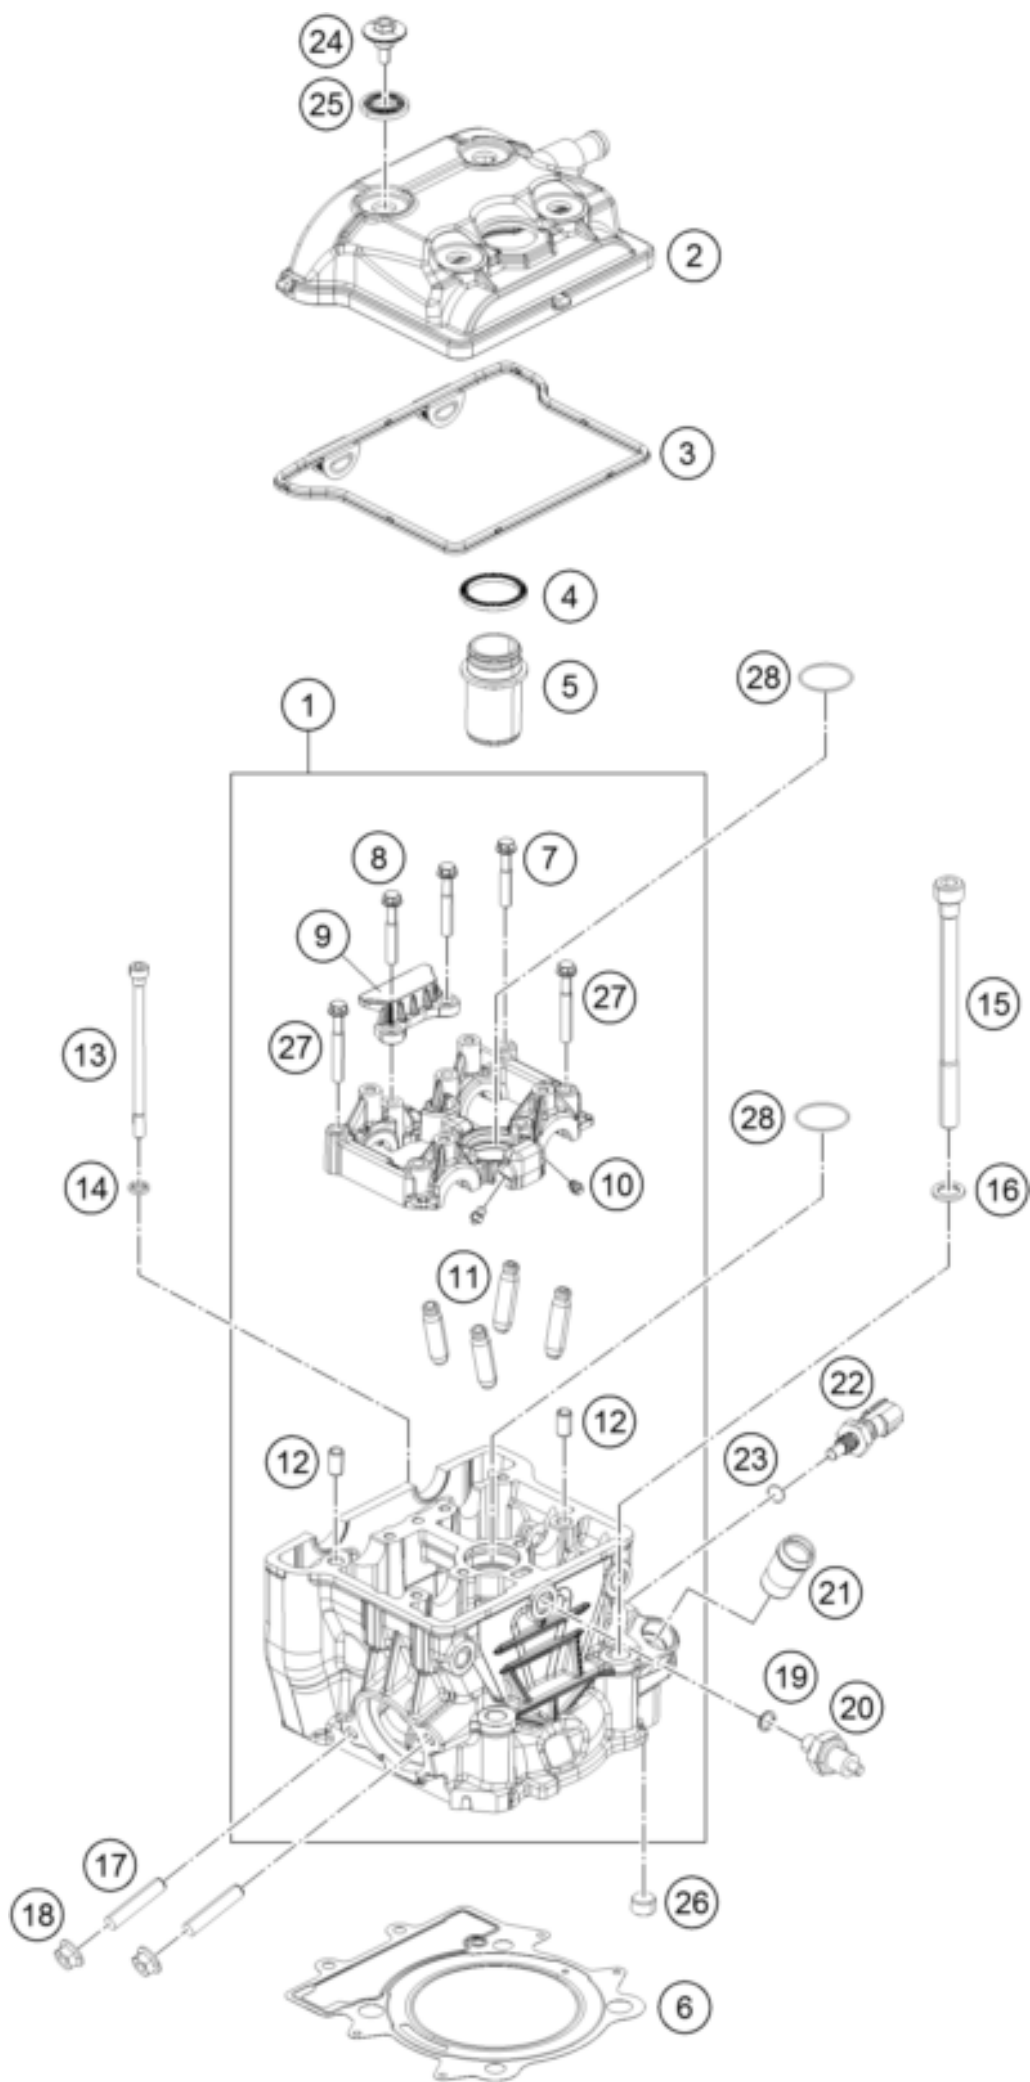

390 DUKE, white - CKD 2021 <2021><CO><F4341U2>  
CYLINDER HEAD  
49968

---

Pos	Part Number	Description	Additional Text	Quantity
1	93836020033	Head Cylinder with Camholder		1.00
2	93336052100	Valve mechanism cover compl.		1.00
3	93836053000	Gasket rubber		1.00
4	90236054000	GASKET SPARK PLUG SHAFT		1.00
5	90236074000	SPARK PLUG SHAFT		1.00
6	93830036000	Gasket Cylinder Head		1.00
7	J025060359	Hexagon screw M6X35		4.00
8	J025060453	HH COLLAR SCREW M6X45		2.00
9	90236018000	CHAIN GUIDE TOP		1.00
10	90130064000	OIL JET		4.00
11	90236025000	VALVE GUIDE		4.00
12	90130024000	PIN DOWEL 8X6,4X14MM		2.00
13	J912061026	intake funnel		2.00
14	J125070003	WASHER 7X11X2		2.00
15	J912101449	SOCKET HEAD SCREW M10X144		4.00
16	J125110003	WASHER 11,2X18X2		4.00
17	90136020001	STUD M8		2.00
18	90136038000	FLANGED NUT M8 H7,5 WS12		2.00
19	90138091001	O-RING		1.00
20	90138091000	OIL PRESSURE SENSOR		1.00
21	90235019000	PIPE COOLANT		1.00
22	90135047000	TEMPERATURE SENSOR		1.00
23	90135047001	O-RING		1.00
24	90136052020	VALVE COVER SCREW		4.00
25	90136052010	DECOUPLING ELEMENT		4.00
26	90236024000	PLUG		1.00
27	J025060401	HH COLLAR SCREW M6X40		2.00
28	J770029819	O-RING 29,8X1,9		2.00