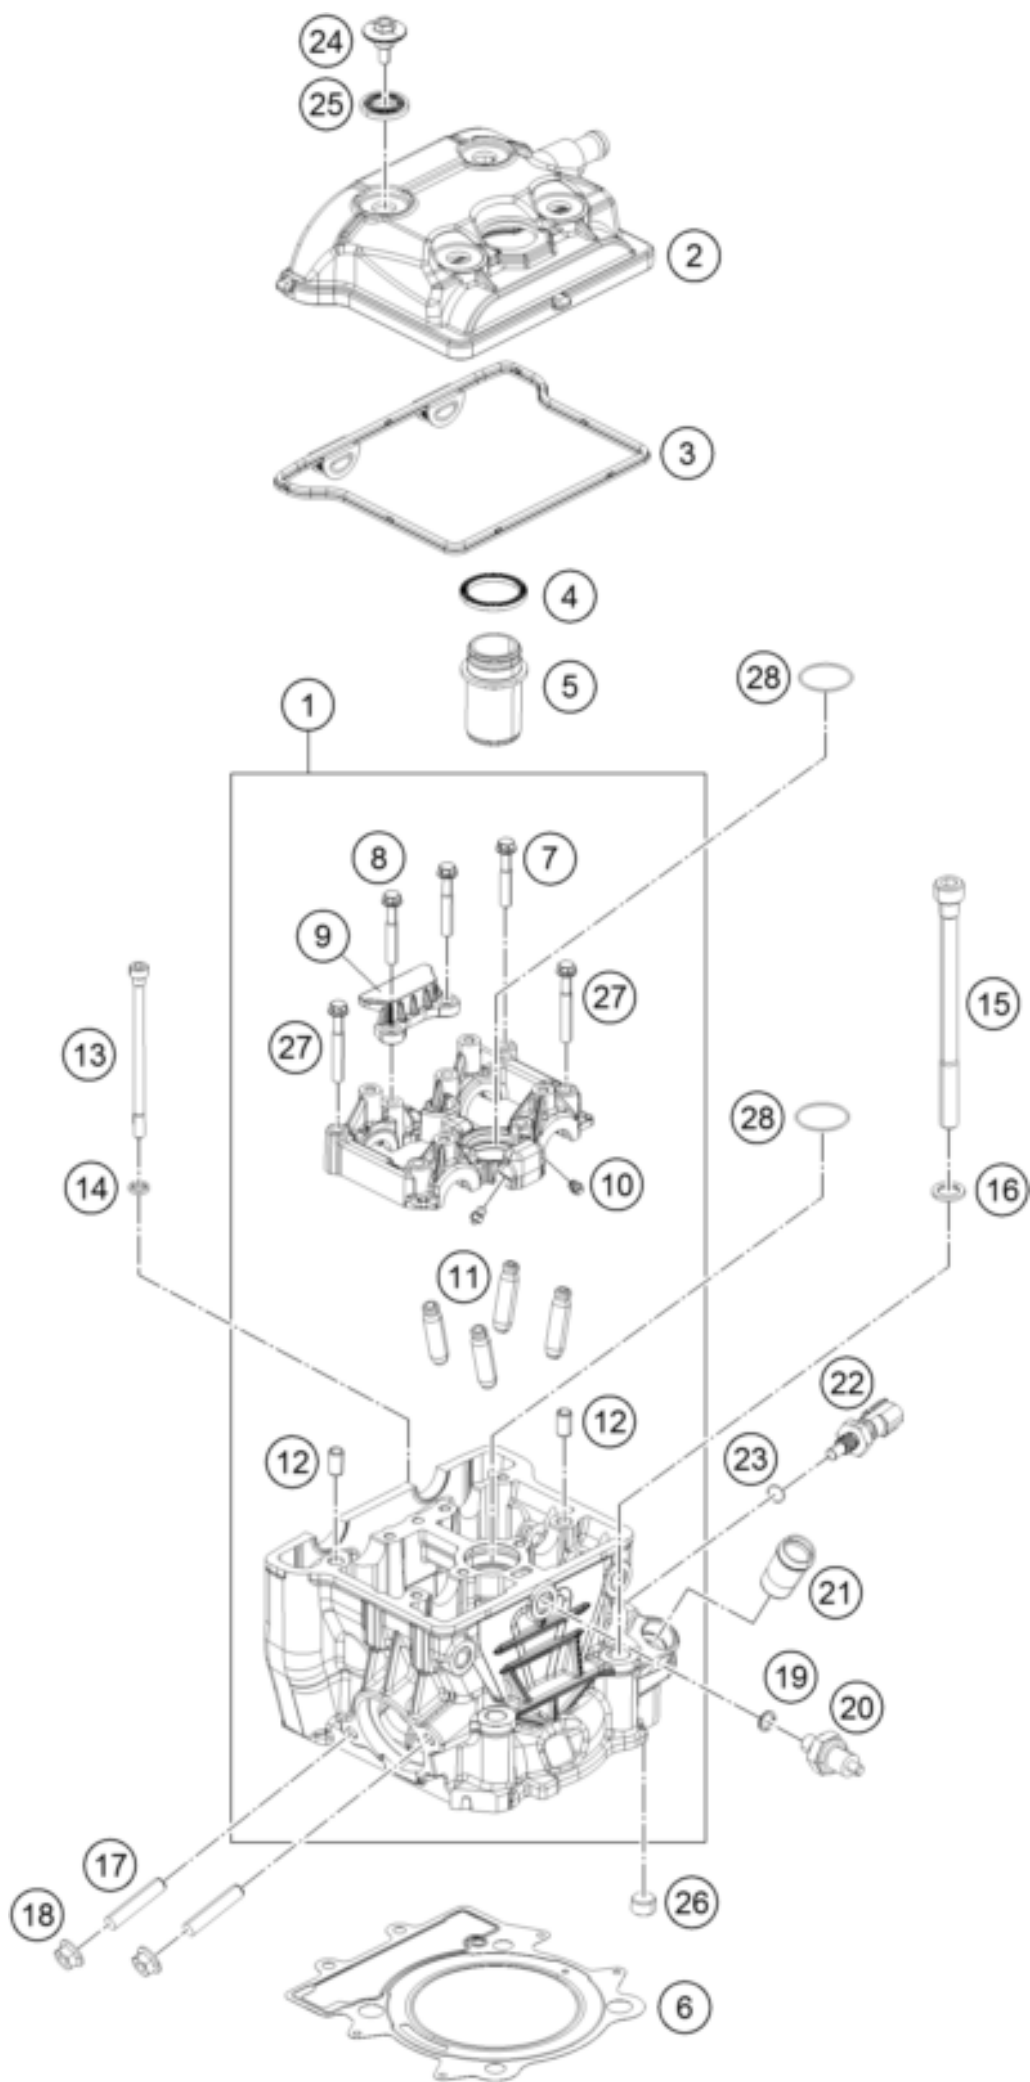

390 Duke, orange, - CKD 2019 <2019><PH><F4382S1>
CYLINDER HEAD
49968

Pos	Part Number	Description	Additional Text	Quantity
1	93836020033	Head Cylinder with Camholder		1.00
2	93336052100	Valve mechanism cover cmpl.		1.00
3	93836053000	Gasket rubber		1.00
4	90236054000	GASKET SPARK PLUG SHAFT		1.00
5	90236074000	SPARK PLUG SHAFT		1.00
6	93830036000	Gasket Cylinder Head		1.00
7	J025060359	Hexagon screw M6X35		4.00
8	J025060453	HH COLLAR SCREW M6X45		2.00
9	90236018000	CHAIN GUIDE TOP		1.00
10	90130064000	OIL JET		4.00
11	90236025000	VALVE GUIDE		4.00
12	90130024000	PIN DOWEL 8X6,4X14MM	14mm length	2.00
12	J800000601002	Dowel 8x6.3x10	10mm length	2.00
13	J912061026	intake funnel		2.00
14	J125070003	WASHER 7X11X2		2.00
15	J912101449	SOCKET HEAD SCREW M10X144		4.00
16	J125110003	WASHER 11,2X18X2		4.00
17	90136020001	STUD M8		2.00
18	90136038000	FLANGED NUT M8 H7,5 WS12		2.00
19	90138091001	O-RING		1.00
20	90138091000	OIL PRESSURE SENSOR		1.00
21	90235019000	PIPE COOLANT		1.00
22	90135047000	TEMPERATURE SENSOR		1.00
23	J770000817800	O-ring 7.65x1.78		1.00
24	90136052020	VALVE COVER SCREW		4.00
25	90136052010	DECOUPLING ELEMENT		4.00
26	90236024000	PLUG		1.00
27	J025060401	HH COLLAR SCREW M6X40		2.00
28	J770029819	O-RING 29,8X1,9		2.00