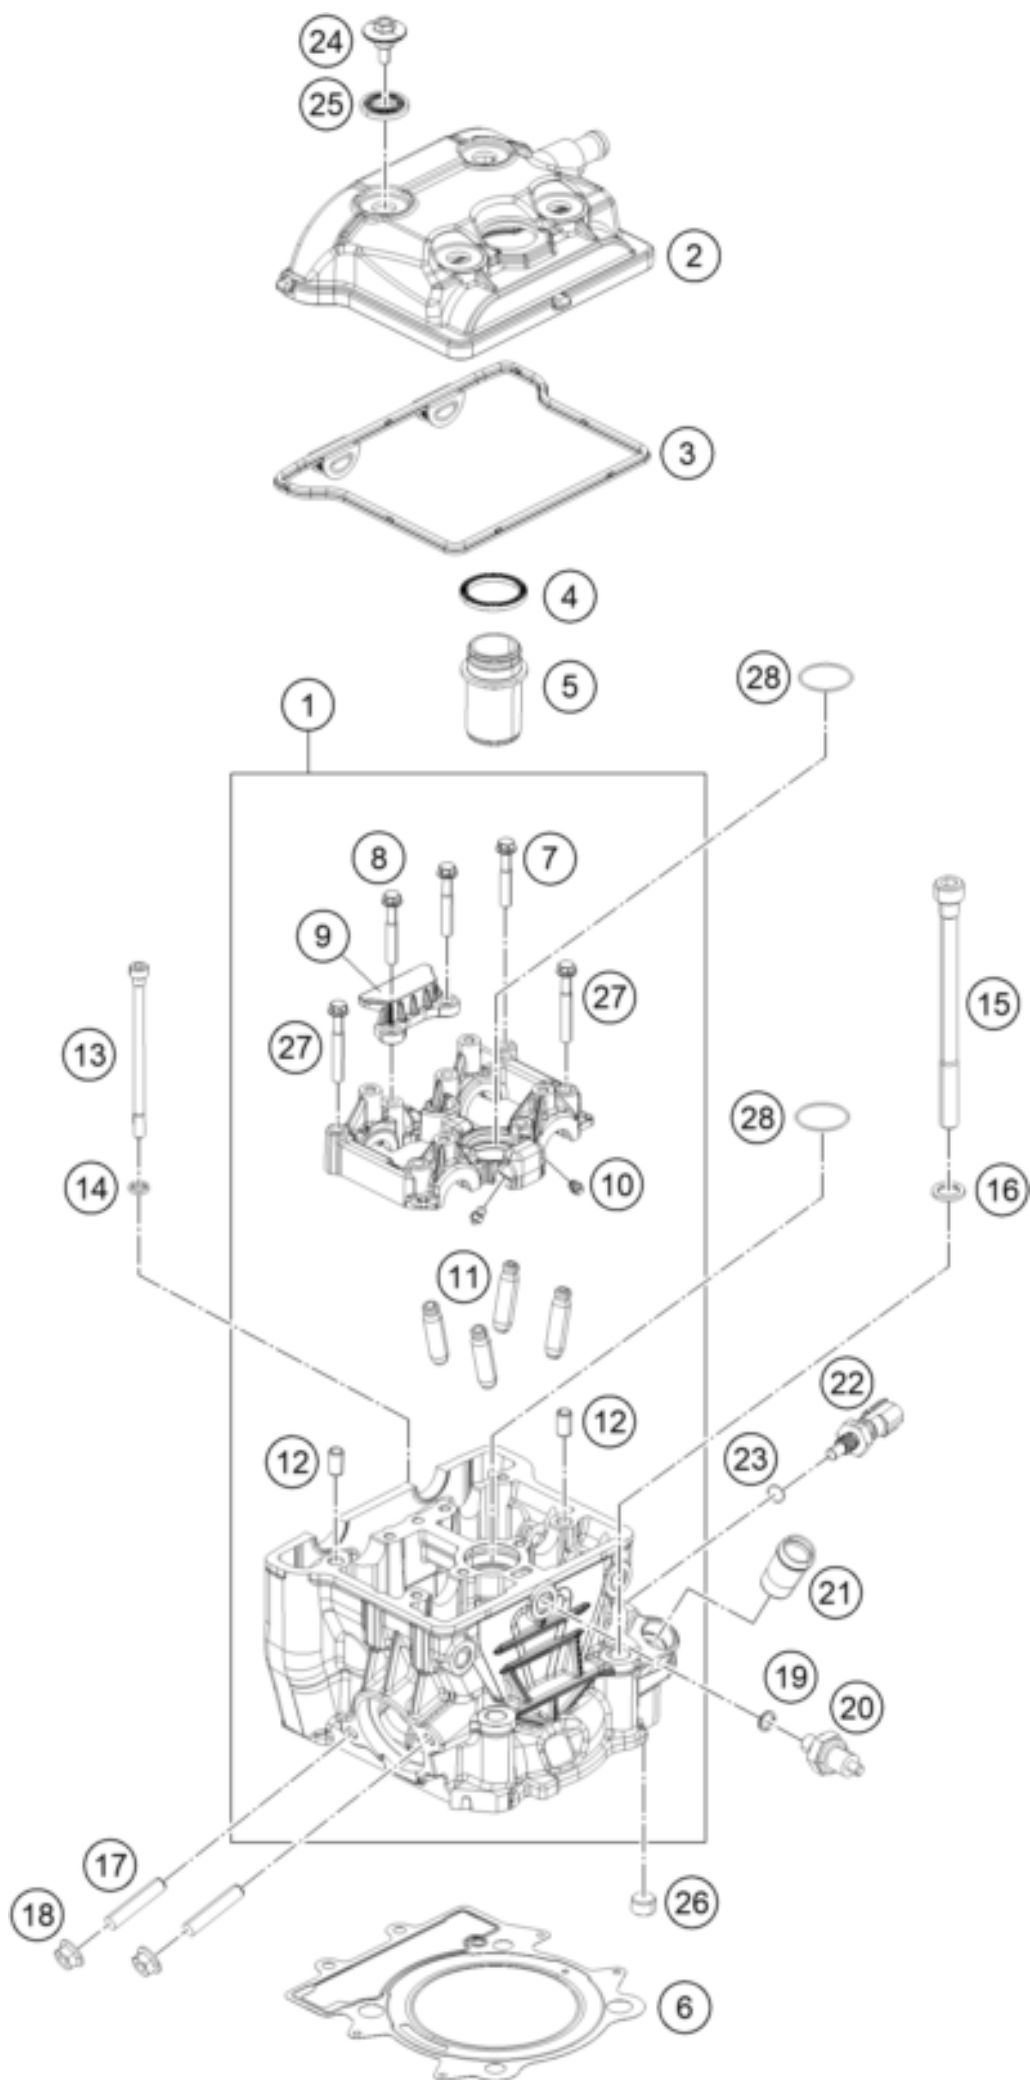

390 Duke, orange - CKD 2018 <2018><CO><F4341R1>
CYLINDER HEAD
49968

Pos	Part Number	Description	Additional Text	Quantity
1	93836020033	Head Cylinder with Camholder		1.00
2	93336052100	Valve mechanism cover cmpl.		1.00
3	93836053000	Gasket rubber		1.00
4	90236054000	GASKET SPARK PLUG SHAFT		1.00
5	90236074000	SPARK PLUG SHAFT		1.00
6	93830036000	Gasket Cylinder Head		1.00
7	J025060359	Hexagon screw M6X35		4.00
8	J025060453	HH COLLAR SCREW M6X45		2.00
9	90236018000	CHAIN GUIDE TOP		1.00
10	90130064000	OIL JET		4.00
11	90236025000	VALVE GUIDE		4.00
12	90130024000	PIN DOWEL 8X6,4X14MM	14mm length	2.00
12	J800000601002	Dowel 8x6.3x10	10mm length	2.00
13	J912061026	intake funnel		2.00
14	J125070003	WASHER 7X11X2		2.00
15	J912101449	SOCKET HEAD SCREW M10X144		4.00
16	J125110003	WASHER 11,2X18X2		4.00
17	90136020001	STUD M8		2.00
18	90136038000	FLANGED NUT M8 H7,5 WS12		2.00
19	90138091001	O-RING		1.00
20	90138091000	OIL PRESSURE SENSOR		1.00
21	90235019000	PIPE COOLANT		1.00
22	90135047000	TEMPERATURE SENSOR		1.00
23	J770000817800	O-ring 7.65x1.78		1.00
24	90136052020	VALVE COVER SCREW		4.00
25	90136052010	DECOUPLING ELEMENT		4.00
26	90236024000	PLUG		1.00
27	J025060401	HH COLLAR SCREW M6X40		2.00
28	J770029819	O-RING 29,8X1,9		2.00