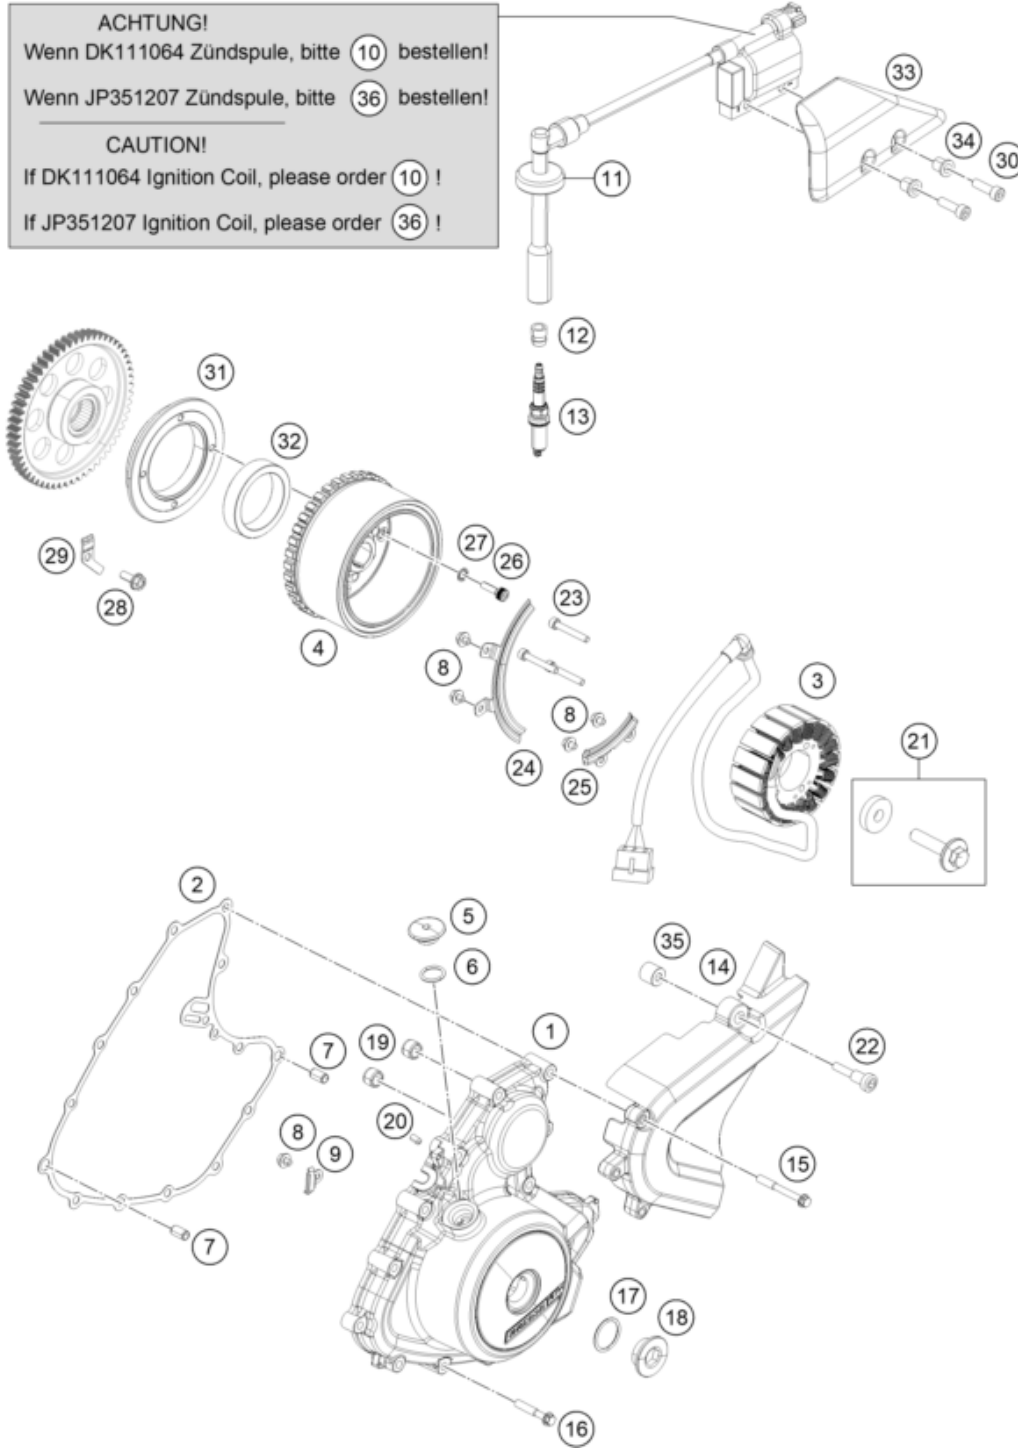

ACHTUNG!
Wenn DK111064 Zündspule, bitte **10** bestellen!
Wenn JP351207 Zündspule, bitte **36** bestellen!

CAUTION!
If DK111064 Ignition Coil, please order **10** !
If JP351207 Ignition Coil, please order **36** !

Pos	Part Number	Description	Additional Text	Quantity
1	93730002010	cover magneto-plug		1.00
2	93730040000	GASKET IGNITION COVER		1.00
3	93739004000	Stator cpl.		1.00
4	90839005000	ROTOR CPL.		1.00
5	90139010000	PLUG		1.00
6	J770015824	O-RING 15,8X2,4		1.00
7	90130024000	PIN DOWEL 8X6,4X14MM		2.00
8	J025050081	Hex collar screw M5X8		5.00
9	90230062000	BRACKET HARNESS MAGNETO		1.00
10	90239006044	ignition coil cpl. with plug		1.00
11	90239090001	RUBBER GASKET SPARK PLUG		1.00

12	90139093001	RUBBER GASKET SPARK PLUG	1.00
13	90239093000	SPARK PLUG M12X1,25	1.00
14	90230060002	front sprocket cover	1.00
15	J025060500	FLANGED BOLT M6X50 WS8	3.00
16	J025060353	Hex collar screw M6X35	12.00
17	J770024015	O-RING 24X2,5	1.00
18	90230094000	PLUG SCREW M24X1,5	1.00
19	90240018000	BUSH STARTER SHAFT	2.00
20	90230066300	OIL NOZZLE	1.00
21	90239005050	ROTOR SCREW CPL.	1.00
22	93003082000	Bolt socket M6X1XL22 BLK stepe	1.00
23	J912050353S	AH SCREW M5X35 SELF LOCKING	3.00
24	90230058000	PLATE HARNESS MAGNETO	1.00
25	93730059000	PLATE HARNESS 2	1.00
26	90130001001	SOCKET HEAD SCREW M6X20	4.00
27	90130001002	TOOTHED LOCK WASHER	4.00
28	J028060164	BOLT FLANGE M6X16	1.00
29	90240020002	RETAINER GEAR STARTER	1.00
30	J912060353	Hexagon screw M6X35	2.00
31	90130001000	SUPPORT FREEWHEEL CLUTCH	1.00
32	90140026000	FREEWHEEL CLUTCH	1.00
33	93039010000	cover ingition coil	1.00
34	93039011000	sleeve cover ignition coil	2.00
35	93003081000	Distance bushing sprocket cove	1.00
36	93339006033	Ignision coil cml.	1.00