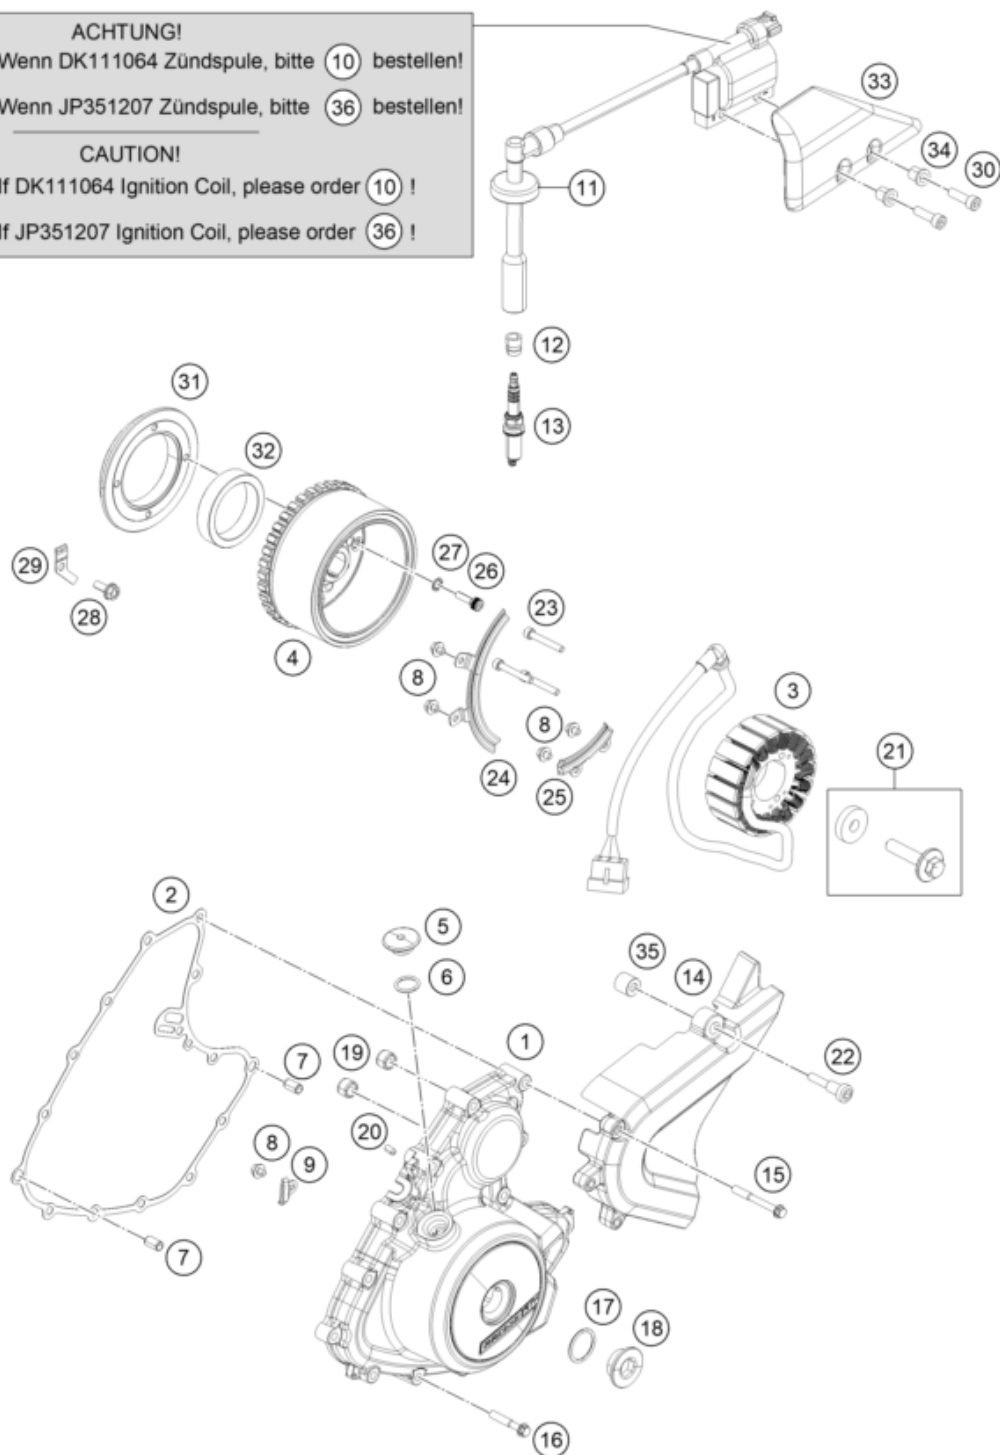

ACHTUNG!
 Wenn DK111064 Zündspule, bitte **10** bestellen!
 Wenn JP351207 Zündspule, bitte **36** bestellen!
CAUTION!
 If DK111064 Ignition Coil, please order **10** !
 If JP351207 Ignition Coil, please order **36** !

Pos	Part Number	Description	Additional Text	Quantity
1	93730002010	cover magneto-plug		1.00
2	93730040000	GASKET IGNITION COVER		1.00
3	93739004000	Stator cpl.		1.00
4	90839005000	ROTOR CPL.		1.00
5	90139010000	PLUG		1.00
6	J770015824	O-RING 15,8X2,4		1.00
7	90130024000	PIN DOWEL 8X6,4X14MM	14mm length	2.00
8	J025050081	Hex collar screw M5X8		5.00
9	90230062000	BRACKET HARNESS MAGNETO		1.00
10	90239006044	ignition coil cpl. with plug		1.00
11	90239090001	RUBBER GASKET SPARK PLUG		1.00

12	90139093001	RUBBER GASKET SPARK PLUG	1.00
13	90239093000	SPARK PLUG M12X1,25	1.00
14	90230060002	front sprocket cover	1.00
15	J025060500	FLANGED BOLT M6X50 WS8	3.00
16	J025060353	Hex collar screw M6X35	12.00
17	J770024015	O-RING 24X2,5	1.00
18	90230094000	PLUG SCREW M24X1,5	1.00
19	90240018000	BUSH STARTER SHAFT	2.00
20	90230066300	OIL NOZZLE	1.00
21	90239005050	ROTOR SCREW CPL.	1.00
22	93003082000	Bolt socket M6X1XL22 BLK stepe	1.00
23	J912050353S	AH SCREW M5X35 SELF LOCKING	3.00
24	90230058000	PLATE HARNESS MAGNETO	1.00
25	93730059000	PLATE HARNESS 2	1.00
26	90130001001	SOCKET HEAD SCREW M6X20	4.00
27	90130001002	TOOTHED LOCK WASHER	4.00
28	J028060164	BOLT FLANGE M6X16	1.00
29	90240020002	RETAINER GEAR STARTER	1.00
30	J912060353	Hexagon screw M6X35	2.00
31	90130001000	SUPPORT FREEWHEEL CLUTCH	1.00
32	90140026000	FREEWHEEL CLUTCH	1.00
33	93039010000	cover ingition coil	1.00
34	93039011000	sleeve cover ignition coil	2.00
35	93003081000	Distance bushing sprocket cove	1.00
36	93339006033	Ignision coil cml.	1.00