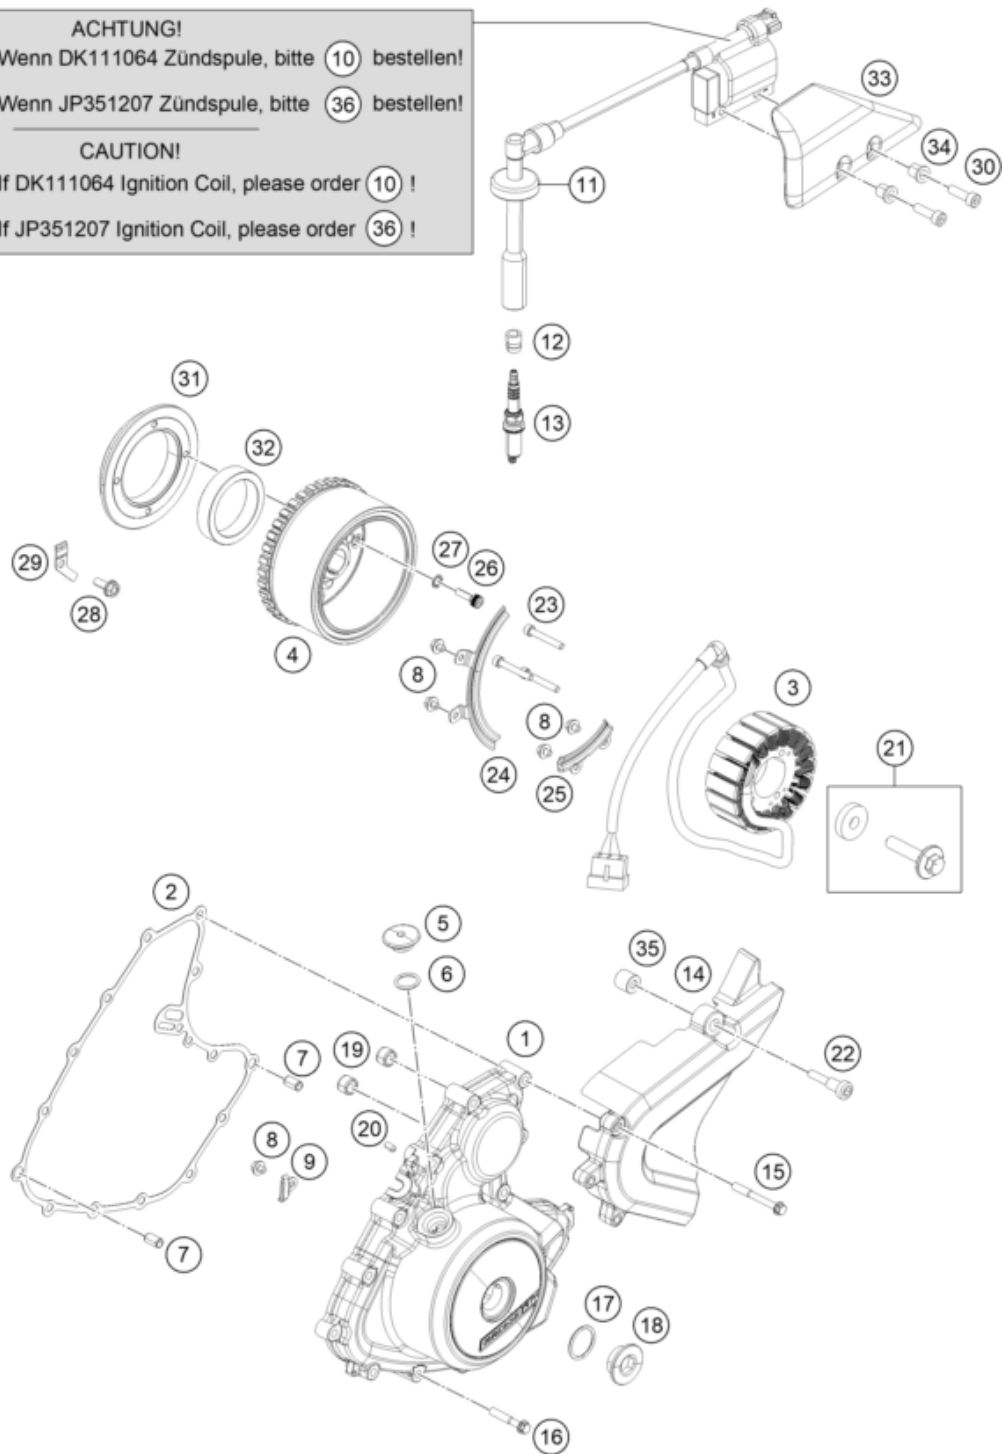

ACHTUNG!
Wenn DK111064 Zündspule, bitte **10** bestellen!
Wenn JP351207 Zündspule, bitte **36** bestellen!

CAUTION!
If DK111064 Ignition Coil, please order **10** !
If JP351207 Ignition Coil, please order **36** !

Pos	Part Number	Description	Additional Text	Quantity
1	93730002010	cover magneto-plug		1.00
2	93730040000	GASKET IGNITION COVER		1.00
3	93739004000	Stator cpl.		1.00
4	90839005000	ROTOR CPL.		1.00
5	90139010000	PLUG		1.00
6	J770015824	O-RING 15,8X2,4		1.00
7	90130024000	PIN DOWEL 8X6,4X14MM	14mm length	2.00
8	J025050081	Hex collar screw M5X8		5.00
9	90230062000	BRACKET HARNESS MAGNETO		1.00
10	90239006044	ignition coil cpl. with plug		1.00
11	90239090001	RUBBER GASKET SPARK PLUG		1.00

12	90139093001	RUBBER GASKET SPARK PLUG	1.00
13	90239093000	SPARK PLUG M12X1,25	1.00
14	90230060002	front sprocket cover	1.00
15	J025060500	FLANGED BOLT M6X50 WS8	3.00
16	J025060353	Hex collar screw M6X35	12.00
17	J770024015	O-RING 24X2,5	1.00
18	90230094000	PLUG SCREW M24X1,5	1.00
19	90240018000	BUSH STARTER SHAFT	2.00
20	90230066300	OIL NOZZLE	1.00
21	90239005050	ROTOR SCREW CPL.	1.00
22	93003082000	Bolt socket M6X1XL22 BLK stepe	1.00
23	J912050353S	AH SCREW M5X35 SELF LOCKING	3.00
24	90230058000	PLATE HARNESS MAGNETO	1.00
25	93730059000	PLATE HARNESS 2	1.00
26	90130001001	SOCKET HEAD SCREW M6X20	4.00
27	90130001002	TOOTHED LOCK WASHER	4.00
28	J028060164	BOLT FLANGE M6X16	1.00
29	90240020002	RETAINER GEAR STARTER	1.00
30	J912060353	Hexagon screw M6X35	2.00
31	90130001000	SUPPORT FREEWHEEL CLUTCH	1.00
32	90140026000	FREEWHEEL CLUTCH	1.00
33	93039010000	cover ingition coil	1.00
34	93039011000	sleeve cover ignition coil	2.00
35	93003081000	Distance bushing sprocket cove	1.00
36	93339006033	Ignision coil cml.	1.00