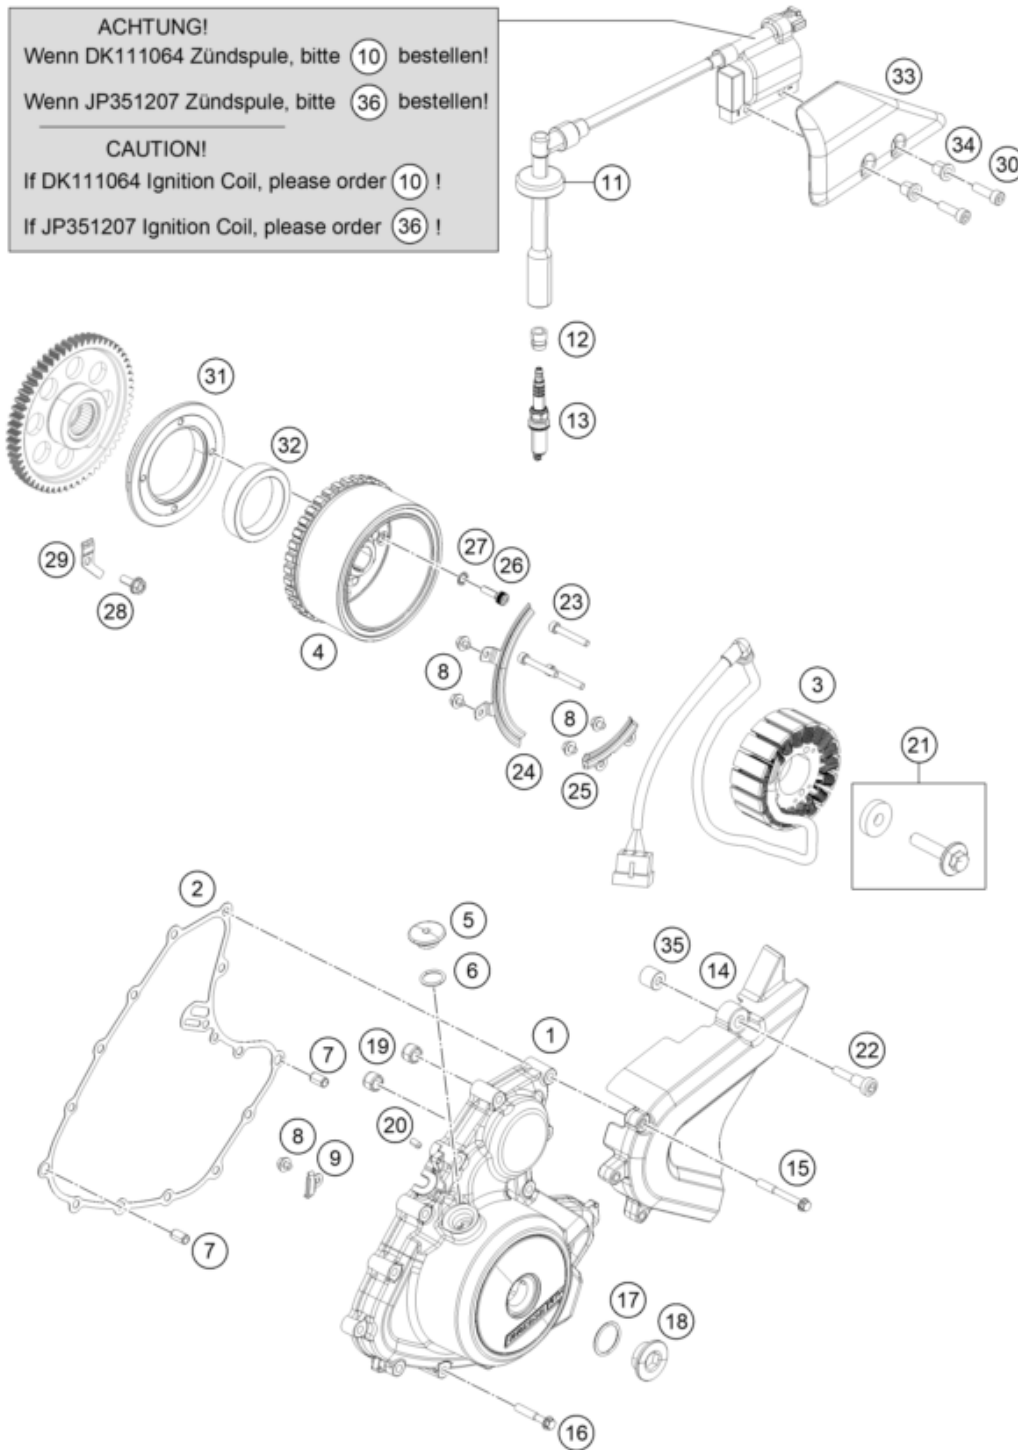

**ACHTUNG!**  
Wenn DK111064 Zündspule, bitte **10** bestellen!  
Wenn JP351207 Zündspule, bitte **36** bestellen!

**CAUTION!**  
If DK111064 Ignition Coil, please order **10** !  
If JP351207 Ignition Coil, please order **36** !

Pos	Part Number	Description	Additional Text	Quantity
1	93730002010	cover magneto-plug		1.00
2	93730040000	GASKET IGNITION COVER		1.00
3	93739004000	Stator cpl.		1.00
4	90839005000	ROTOR CPL.		1.00
5	90139010000	PLUG		1.00
6	J770015824	O-RING 15,8X2,4		1.00
7	90130024000	PIN DOWEL 8X6,4X14MM		2.00
8	J025050081	Hex collar screw M5X8		5.00
9	90230062000	BRACKET HARNESS MAGNETO		1.00
10	90239006044	ignition coil cpl. with plug		1.00
11	90239090001	RUBBER GASKET SPARK PLUG		1.00

12	90139093001	RUBBER GASKET SPARK PLUG	1.00
13	90239093000	SPARK PLUG M12X1,25	1.00
14	90230060002	front sprocket cover	1.00
15	J025060500	FLANGED BOLT M6X50 WS8	3.00
16	J025060353	Hex collar screw M6X35	12.00
17	J770024015	O-RING 24X2,5	1.00
18	90230094000	PLUG SCREW M24X1,5	1.00
19	90240018000	BUSH STARTER SHAFT	2.00
20	90230066300	OIL NOZZLE	1.00
21	90239005050	ROTOR SCREW CPL.	1.00
22	93003082000	Bolt socket M6X1XL22 BLK stepe	1.00
23	J912050353S	AH SCREW M5X35 SELF LOCKING	3.00
24	90230058000	PLATE HARNESS MAGNETO	1.00
25	93730059000	PLATE HARNESS 2	1.00
26	90130001001	SOCKET HEAD SCREW M6X20	4.00
27	90130001002	TOOTHED LOCK WASHER	4.00
28	J028060164	BOLT FLANGE M6X16	1.00
29	90240020002	RETAINER GEAR STARTER	1.00
30	J912060353	Hexagon screw M6X35	2.00
31	90130001000	SUPPORT FREEWHEEL CLUTCH	1.00
32	90140026000	FREEWHEEL CLUTCH	1.00
33	93039010000	cover ingition coil	1.00
34	93039011000	sleeve cover ignition coil	2.00
35	93003081000	Distance bushing sprocket cove	1.00
36	93339006033	Ignision coil cml.	1.00