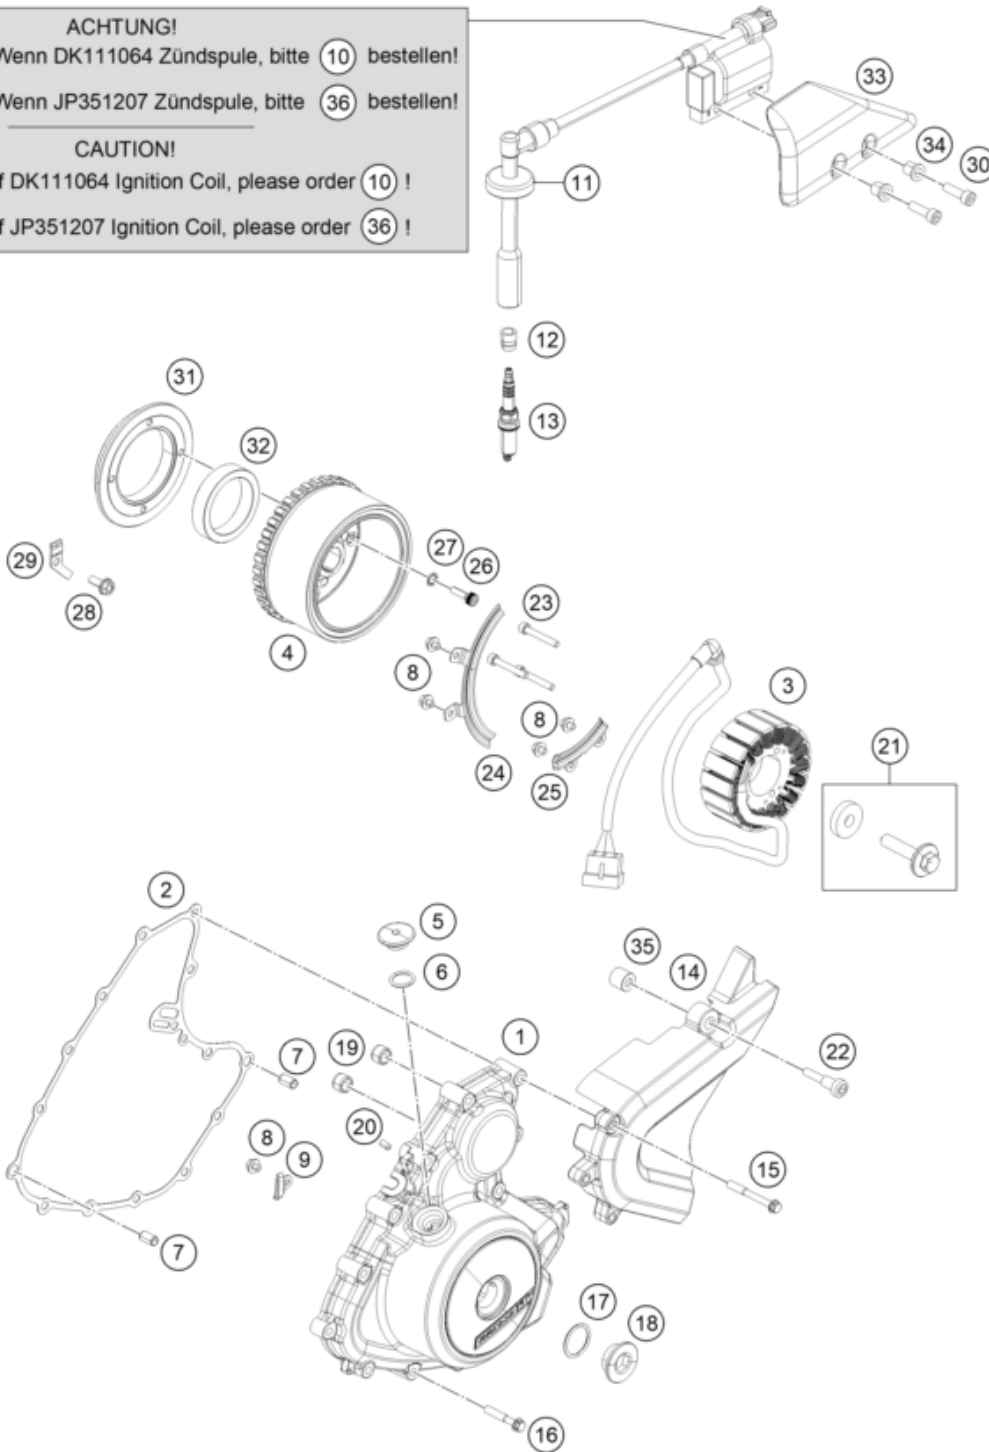

ACHTUNG!
Wenn DK111064 Zündspule, bitte **10** bestellen!
Wenn JP351207 Zündspule, bitte **36** bestellen!

CAUTION!
If DK111064 Ignition Coil, please order **10** !
If JP351207 Ignition Coil, please order **36** !

Pos	Part Number	Description	Additional Text	Quantity
1	93730002010	cover magneto-plug		1.00
2	93730040000	GASKET IGNITION COVER		1.00
3	93739004000	Stator cpl.		1.00
4	90839005000	ROTOR CPL.		1.00
5	90139010000	PLUG		1.00
6	J770015824	O-RING 15,8X2,4		1.00
7	90130024000	PIN DOWEL 8X6,4X14MM	14mm length	2.00
8	J025050081	Hex collar screw M5X8		5.00
9	90230062000	BRACKET HARNESS MAGNETO		1.00
10	90239006044	ignition coil cpl. with plug		1.00
11	90239090001	RUBBER GASKET SPARK PLUG		1.00

12	90139093001	RUBBER GASKET SPARK PLUG	1.00
13	90239093000	SPARK PLUG M12X1,25	1.00
14	90230060002	front sprocket cover	1.00
15	J025060500	FLANGED BOLT M6X50 WS8	3.00
16	J025060353	Hex collar screw M6X35	12.00
17	J770024015	O-RING 24X2,5	1.00
18	90230094000	PLUG SCREW M24X1,5	1.00
19	90240018000	BUSH STARTER SHAFT	2.00
20	90230066300	OIL NOZZLE	1.00
21	90239005050	ROTOR SCREW CPL.	1.00
22	93003082000	Bolt socket M6X1XL22 BLK stepe	1.00
23	J912050353S	AH SCREW M5X35 SELF LOCKING	3.00
24	90230058000	PLATE HARNESS MAGNETO	1.00
25	93730059000	PLATE HARNESS 2	1.00
26	90130001001	SOCKET HEAD SCREW M6X20	4.00
27	90130001002	TOOTHED LOCK WASHER	4.00
28	J028060164	BOLT FLANGE M6X16	1.00
29	90240020002	RETAINER GEAR STARTER	1.00
30	J912060353	Hexagon screw M6X35	2.00
31	90130001000	SUPPORT FREEWHEEL CLUTCH	1.00
32	90140026000	FREEWHEEL CLUTCH	1.00
33	93039010000	cover ingition coil	1.00
34	93039011000	sleeve cover ignition coil	2.00
35	93003081000	Distance bushing sprocket cove	1.00
36	93339006033	Ignision coil cml.	1.00