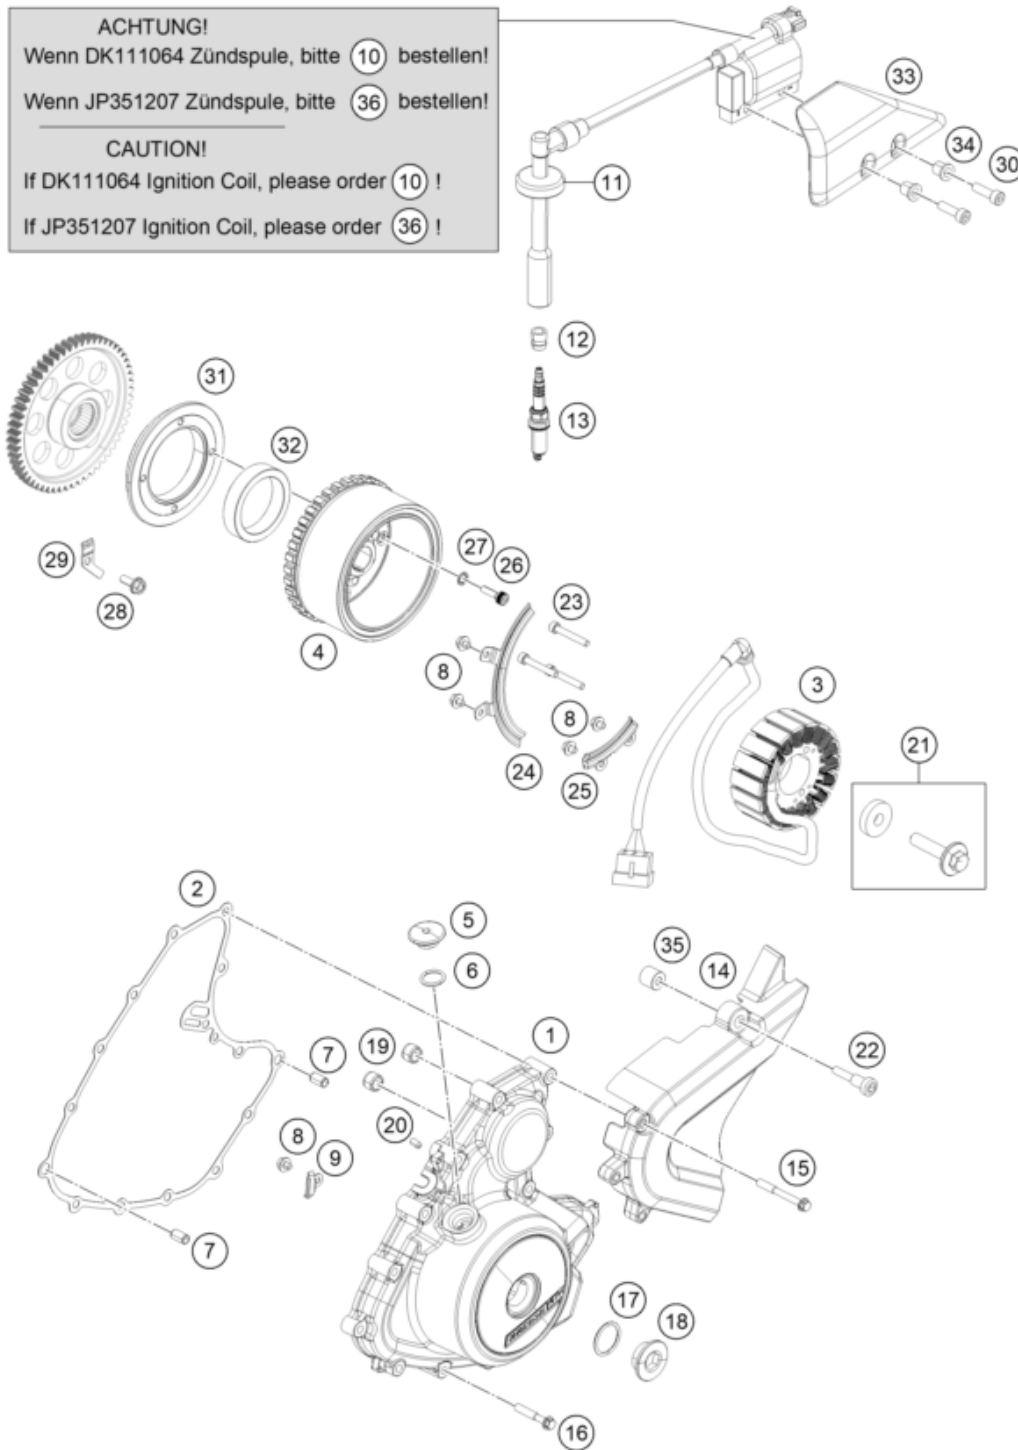

| Pos | Part Number | Description | Additional Text | Quantity |
|-----|-------------|------------------------------|-----------------|----------|
| 1 | 93730002010 | cover magneto-plug | | 1.00 |
| 2 | 93730040000 | GASKET IGNITION COVER | | 1.00 |
| 3 | 93739004000 | Stator cpl. | | 1.00 |
| 4 | 90839005000 | ROTOR CPL. | | 1.00 |
| 5 | 90139010000 | PLUG | | 1.00 |
| 6 | J770015824 | O-RING 15,8X2,4 | | 1.00 |
| 7 | 90130024000 | PIN DOWEL 8X6,4X14MM | 14mm length | 2.00 |
| 8 | J025050081 | Hex collar screw M5X8 | | 5.00 |
| 9 | 90230062000 | BRACKET HARNESS MAGNETO | | 1.00 |
| 10 | 90239006044 | ignition coil cpl. with plug | | 1.00 |
| 11 | 90239090001 | RUBBER GASKET SPARK PLUG | | 1.00 |