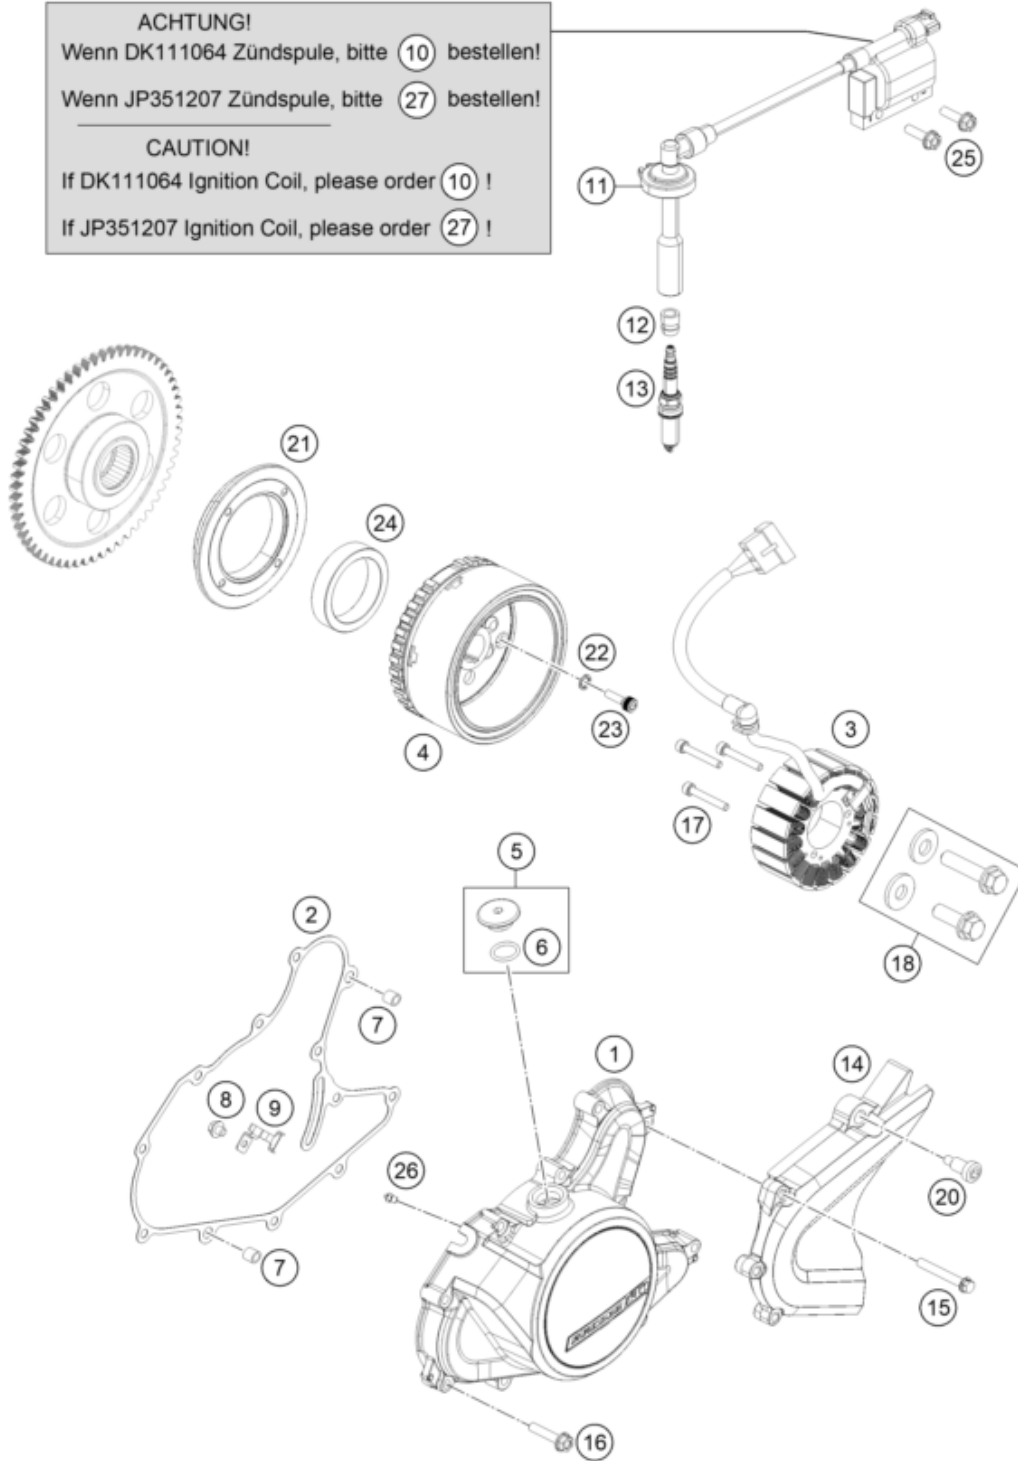

ACHTUNG!
Wenn DK111064 Zündspule, bitte (10) bestellen!

Wenn JP351207 Zündspule, bitte (27) bestellen!

CAUTION!

If DK111064 Ignition Coil, please order (10) !

If JP351207 Ignition Coil, please order (27) !

Pos	Part Number	Description	Additional Text	Quantity
1	93030002010	cover magneto-plug		1.00
2	93530040000	Gasket magneto cover		1.00
3	90139004000	STATOR CPL.		1.00
4	90139005100	ROTOR CPL.		1.00
5	90130002010	PLUG INCL. O-RING		1.00
6	J770015824	O-RING 15,8X2,4		1.00
7	90130024000	PIN DOWEL 8X6,4X14MM		2.00
8	J025060083S	HH COLLAR SCREW M5X6		1.00
9	90139004002	BRACKET F. STATORCABLE		1.00
10	90139090033	coil assembly ignition		1.00

11	90139090001	GASKET SPARK PLUG CONNECT.	1.00
12	90139093001	RUBBER GASKET SPARK PLUG	1.00
13	90239093000	SPARK PLUG M12X1,25	1.00
14	90103096000	CHAIN SPROCKET GUARD	1.00
15	J025060451	HH COLLAR SCREW M6X45	3.00
16	J025060301	HH COLLAR SCREW M6X30	9.00
17	J912050353S	AH SCREW M5X35 SELF LOCKING	3.00
18	90130018044	SCREW DRIVE GEAR KIT	1.00
20	90104060010	special screw M6x24 WS6	1.00
21	90130001000	SUPPORT FREEWHEEL CLUTCH	1.00
22	90130001002	TOOTHED LOCK WASHER	4.00
23	90130001001	SOCKET HEAD SCREW M6X20	4.00
24	90140026000	FREEWHEEL CLUTCH	1.00
25	J025060209	HH COLLAR SCREW M6X20	2.00
26	90130164000	OIL NOZZLE	1.00
27	93039006033	coil assembly ignition	1.00