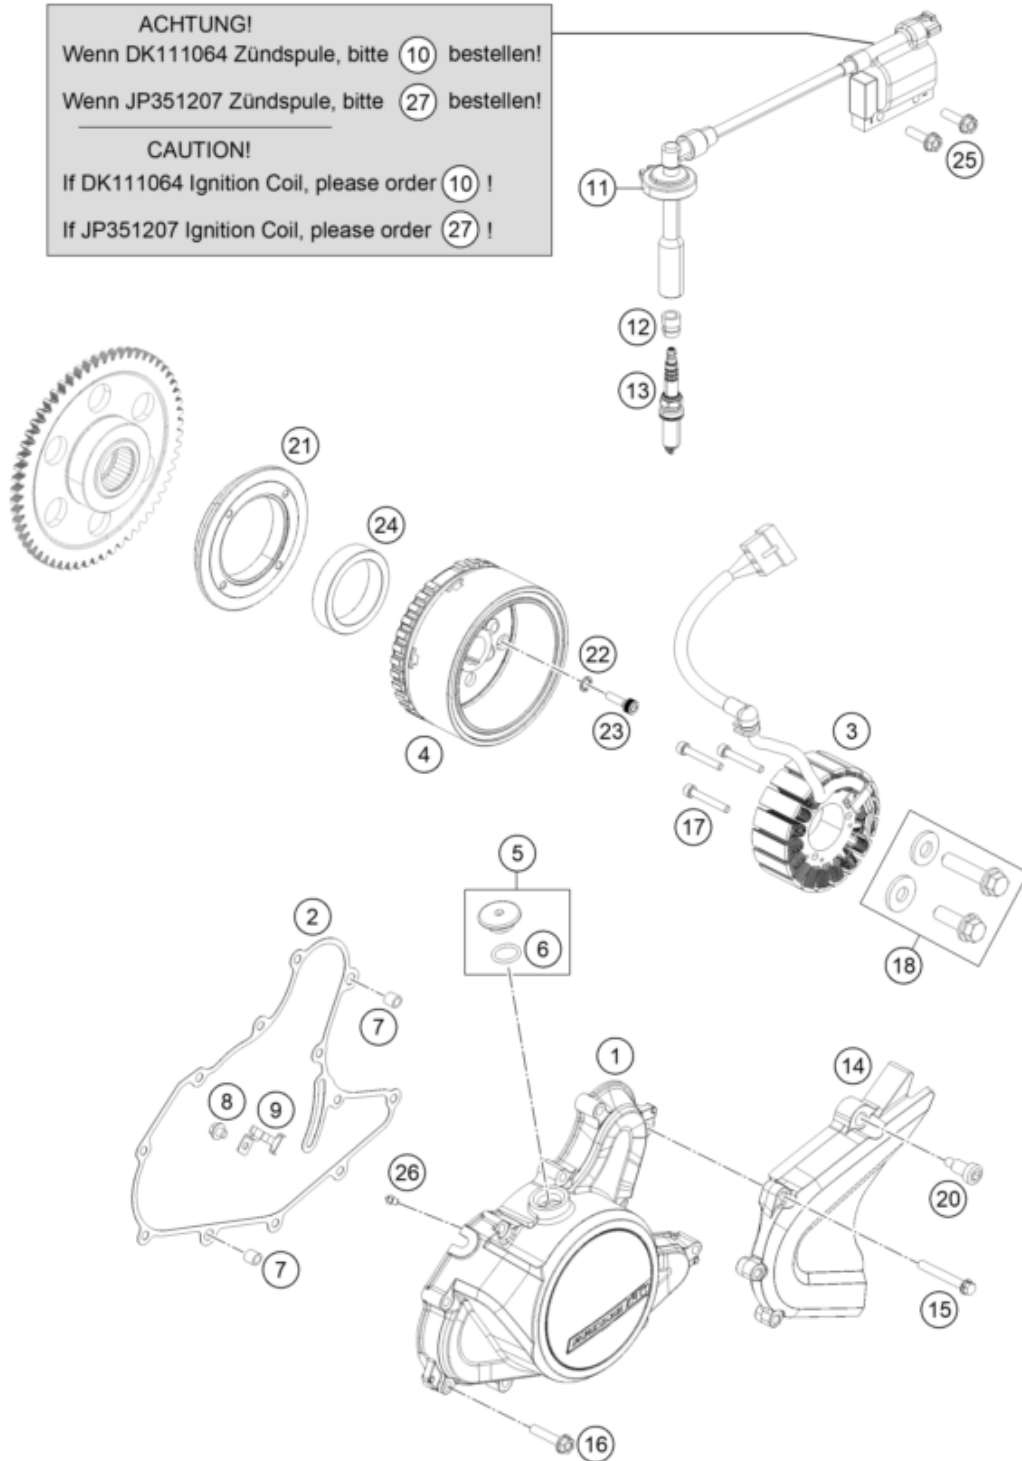

ACHTUNG!

Wenn DK111064 Zündspule, bitte (10) bestellen!

Wenn JP351207 Zündspule, bitte (27) bestellen!

CAUTION!

If DK111064 Ignition Coil, please order (10) !

If JP351207 Ignition Coil, please order (27) !

Pos	Part Number	Description	Additional Text	Quantity
1	93030002010	cover magneto-plug		1.00
2	93530040000	Gasket magneto cover		1.00
3	90139004000	STATOR CPL.		1.00
4	90139005100	ROTOR CPL.		1.00
5	90130002010	PLUG INCL. O-RING		1.00
6	J770015824	O-RING 15,8X2,4		1.00
7	90130024000	PIN DOWEL 8X6,4X14MM		2.00
8	J025060083S	HH COLLAR SCREW M5X6		1.00
9	90139004002	BRACKET F. STATORCABLE		1.00
10	90139090033	coil assembly ignition		1.00

11	90139090001	GASKET SPARK PLUG CONNECT.	1.00
12	90139093001	RUBBER GASKET SPARK PLUG	1.00
13	90239093000	SPARK PLUG M12X1,25	1.00
14	90103096000	CHAIN SPROCKET GUARD	1.00
15	J025060451	HH COLLAR SCREW M6X45	3.00
16	J025060301	HH COLLAR SCREW M6X30	9.00
17	J912050353S	AH SCREW M5X35 SELF LOCKING	3.00
18	90130018044	SCREW DRIVE GEAR KIT	1.00
20	90104060010	special screw M6x24 WS6	1.00
21	90130001000	SUPPORT FREEWHEEL CLUTCH	1.00
22	90130001002	TOOTHED LOCK WASHER	4.00
23	90130001001	SOCKET HEAD SCREW M6X20	4.00
24	90140026000	FREEWHEEL CLUTCH	1.00
25	J025060209	HH COLLAR SCREW M6X20	2.00
26	90130164000	OIL NOZZLE	1.00
27	93039006033	coil assembly ignition	1.00