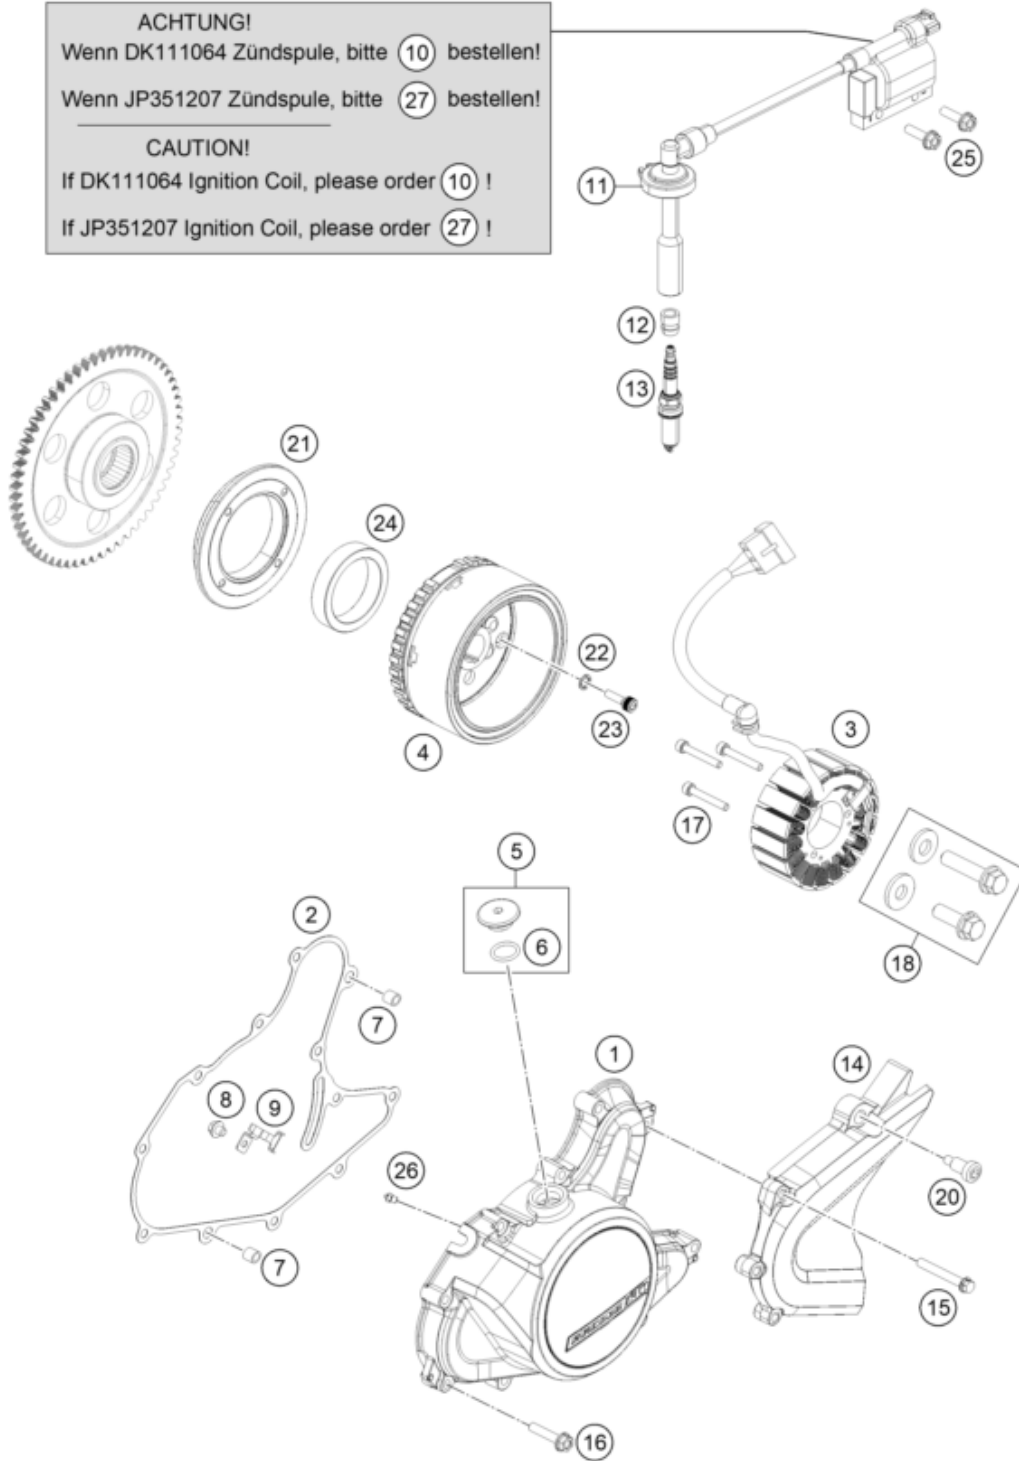

**ACHTUNG!**  
Wenn DK111064 Zündspule, bitte (10) bestellen!

Wenn JP351207 Zündspule, bitte (27) bestellen!

**CAUTION!**  
If DK111064 Ignition Coil, please order (10) !  
If JP351207 Ignition Coil, please order (27) !

Pos	Part Number	Description	Additional Text	Quantity
1	93030002010	cover magneto-plug		1.00
2	93530040000	Gasket magneto cover		1.00
3	90139004000	STATOR CPL.		1.00
4	90139005100	ROTOR CPL.		1.00
5	90130002010	PLUG INCL. O-RING		1.00
6	J770015824	O-RING 15,8X2,4		1.00
7	90130024000	PIN DOWEL 8X6,4X14MM	14mm length	2.00
8	J025060083S	HH COLLAR SCREW M5X6		1.00
9	90139004002	BRACKET F. STATORCABLE		1.00
10	90139090033	coil assembly ignition		1.00

11	90139090001	GASKET SPARK PLUG CONNECT.	1.00
12	90139093001	RUBBER GASKET SPARK PLUG	1.00
13	90239093000	SPARK PLUG M12X1,25	1.00
14	90103096000	CHAIN SPROCKET GUARD	1.00
15	J025060451	HH COLLAR SCREW M6X45	3.00
16	J025060301	HH COLLAR SCREW M6X30	9.00
17	J912050353S	AH SCREW M5X35 SELF LOCKING	3.00
18	90130018044	SCREW DRIVE GEAR KIT	1.00
20	90104060010	special screw M6x24 WS6	1.00
21	90130001000	SUPPORT FREEWHEEL CLUTCH	1.00
22	90130001002	TOOTHED LOCK WASHER	4.00
23	90130001001	SOCKET HEAD SCREW M6X20	4.00
24	90140026000	FREEWHEEL CLUTCH	1.00
25	J025060209	HH COLLAR SCREW M6X20	2.00
26	90130164000	OIL NOZZLE	1.00
27	93039006033	coil assembly ignition	1.00