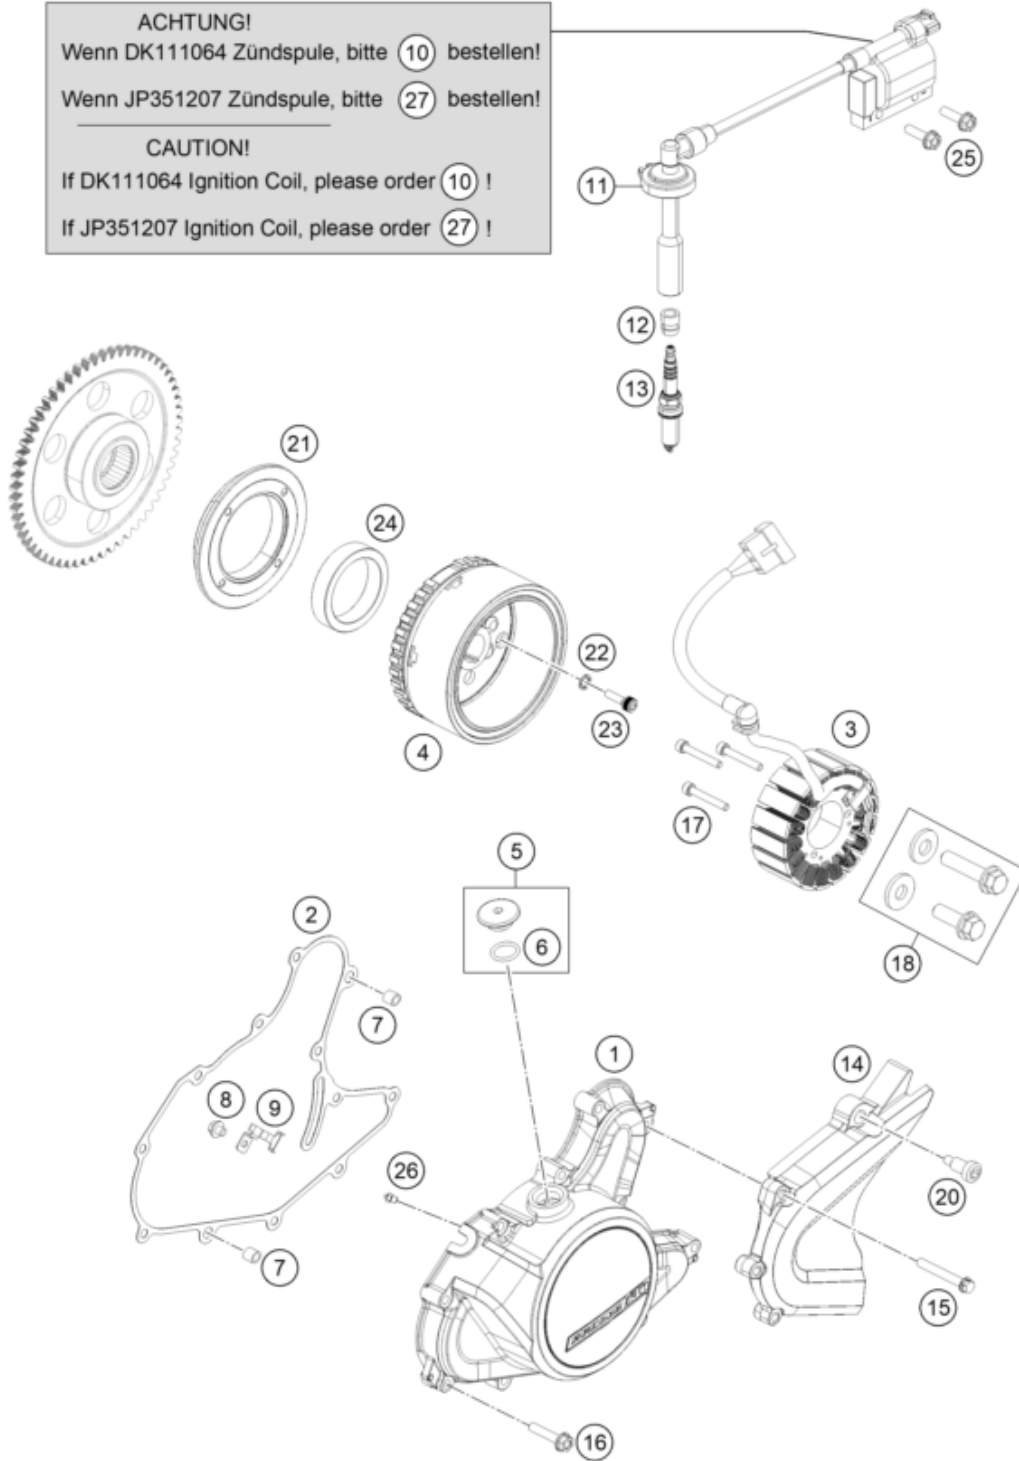

**ACHTUNG!**  
Wenn DK111064 Zündspule, bitte (10) bestellen!

Wenn JP351207 Zündspule, bitte (27) bestellen!

**CAUTION!**

If DK111064 Ignition Coil, please order (10) !

If JP351207 Ignition Coil, please order (27) !

Pos	Part Number	Description	Additional Text	Quantity
1	93030002010	cover magneto-plug		1.00
2	93530040000	Gasket magneto cover		1.00
3	90139004000	STATOR CPL.		1.00
4	90139005100	ROTOR CPL.		1.00
5	90130002010	PLUG INCL. O-RING		1.00
6	J770015824	O-RING 15,8X2,4		1.00
7	90130024000	PIN DOWEL 8X6,4X14MM	14mm length	2.00
8	J025060083S	HH COLLAR SCREW M5X6		1.00
9	90139004002	BRACKET F. STATORCABLE		1.00
10	90139090033	coil assembly ignition		1.00

11	90139090001	GASKET SPARK PLUG CONNECT.	1.00
12	90139093001	RUBBER GASKET SPARK PLUG	1.00
13	90239093000	SPARK PLUG M12X1,25	1.00
14	90103096000	CHAIN SPROCKET GUARD	1.00
15	J025060451	HH COLLAR SCREW M6X45	3.00
16	J025060301	HH COLLAR SCREW M6X30	9.00
17	J912050353S	AH SCREW M5X35 SELF LOCKING	3.00
18	90130018044	SCREW DRIVE GEAR KIT	1.00
20	90104060010	special screw M6x24 WS6	1.00
21	90130001000	SUPPORT FREEWHEEL CLUTCH	1.00
22	90130001002	TOOTHED LOCK WASHER	4.00
23	90130001001	SOCKET HEAD SCREW M6X20	4.00
24	90140026000	FREEWHEEL CLUTCH	1.00
25	J025060209	HH COLLAR SCREW M6X20	2.00
26	90130164000	OIL NOZZLE	1.00
27	93039006033	coil assembly ignition	1.00