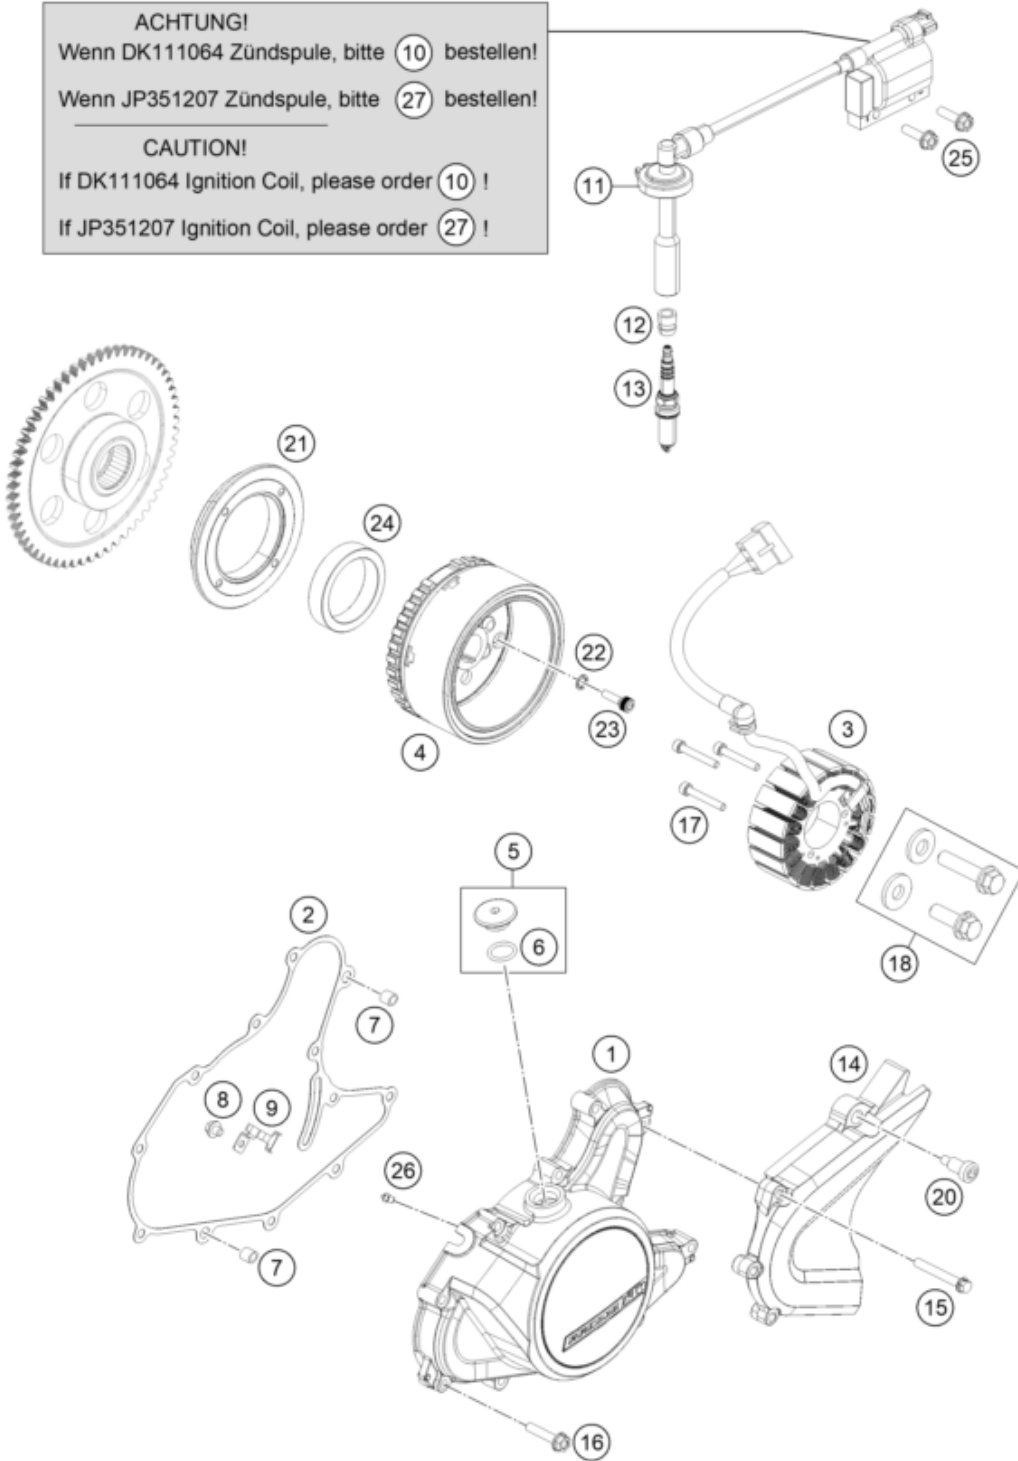

ACHTUNG!
Wenn DK111064 Zündspule, bitte (10) bestellen!
Wenn JP351207 Zündspule, bitte (27) bestellen!

CAUTION!
If DK111064 Ignition Coil, please order (10) !
If JP351207 Ignition Coil, please order (27) !

Pos	Part Number	Description	Additional Text	Quantity
1	93030002010	cover magneto-plug		1.00
2	93530040000	Gasket magneto cover		1.00
3	90139004000	STATOR CPL.		1.00
4	90139005100	ROTOR CPL.		1.00
5	90130002010	PLUG INCL. O-RING		1.00
6	J770015824	O-RING 15,8X2,4		1.00
7	90130024000	PIN DOWEL 8X6,4X14MM	14mm length	2.00
8	J025060083S	HH COLLAR SCREW M5X6		1.00
9	90139004002	BRACKET F. STATORCABLE		1.00
10	90139090033	coil assembly ignition		1.00

11	90139090001	GASKET SPARK PLUG CONNECT.	1.00
12	90139093001	RUBBER GASKET SPARK PLUG	1.00
13	90239093000	SPARK PLUG M12X1,25	1.00
14	90103096000	CHAIN SPROCKET GUARD	1.00
15	J025060451	HH COLLAR SCREW M6X45	3.00
16	J025060301	HH COLLAR SCREW M6X30	9.00
17	J912050353S	AH SCREW M5X35 SELF LOCKING	3.00
18	90130018044	SCREW DRIVE GEAR KIT	1.00
20	90104060010	special screw M6x24 WS6	1.00
21	90130001000	SUPPORT FREEWHEEL CLUTCH	1.00
22	90130001002	TOOTHED LOCK WASHER	4.00
23	90130001001	SOCKET HEAD SCREW M6X20	4.00
24	90140026000	FREEWHEEL CLUTCH	1.00
25	J025060209	HH COLLAR SCREW M6X20	2.00
26	90130164000	OIL NOZZLE	1.00
27	93039006033	coil assembly ignition	1.00