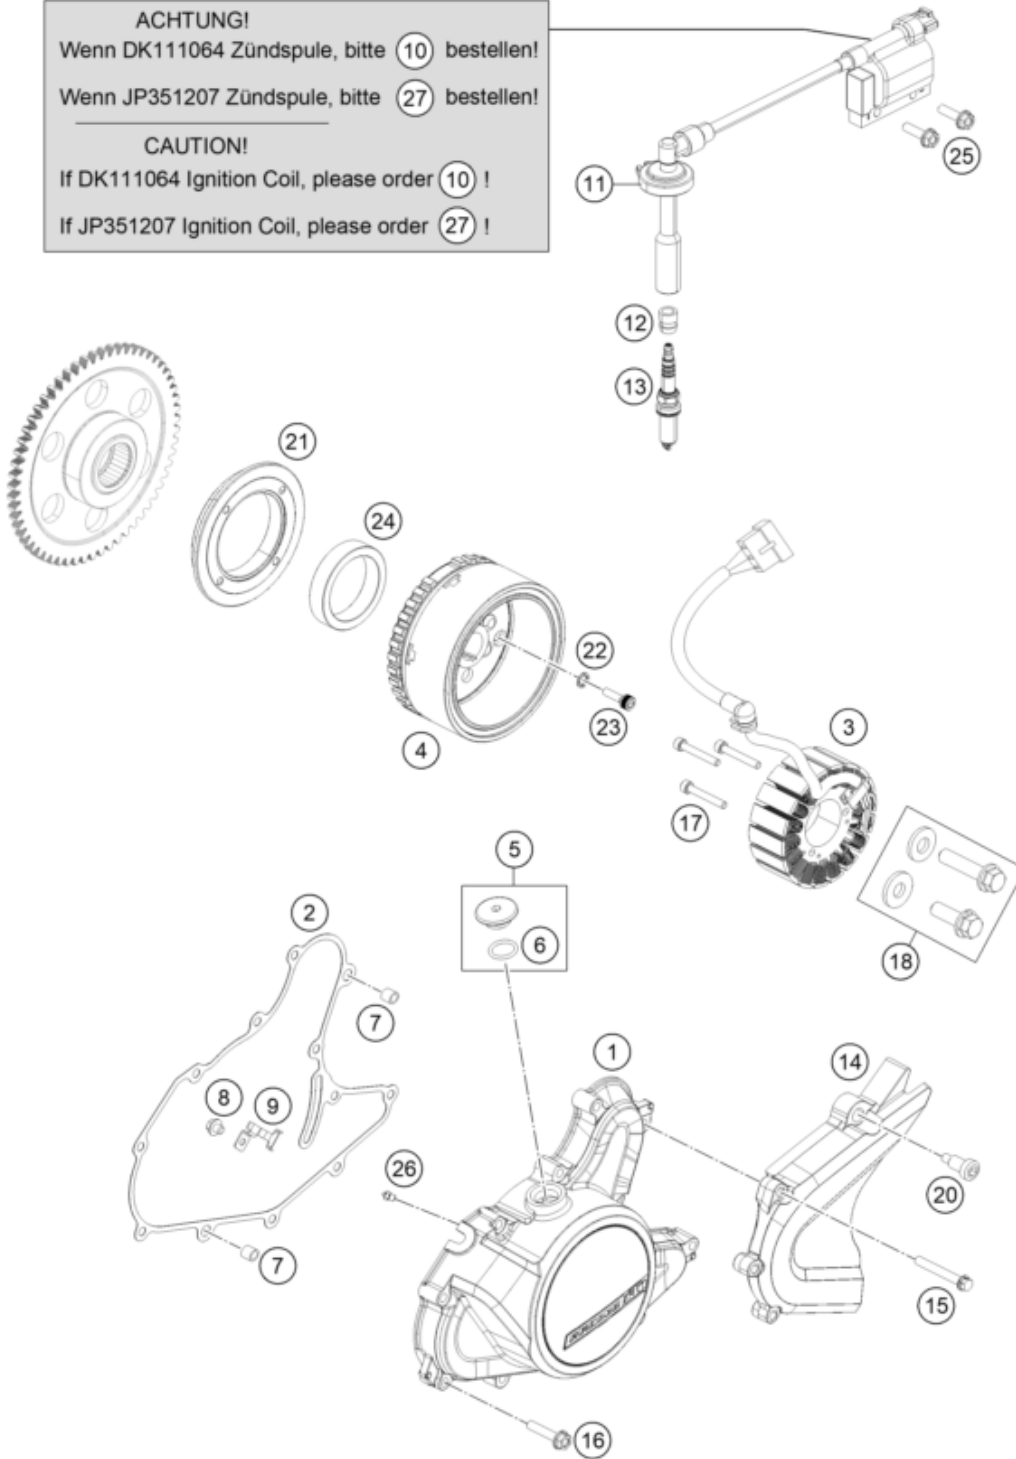

**ACHTUNG!**  
Wenn DK111064 Zündspule, bitte (10) bestellen!

Wenn JP351207 Zündspule, bitte (27) bestellen!

**CAUTION!**

If DK111064 Ignition Coil, please order (10) !

If JP351207 Ignition Coil, please order (27) !

Pos	Part Number	Description	Additional Text	Quantity
1	93030002010	cover magneto-plug		1.00
2	93530040000	Gasket magneto cover		1.00
3	90139004000	STATOR CPL.		1.00
4	90139005100	ROTOR CPL.		1.00
5	90130002010	PLUG INCL. O-RING		1.00
6	J770015824	O-RING 15,8X2,4		1.00
7	90130024000	PIN DOWEL 8X6,4X14MM	14mm length	2.00
8	J025060083S	HH COLLAR SCREW M5X6		1.00
9	90139004002	BRACKET F. STATORCABLE		1.00
10	90139090033	coil assembly ignition		1.00

11	90139090001	GASKET SPARK PLUG CONNECT.	1.00
12	90139093001	RUBBER GASKET SPARK PLUG	1.00
13	90239093000	SPARK PLUG M12X1,25	1.00
14	90103096000	CHAIN SPROCKET GUARD	1.00
15	J025060451	HH COLLAR SCREW M6X45	3.00
16	J025060301	HH COLLAR SCREW M6X30	9.00
17	J912050353S	AH SCREW M5X35 SELF LOCKING	3.00
18	90130018044	SCREW DRIVE GEAR KIT	1.00
20	90104060010	special screw M6x24 WS6	1.00
21	90130001000	SUPPORT FREEWHEEL CLUTCH	1.00
22	90130001002	TOOTHED LOCK WASHER	4.00
23	90130001001	SOCKET HEAD SCREW M6X20	4.00
24	90140026000	FREEWHEEL CLUTCH	1.00
25	J025060209	HH COLLAR SCREW M6X20	2.00
26	90130164000	OIL NOZZLE	1.00
27	93039006033	coil assembly ignition	1.00