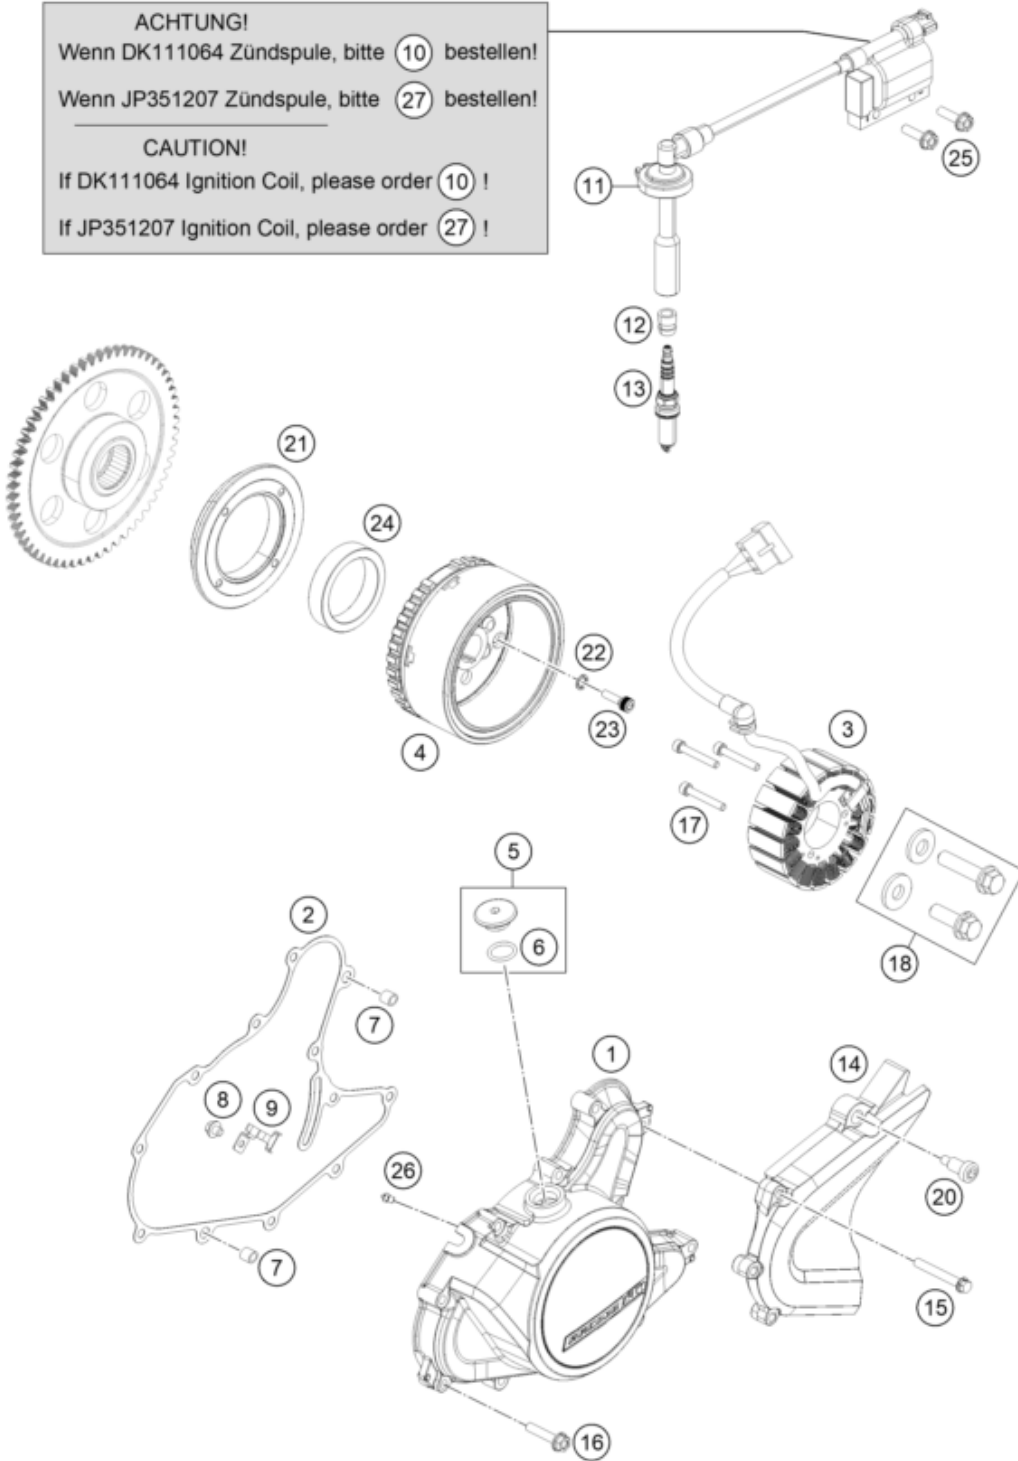

ACHTUNG!
Wenn DK111064 Zündspule, bitte (10) bestellen!
Wenn JP351207 Zündspule, bitte (27) bestellen!

CAUTION!
If DK111064 Ignition Coil, please order (10) !
If JP351207 Ignition Coil, please order (27) !

Pos	Part Number	Description	Additional Text	Quantity
1	93030002010	cover magneto-plug		1.00
2	93530040000	Gasket magneto cover		1.00
3	90139004000	STATOR CPL.		1.00
4	90139005100	ROTOR CPL.		1.00
5	90130002010	PLUG INCL. O-RING		1.00
6	J770015824	O-RING 15,8X2,4		1.00
7	90130024000	PIN DOWEL 8X6,4X14MM		2.00
8	J025060083S	HH COLLAR SCREW M5X6		1.00
9	90139004002	BRACKET F. STATORCABLE		1.00
10	90139090033	coil assembly ignition		1.00

11	90139090001	GASKET SPARK PLUG CONNECT.	1.00
12	90139093001	RUBBER GASKET SPARK PLUG	1.00
13	90239093000	SPARK PLUG M12X1,25	1.00
14	90103096000	CHAIN SPROCKET GUARD	1.00
15	J025060451	HH COLLAR SCREW M6X45	3.00
16	J025060301	HH COLLAR SCREW M6X30	9.00
17	J912050353S	AH SCREW M5X35 SELF LOCKING	3.00
18	90130018044	SCREW DRIVE GEAR KIT	1.00
20	90104060010	special screw M6x24 WS6	1.00
21	90130001000	SUPPORT FREEWHEEL CLUTCH	1.00
22	90130001002	TOOTHED LOCK WASHER	4.00
23	90130001001	SOCKET HEAD SCREW M6X20	4.00
24	90140026000	FREEWHEEL CLUTCH	1.00
25	J025060209	HH COLLAR SCREW M6X20	2.00
26	90130164000	OIL NOZZLE	1.00
27	93039006033	coil assembly ignition	1.00