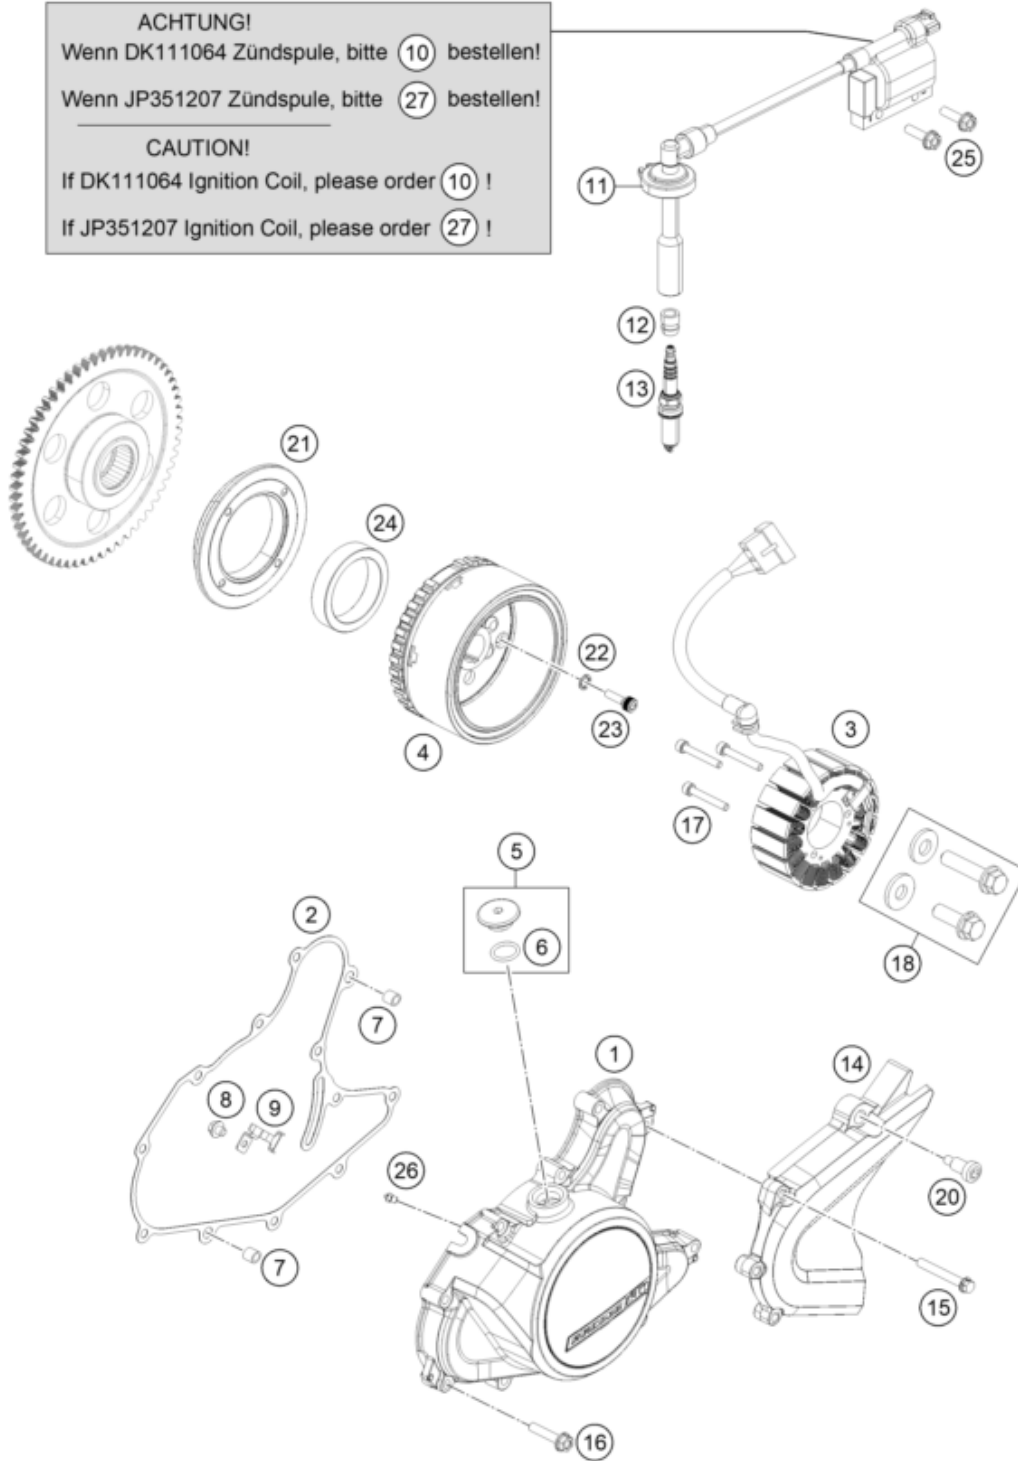

ACHTUNG!
Wenn DK111064 Zündspule, bitte (10) bestellen!

Wenn JP351207 Zündspule, bitte (27) bestellen!

CAUTION!

If DK111064 Ignition Coil, please order (10) !

If JP351207 Ignition Coil, please order (27) !

Pos	Part Number	Description	Additional Text	Quantity
1	93030002010	cover magneto-plug		1.00
2	93530040000	Gasket magneto cover		1.00
3	90139004000	STATOR CPL.		1.00
4	90139005100	ROTOR CPL.		1.00
5	90130002010	PLUG INCL. O-RING		1.00
6	J770015824	O-RING 15,8X2,4		1.00
7	90130024000	PIN DOWEL 8X6,4X14MM	14mm length	2.00
8	J025060083S	HH COLLAR SCREW M5X6		1.00
9	90139004002	BRACKET F. STATORCABLE		1.00
10	90139090033	coil assembly ignition		1.00

11	90139090001	GASKET SPARK PLUG CONNECT.	1.00
12	90139093001	RUBBER GASKET SPARK PLUG	1.00
13	90239093000	SPARK PLUG M12X1,25	1.00
14	90103096000	CHAIN SPROCKET GUARD	1.00
15	J025060451	HH COLLAR SCREW M6X45	3.00
16	J025060301	HH COLLAR SCREW M6X30	9.00
17	J912050353S	AH SCREW M5X35 SELF LOCKING	3.00
18	90130018044	SCREW DRIVE GEAR KIT	1.00
20	90104060010	special screw M6x24 WS6	1.00
21	90130001000	SUPPORT FREEWHEEL CLUTCH	1.00
22	90130001002	TOOTHED LOCK WASHER	4.00
23	90130001001	SOCKET HEAD SCREW M6X20	4.00
24	90140026000	FREEWHEEL CLUTCH	1.00
25	J025060209	HH COLLAR SCREW M6X20	2.00
26	90130164000	OIL NOZZLE	1.00
27	93039006033	coil assembly ignition	1.00