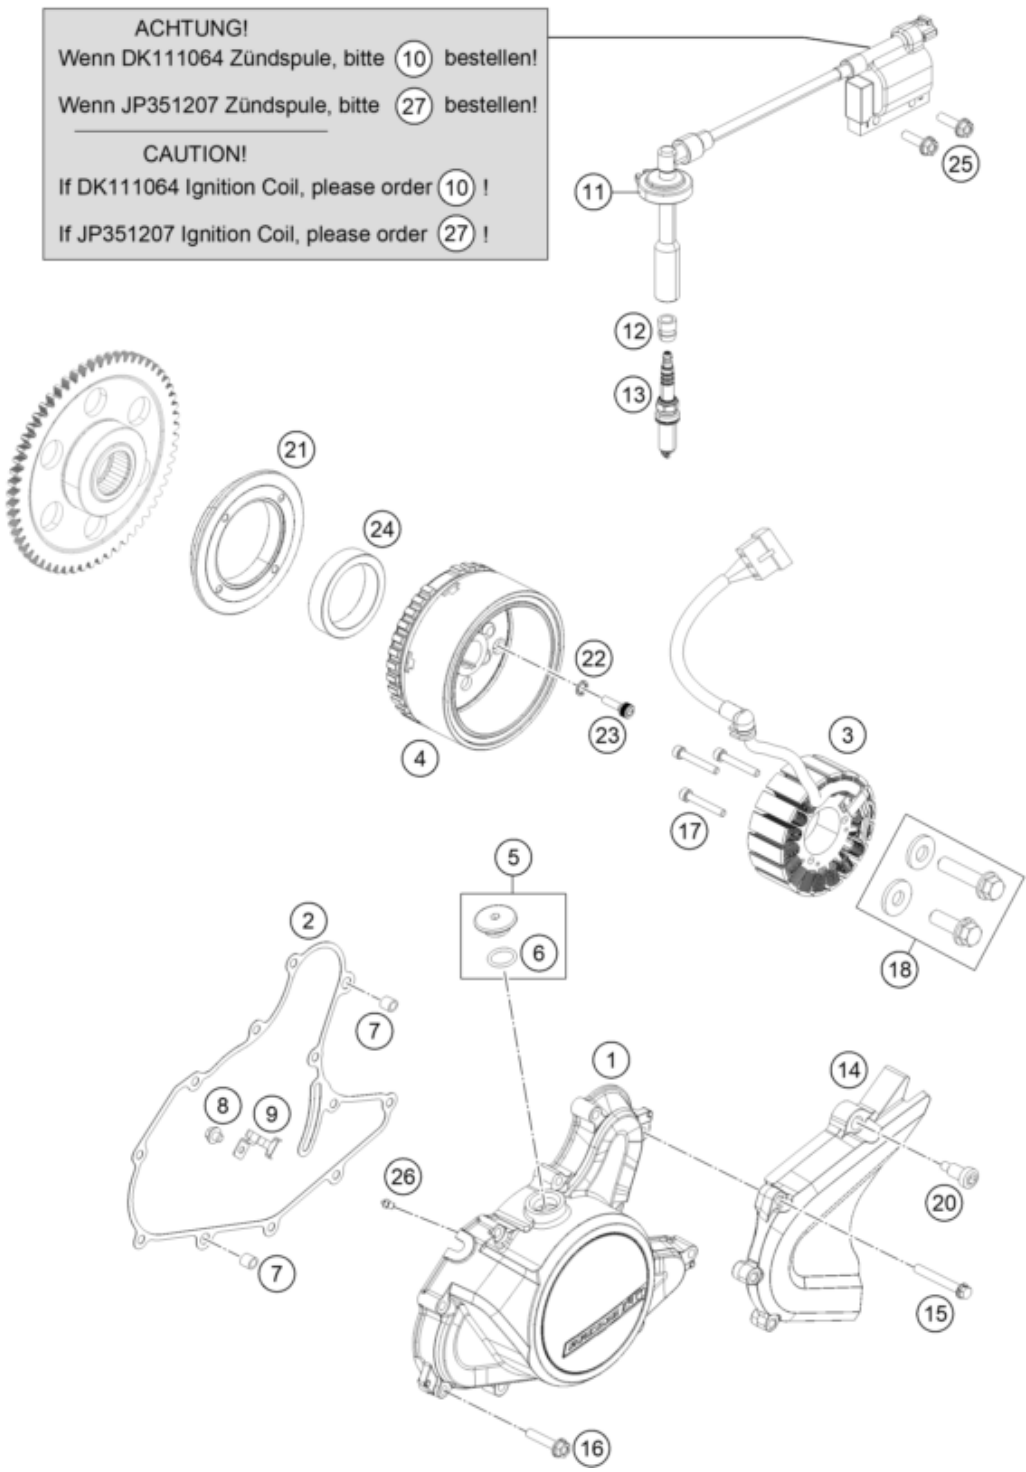

ACHTUNG!
Wenn DK111064 Zündspule, bitte (10) bestellen!
Wenn JP351207 Zündspule, bitte (27) bestellen!

CAUTION!
If DK111064 Ignition Coil, please order (10) !
If JP351207 Ignition Coil, please order (27) !

Pos	Part Number	Description	Additional Text	Quantity
1	93030002010	cover magneto-plug		1.00
2	93530040000	Gasket magneto cover		1.00
3	90139004000	STATOR CPL.		1.00
4	90139005100	ROTOR CPL.		1.00
5	90130002010	PLUG INCL. O-RING		1.00
6	J770015824	O-RING 15,8X2,4		1.00
7	90130024000	PIN DOWEL 8X6,4X14MM		2.00
8	J025060083S	HH COLLAR SCREW M5X6		1.00
9	90139004002	BRACKET F. STATORCABLE		1.00
10	90139090033	coil assembly ignition		1.00

11	90139090001	GASKET SPARK PLUG CONNECT.	1.00
12	90139093001	RUBBER GASKET SPARK PLUG	1.00
13	90239093000	SPARK PLUG M12X1,25	1.00
14	90103096000	CHAIN SPROCKET GUARD	1.00
15	J025060451	HH COLLAR SCREW M6X45	3.00
16	J025060301	HH COLLAR SCREW M6X30	9.00
17	J912050353S	AH SCREW M5X35 SELF LOCKING	3.00
18	90130018044	SCREW DRIVE GEAR KIT	1.00
20	90104060010	special screw M6x24 WS6	1.00
21	90130001000	SUPPORT FREEWHEEL CLUTCH	1.00
22	90130001002	TOOTHED LOCK WASHER	4.00
23	90130001001	SOCKET HEAD SCREW M6X20	4.00
24	90140026000	FREEWHEEL CLUTCH	1.00
25	J025060209	HH COLLAR SCREW M6X20	2.00
26	90130164000	OIL NOZZLE	1.00
27	93039006033	coil assembly ignition	1.00