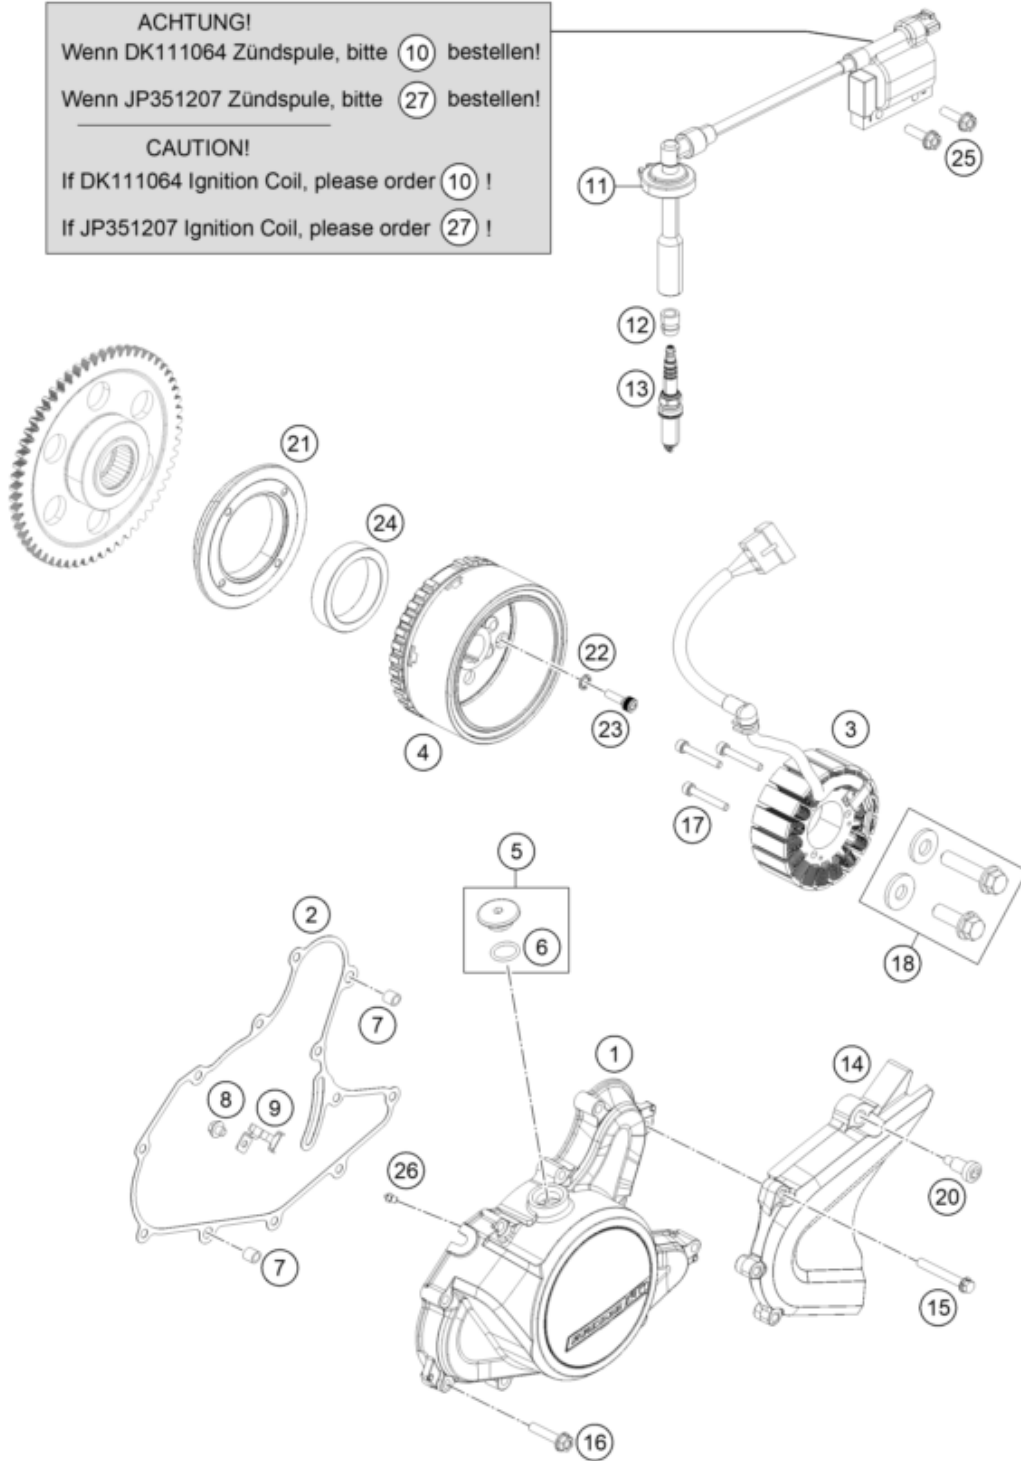

ACHTUNG!
Wenn DK111064 Zündspule, bitte (10) bestellen!
Wenn JP351207 Zündspule, bitte (27) bestellen!

CAUTION!
If DK111064 Ignition Coil, please order (10) !
If JP351207 Ignition Coil, please order (27) !

Pos	Part Number	Description	Additional Text	Quantity
1	93030002010	cover magneto-plug		1.00
2	93530040000	Gasket magneto cover		1.00
3	90139004000	STATOR CPL.		1.00
4	90139005100	ROTOR CPL.		1.00
5	90130002010	PLUG INCL. O-RING		1.00
6	J770015824	O-RING 15,8X2,4		1.00
7	90130024000	PIN DOWEL 8X6,4X14MM	14mm length	2.00
8	J025060083S	HH COLLAR SCREW M5X6		1.00
9	90139004002	BRACKET F. STATORCABLE		1.00
10	90139090033	coil assembly ignition		1.00

11	90139090001	GASKET SPARK PLUG CONNECT.	1.00
12	90139093001	RUBBER GASKET SPARK PLUG	1.00
13	90239093000	SPARK PLUG M12X1,25	1.00
14	90103096000	CHAIN SPROCKET GUARD	1.00
15	J025060451	HH COLLAR SCREW M6X45	3.00
16	J025060301	HH COLLAR SCREW M6X30	9.00
17	J912050353S	AH SCREW M5X35 SELF LOCKING	3.00
18	90130018044	SCREW DRIVE GEAR KIT	1.00
20	90104060010	special screw M6x24 WS6	1.00
21	90130001000	SUPPORT FREEWHEEL CLUTCH	1.00
22	90130001002	TOOTHED LOCK WASHER	4.00
23	90130001001	SOCKET HEAD SCREW M6X20	4.00
24	90140026000	FREEWHEEL CLUTCH	1.00
25	J025060209	HH COLLAR SCREW M6X20	2.00
26	90130164000	OIL NOZZLE	1.00
27	93039006033	coil assembly ignition	1.00