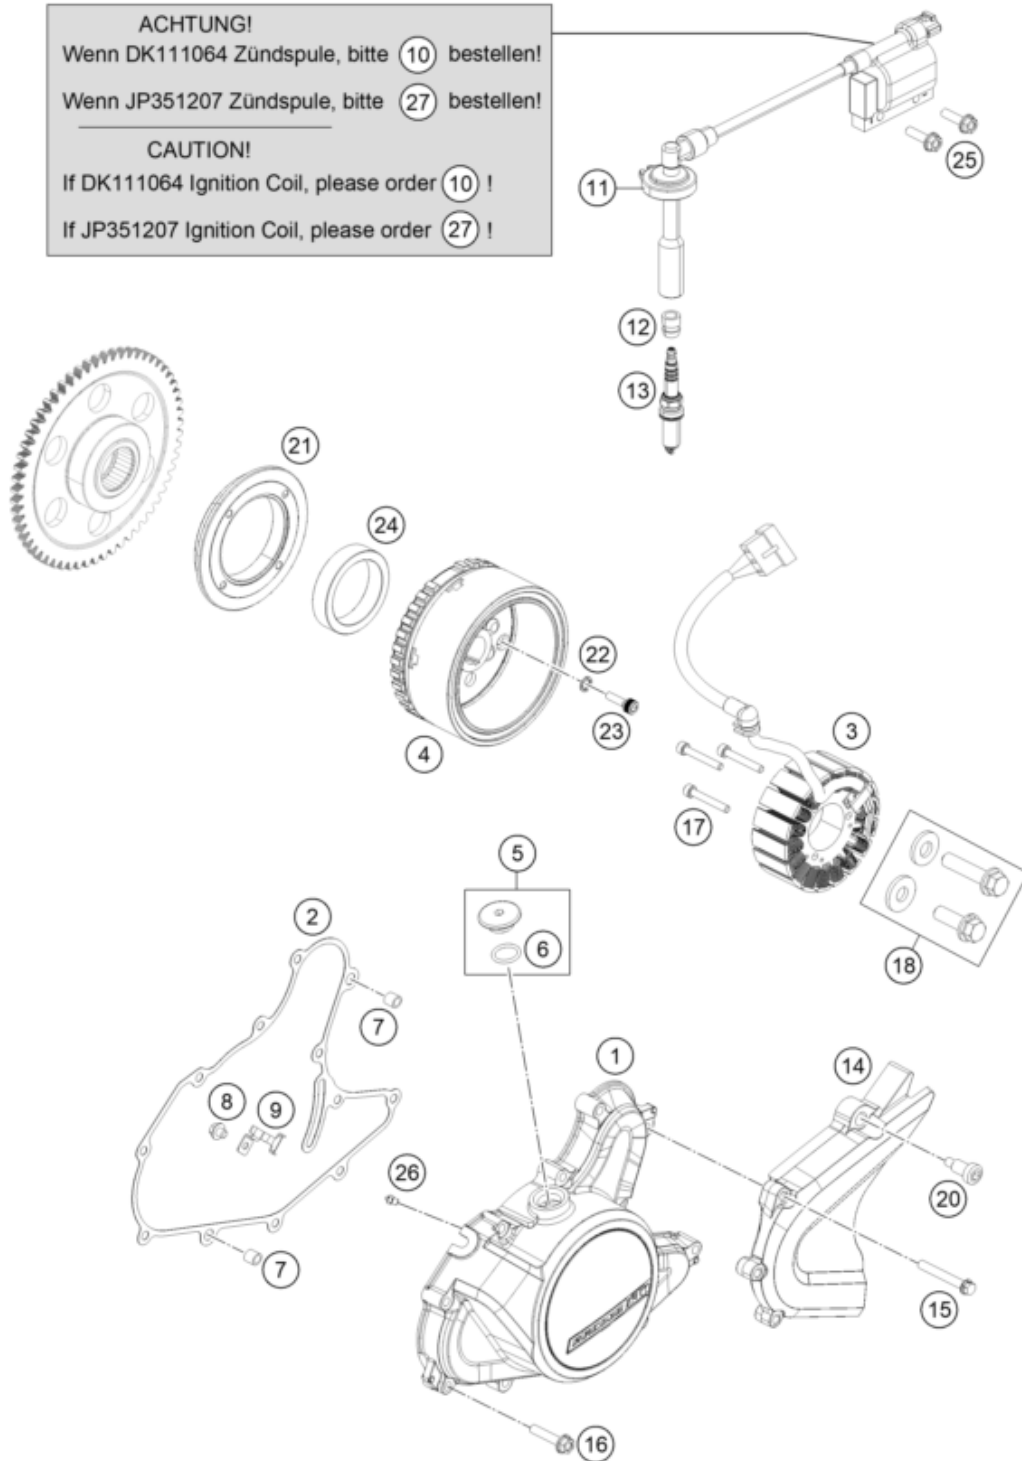

**ACHTUNG!**

Wenn DK111064 Zündspule, bitte (10) bestellen!

Wenn JP351207 Zündspule, bitte (27) bestellen!

**CAUTION!**

If DK111064 Ignition Coil, please order (10) !

If JP351207 Ignition Coil, please order (27) !

Pos	Part Number	Description	Additional Text	Quantity
1	93030002010	cover magneto-plug		1.00
2	93530040000	Gasket magneto cover		1.00
3	90139004000	STATOR CPL.		1.00
4	90139005100	ROTOR CPL.		1.00
5	90130002010	PLUG INCL. O-RING		1.00
6	J770015824	O-RING 15,8X2,4		1.00
7	90130024000	PIN DOWEL 8X6,4X14MM		2.00
8	J025060083S	HH COLLAR SCREW M5X6		1.00
9	90139004002	BRACKET F. STATORCABLE		1.00
10	90139090033	coil assembly ignition		1.00

11	90139090001	GASKET SPARK PLUG CONNECT.	1.00
12	90139093001	RUBBER GASKET SPARK PLUG	1.00
13	90239093000	SPARK PLUG M12X1,25	1.00
14	90103096000	CHAIN SPROCKET GUARD	1.00
15	J025060451	HH COLLAR SCREW M6X45	3.00
16	J025060301	HH COLLAR SCREW M6X30	9.00
17	J912050353S	AH SCREW M5X35 SELF LOCKING	3.00
18	90130018044	SCREW DRIVE GEAR KIT	1.00
20	90104060010	special screw M6x24 WS6	1.00
21	90130001000	SUPPORT FREEWHEEL CLUTCH	1.00
22	90130001002	TOOTHED LOCK WASHER	4.00
23	90130001001	SOCKET HEAD SCREW M6X20	4.00
24	90140026000	FREEWHEEL CLUTCH	1.00
25	J025060209	HH COLLAR SCREW M6X20	2.00
26	90130164000	OIL NOZZLE	1.00
27	93039006033	coil assembly ignition	1.00