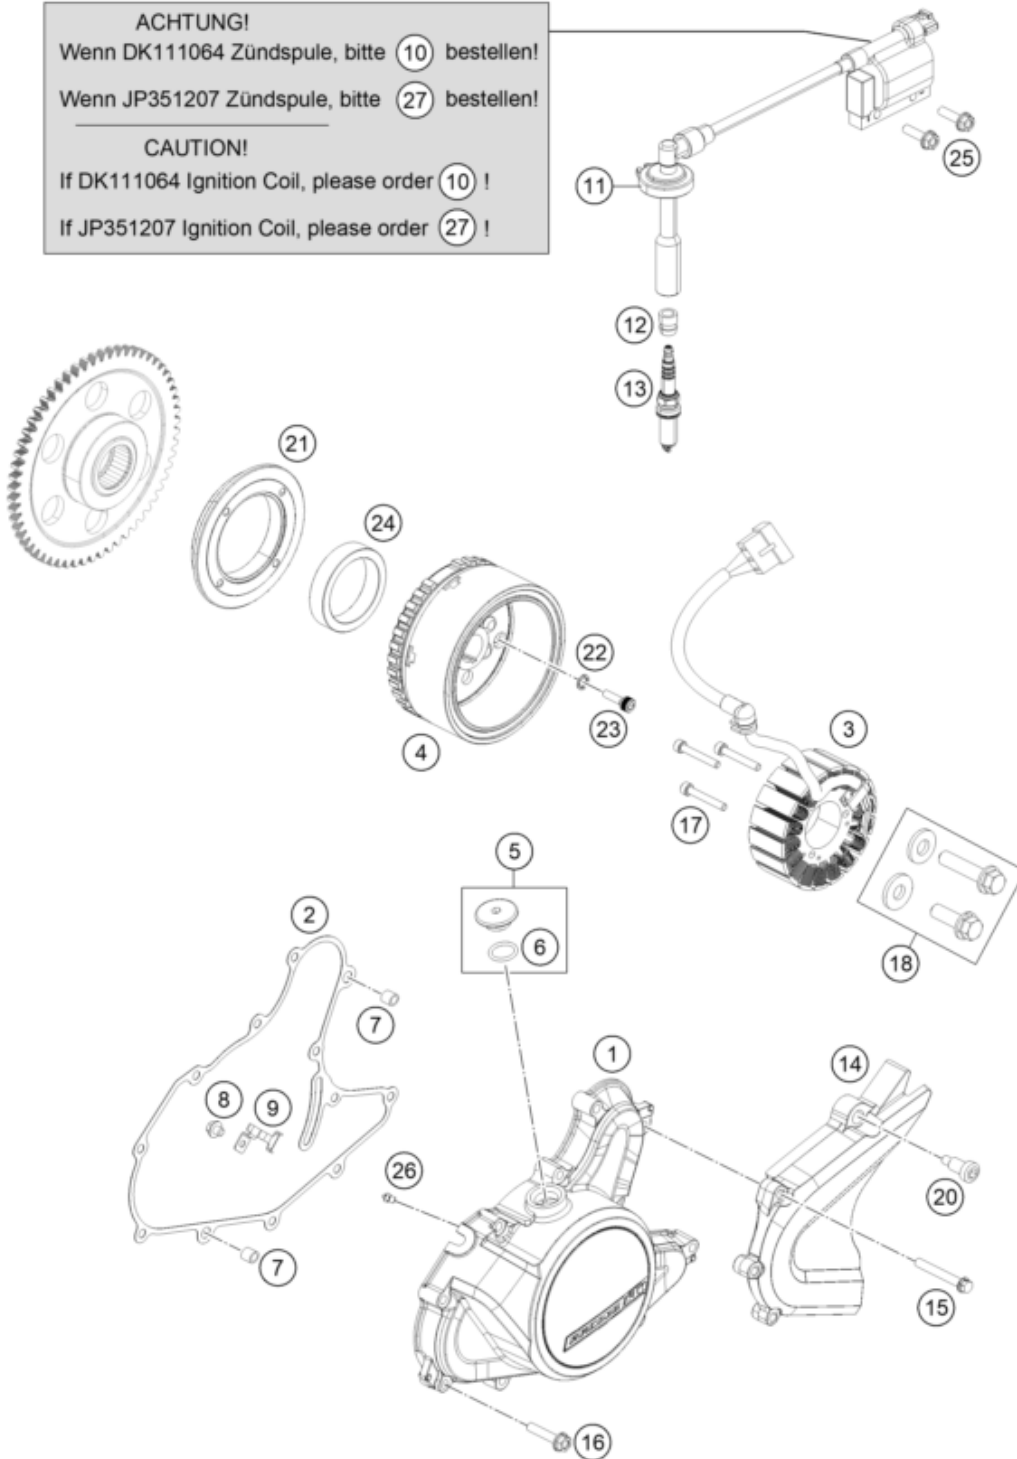

ACHTUNG!
Wenn DK111064 Zündspule, bitte (10) bestellen!

Wenn JP351207 Zündspule, bitte (27) bestellen!

CAUTION!

If DK111064 Ignition Coil, please order (10) !

If JP351207 Ignition Coil, please order (27) !

Pos	Part Number	Description	Additional Text	Quantity
1	93030002010	cover magneto-plug		1.00
2	93530040000	Gasket magneto cover		1.00
3	90139004000	STATOR CPL.		1.00
4	90139005100	ROTOR CPL.		1.00
5	90130002010	PLUG INCL. O-RING		1.00
6	J770015824	O-RING 15,8X2,4		1.00
7	90130024000	PIN DOWEL 8X6,4X14MM	14mm length	2.00
8	J025060083S	HH COLLAR SCREW M5X6		1.00
9	90139004002	BRACKET F. STATORCABLE		1.00
10	90139090033	coil assembly ignition		1.00

11	90139090001	GASKET SPARK PLUG CONNECT.	1.00
12	90139093001	RUBBER GASKET SPARK PLUG	1.00
13	90239093000	SPARK PLUG M12X1,25	1.00
14	90103096000	CHAIN SPROCKET GUARD	1.00
15	J025060451	HH COLLAR SCREW M6X45	3.00
16	J025060301	HH COLLAR SCREW M6X30	9.00
17	J912050353S	AH SCREW M5X35 SELF LOCKING	3.00
18	90130018044	SCREW DRIVE GEAR KIT	1.00
20	90104060010	special screw M6x24 WS6	1.00
21	90130001000	SUPPORT FREEWHEEL CLUTCH	1.00
22	90130001002	TOOTHED LOCK WASHER	4.00
23	90130001001	SOCKET HEAD SCREW M6X20	4.00
24	90140026000	FREEWHEEL CLUTCH	1.00
25	J025060209	HH COLLAR SCREW M6X20	2.00
26	90130164000	OIL NOZZLE	1.00
27	93039006033	coil assembly ignition	1.00