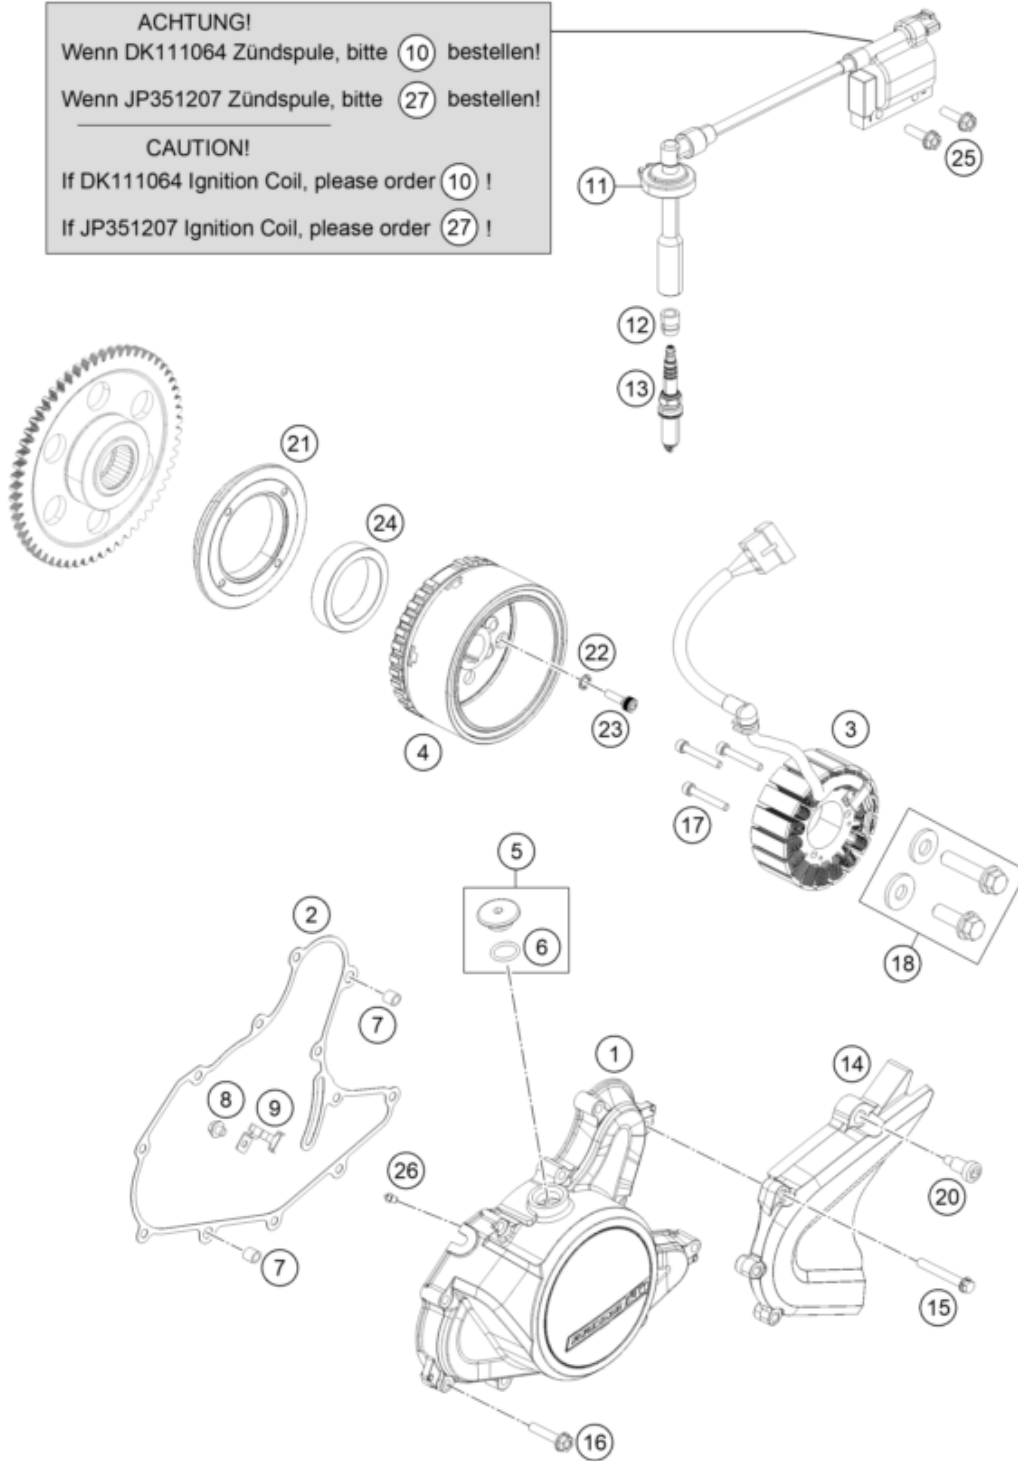

ACHTUNG!
Wenn DK111064 Zündspule, bitte (10) bestellen!

Wenn JP351207 Zündspule, bitte (27) bestellen!

CAUTION!

If DK111064 Ignition Coil, please order (10) !

If JP351207 Ignition Coil, please order (27) !

Pos	Part Number	Description	Additional Text	Quantity
1	93030002010	cover magneto-plug		1.00
2	93530040000	Gasket magneto cover		1.00
3	90139004000	STATOR CPL.		1.00
4	90139005100	ROTOR CPL.		1.00
5	90130002010	PLUG INCL. O-RING		1.00
6	J770015824	O-RING 15,8X2,4		1.00
7	90130024000	PIN DOWEL 8X6,4X14MM	14mm length	2.00
8	J025060083S	HH COLLAR SCREW M5X6		1.00
9	90139004002	BRACKET F. STATORCABLE		1.00
10	90139090033	coil assembly ignition		1.00

11	90139090001	GASKET SPARK PLUG CONNECT.	1.00
12	90139093001	RUBBER GASKET SPARK PLUG	1.00
13	90239093000	SPARK PLUG M12X1,25	1.00
14	90103096000	CHAIN SPROCKET GUARD	1.00
15	J025060451	HH COLLAR SCREW M6X45	3.00
16	J025060301	HH COLLAR SCREW M6X30	9.00
17	J912050353S	AH SCREW M5X35 SELF LOCKING	3.00
18	90130018044	SCREW DRIVE GEAR KIT	1.00
20	90104060010	special screw M6x24 WS6	1.00
21	90130001000	SUPPORT FREEWHEEL CLUTCH	1.00
22	90130001002	TOOTHED LOCK WASHER	4.00
23	90130001001	SOCKET HEAD SCREW M6X20	4.00
24	90140026000	FREEWHEEL CLUTCH	1.00
25	J025060209	HH COLLAR SCREW M6X20	2.00
26	90130164000	OIL NOZZLE	1.00
27	93039006033	coil assembly ignition	1.00