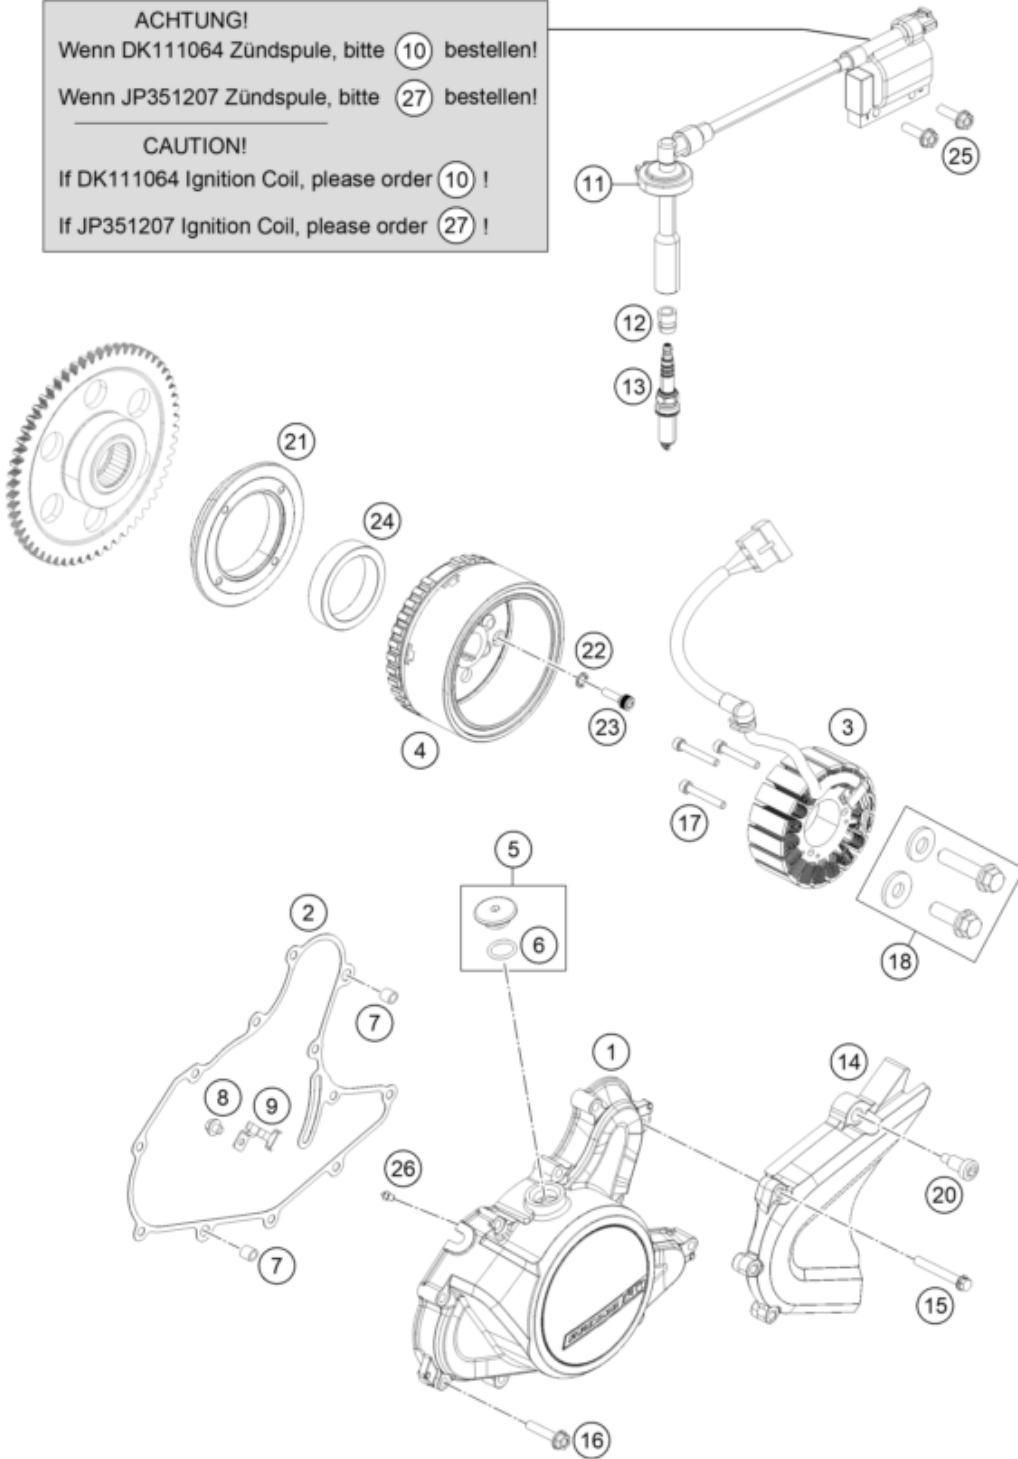

ACHTUNG!
Wenn DK111064 Zündspule, bitte (10) bestellen!
Wenn JP351207 Zündspule, bitte (27) bestellen!

CAUTION!
If DK111064 Ignition Coil, please order (10) !
If JP351207 Ignition Coil, please order (27) !

Pos	Part Number	Description	Additional Text	Quantity
1	93030002010	cover magneto-plug		1.00
2	93530040000	Gasket magneto cover		1.00
3	90139004000	STATOR CPL.		1.00
4	90139005100	ROTOR CPL.		1.00
5	90130002010	PLUG INCL. O-RING		1.00
6	J770015824	O-RING 15,8X2,4		1.00
7	90130024000	PIN DOWEL 8X6,4X14MM		2.00
8	J025060083S	HH COLLAR SCREW M5X6		1.00
9	90139004002	BRACKET F. STATORCABLE		1.00
10	90139090033	coil assembly ignition		1.00

11	90139090001	GASKET SPARK PLUG CONNECT.	1.00
12	90139093001	RUBBER GASKET SPARK PLUG	1.00
13	90239093000	SPARK PLUG M12X1,25	1.00
14	90103096000	CHAIN SPROCKET GUARD	1.00
15	J025060451	HH COLLAR SCREW M6X45	3.00
16	J025060301	HH COLLAR SCREW M6X30	9.00
17	J912050353S	AH SCREW M5X35 SELF LOCKING	3.00
18	90130018044	SCREW DRIVE GEAR KIT	1.00
20	90104060010	special screw M6x24 WS6	1.00
21	90130001000	SUPPORT FREEWHEEL CLUTCH	1.00
22	90130001002	TOOTHED LOCK WASHER	4.00
23	90130001001	SOCKET HEAD SCREW M6X20	4.00
24	90140026000	FREEWHEEL CLUTCH	1.00
25	J025060209	HH COLLAR SCREW M6X20	2.00
26	90130164000	OIL NOZZLE	1.00
27	93039006033	coil assembly ignition	1.00