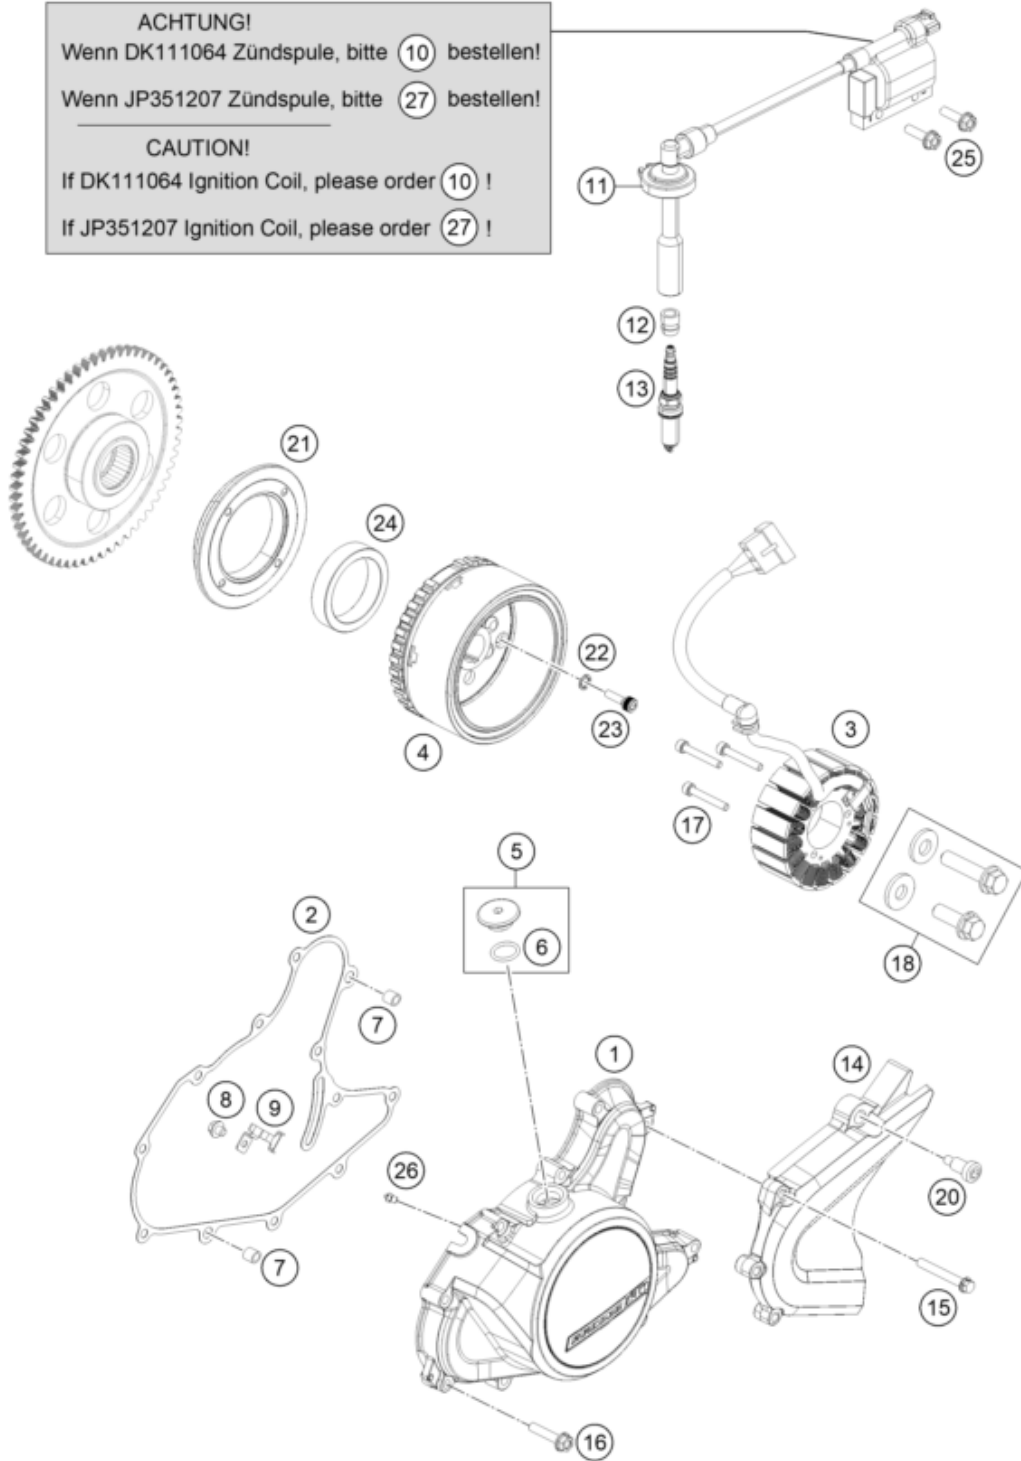

**ACHTUNG!**  
Wenn DK111064 Zündspule, bitte (10) bestellen!  
Wenn JP351207 Zündspule, bitte (27) bestellen!

---

**CAUTION!**  
If DK111064 Ignition Coil, please order (10) !  
If JP351207 Ignition Coil, please order (27) !

Pos	Part Number	Description	Additional Text	Quantity
1	93030002010	cover magneto-plug		1.00
2	93530040000	Gasket magneto cover		1.00
3	90139004000	STATOR CPL.		1.00
4	90139005100	ROTOR CPL.		1.00
5	90130002010	PLUG INCL. O-RING		1.00
6	J770015824	O-RING 15,8X2,4		1.00
7	90130024000	PIN DOWEL 8X6,4X14MM		2.00
8	J025060083S	HH COLLAR SCREW M5X6		1.00
9	90139004002	BRACKET F. STATORCABLE		1.00
10	90139090033	coil assembly ignition		1.00

11	90139090001	GASKET SPARK PLUG CONNECT.	1.00
12	90139093001	RUBBER GASKET SPARK PLUG	1.00
13	90239093000	SPARK PLUG M12X1,25	1.00
14	90103096000	CHAIN SPROCKET GUARD	1.00
15	J025060451	HH COLLAR SCREW M6X45	3.00
16	J025060301	HH COLLAR SCREW M6X30	9.00
17	J912050353S	AH SCREW M5X35 SELF LOCKING	3.00
18	90130018044	SCREW DRIVE GEAR KIT	1.00
20	90104060010	special screw M6x24 WS6	1.00
21	90130001000	SUPPORT FREEWHEEL CLUTCH	1.00
22	90130001002	TOOTHED LOCK WASHER	4.00
23	90130001001	SOCKET HEAD SCREW M6X20	4.00
24	90140026000	FREEWHEEL CLUTCH	1.00
25	J025060209	HH COLLAR SCREW M6X20	2.00
26	90130164000	OIL NOZZLE	1.00
27	93039006033	coil assembly ignition	1.00